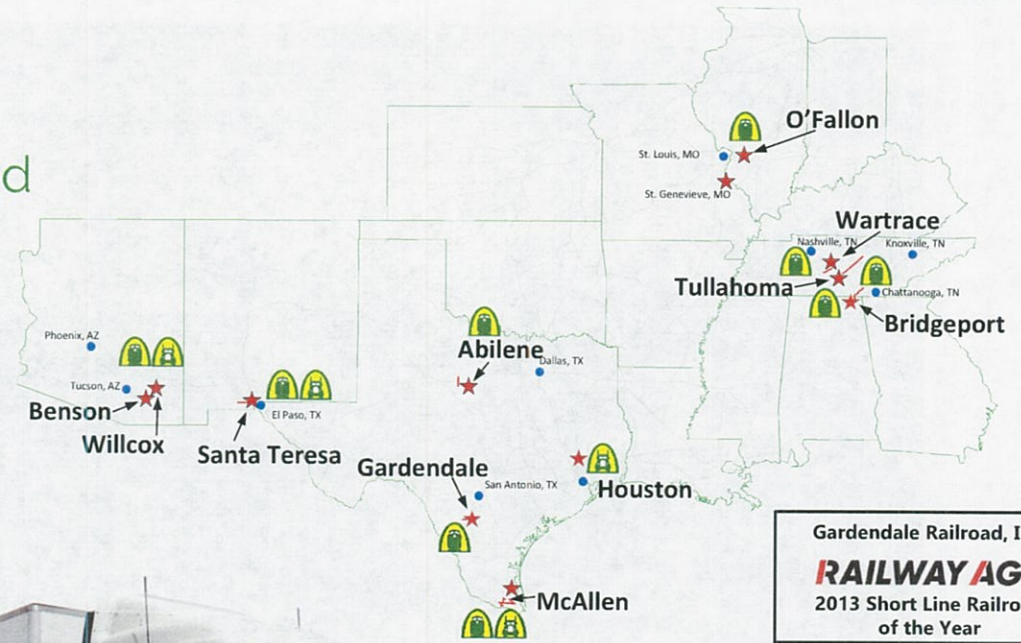

# IRONHORSE RESOURCES, INC

Ironhorse Resources, Inc. established in 1990, provides logistics solutions.

Gardendale Railroad, Inc.  
**RAILWAY AGE**  
2013 Short Line Railroad of the Year

 2013 Short Line Marketing Award  
American Short Line and Regional Railroad Association

# SANTA TERESA SOUTHERN RAILROAD

• [www.STSRailroad.com](http://www.STSRailroad.com)

- STSR interchanges with the UPRR in Santa Teresa, NM.
- Provides rail service to the Santa Teresa Gateway Rail Park
- Adjacent to UPRR's Santa Teresa Intermodal Terminal