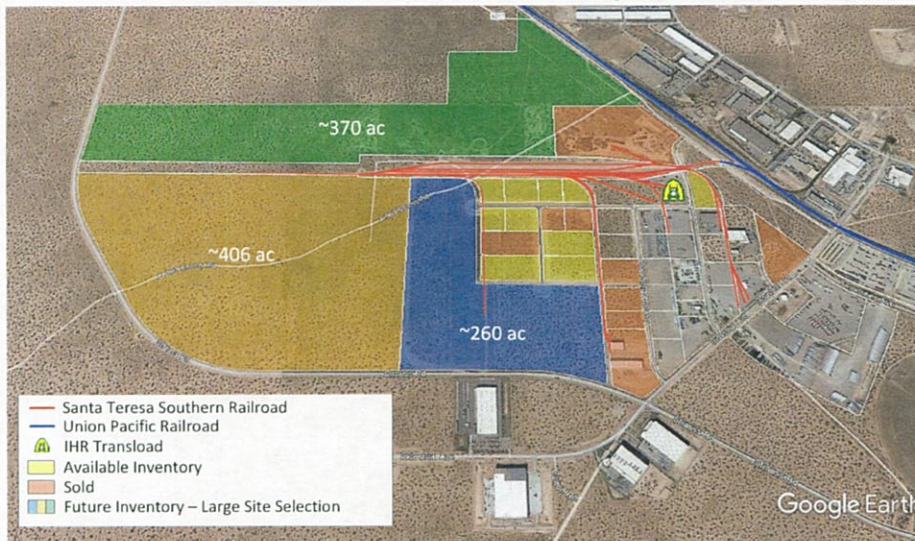

# SANTA TERESA SOUTHERN RAILROAD

• [www.STSRailroad.com](http://www.STSRailroad.com)

- STSR interchanges with the UPRR in Santa Teresa, NM.
- Provides rail service to the Santa Teresa Gateway Rail Park
- Adjacent to UPRR's Santa Teresa Intermodal Terminal

## Design to Fit Land Development

[Ironhorse - Santa Teresa Gateway Railpark - Introduction \(video link - 4m 35s\)](#)

Existing  
Clients

Metal Scrap

Sheetrock

Wind  
Blades

Corn syrup

Fuels