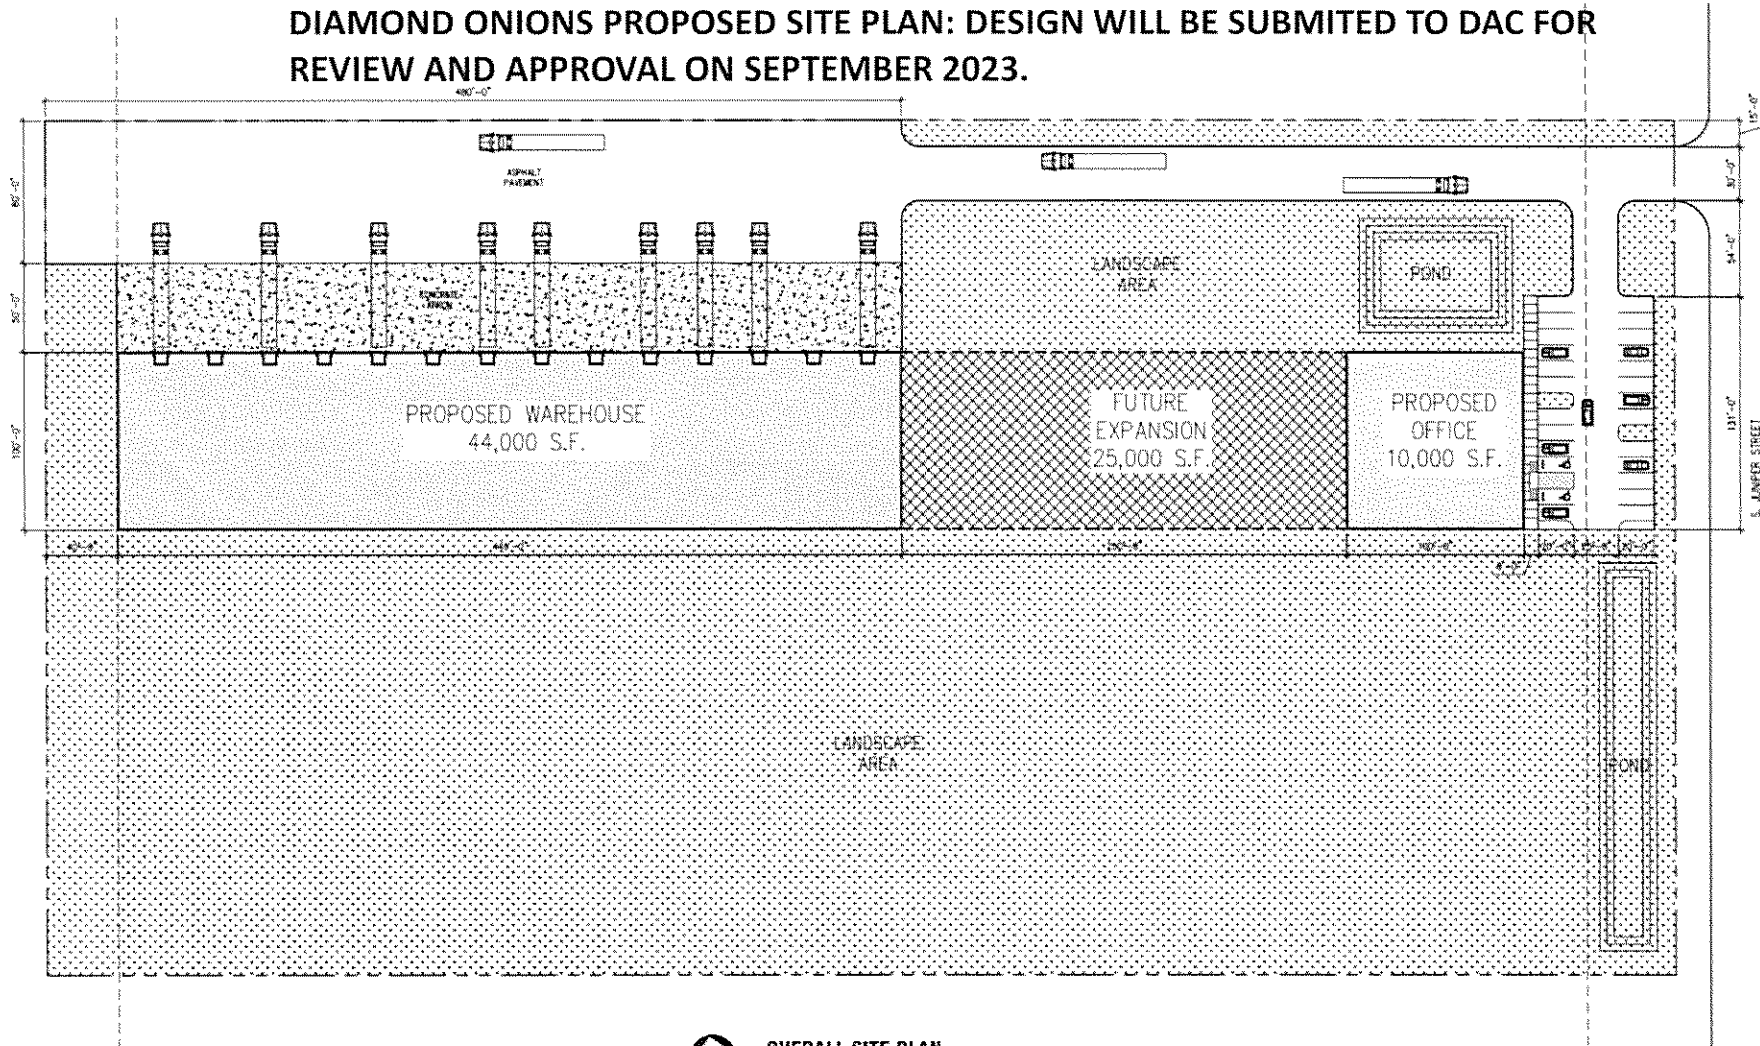

**1 OVERALL SITE PLAN**  
SCALE: 1" = 40'-0"

Track construction  
has not stopped in  
the last 4 years