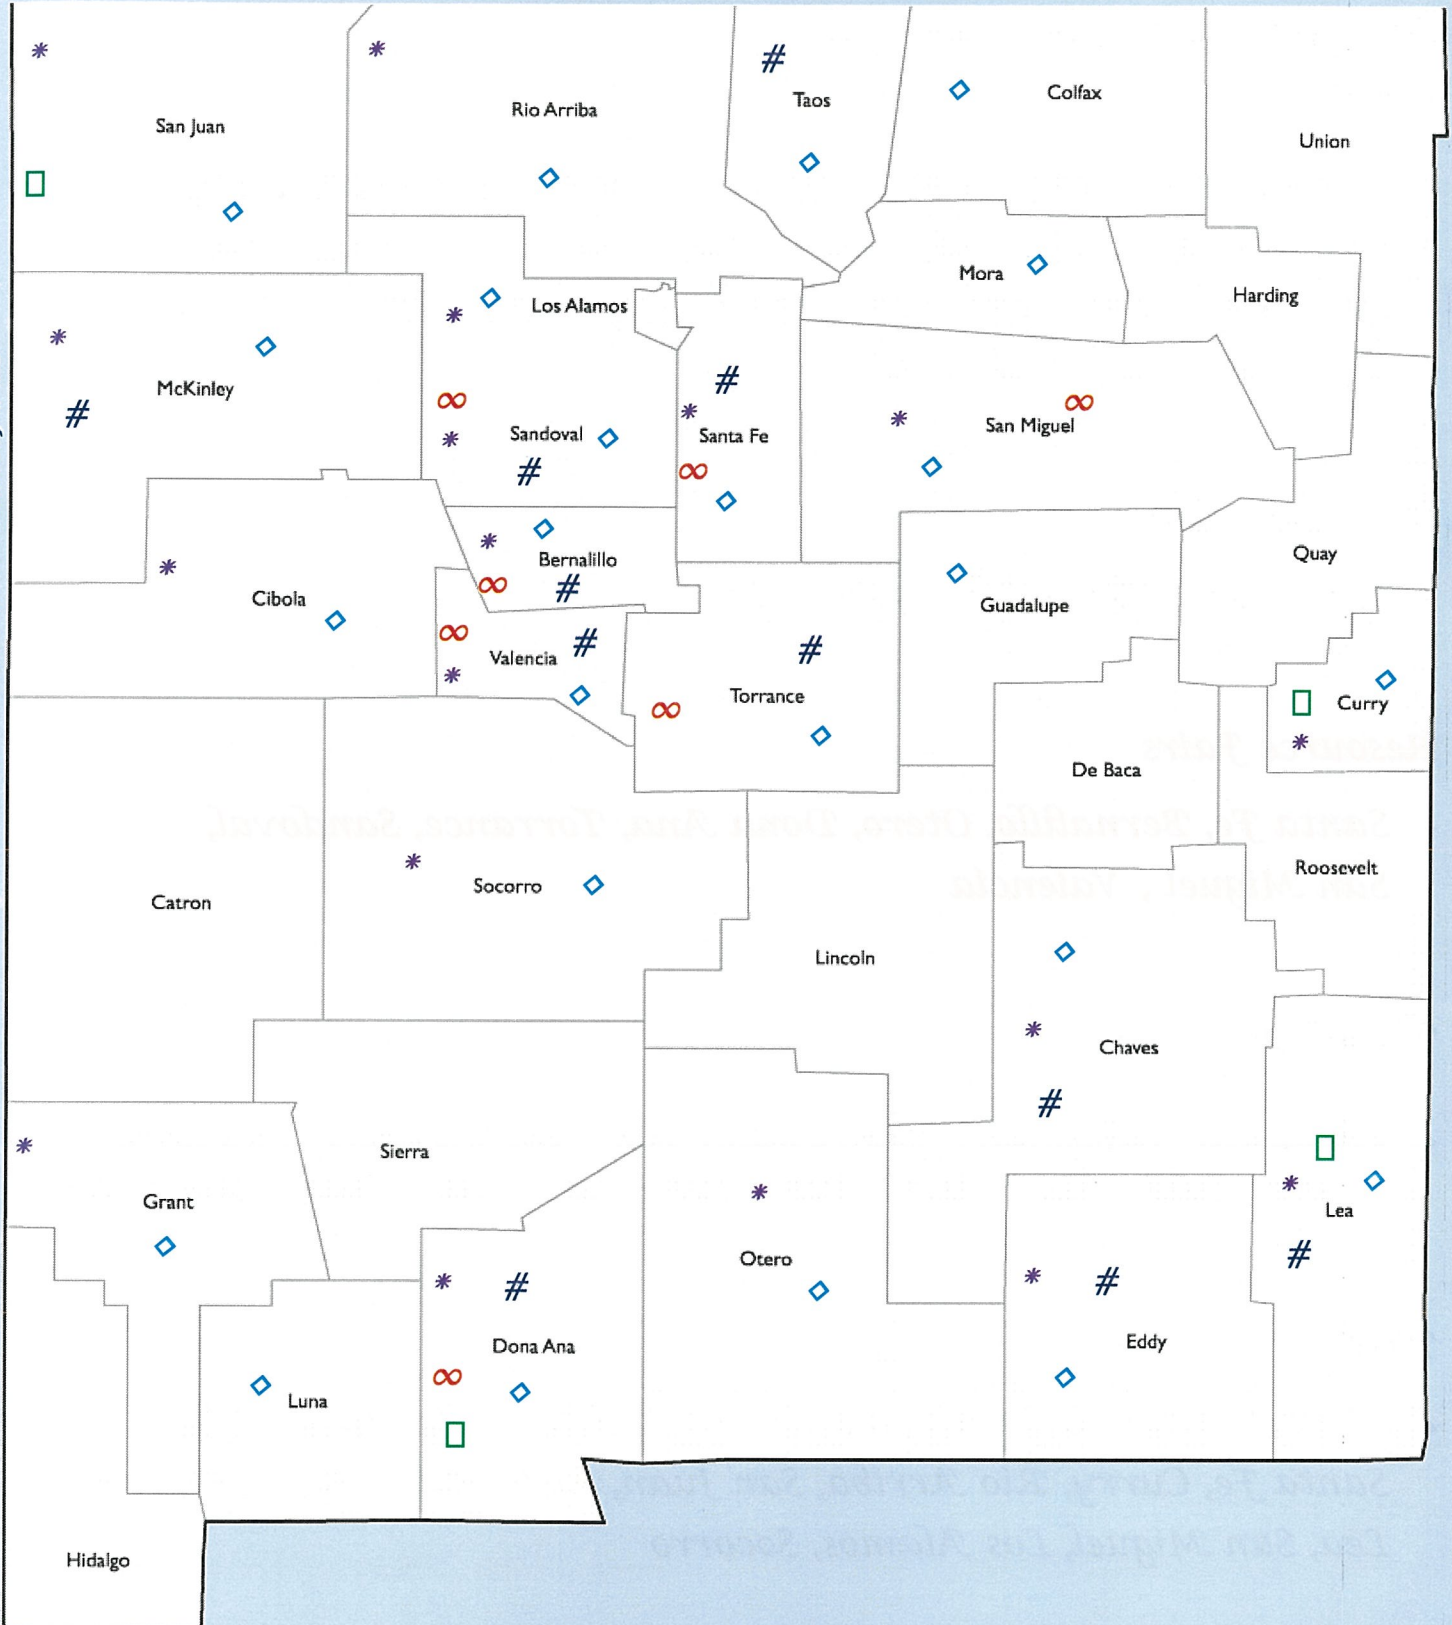

(Denver, CO)

- Window Rock, AZ

Legend

Clinic - ◇

Outreach Clinics - □

Resource Fairs - ∞

Training - #

PHT - *

Counties that received services

Clinic

- ♦ *Bernalillo, Chaves, Cibola, Colfax, Curry, Dona Ana, Eddy, Grant, Guadalupe, Lea, Los Alamos, Luna, McKinley, Mora, Otero, Rio Arriba, San Juan, San Miguel, Sandoval, Santa Fe, Socorro, Taos, Torrance, Valencia.*

Outreach Clinics

- ♦ *Las Cruces, Clovis, Hobbs, Shiprock*

Resource Fairs

- ♦ *Santa Fe, Bernalillo, Otero, Dona Ana, Torrance, Sandoval, San Miguel, Valencia*

Training

- ♦ *Bernalillo, Eddy, McKinley, Lea, Dona Ana, Valencia, Sandoval, Chaves, Santa Fe, Taos, Torrance, Denver, CO & Window Rock, AZ*

PHT

- ♦ *Otero, Bernalillo, Dona Ana, Grant, Valencia, Sandoval, Eddy, Santa Fe, Curry, Rio Arriba, San Juan, McKinley, Cibola, Chaves, Lea, San Miguel, Los Alamos, Socorro*