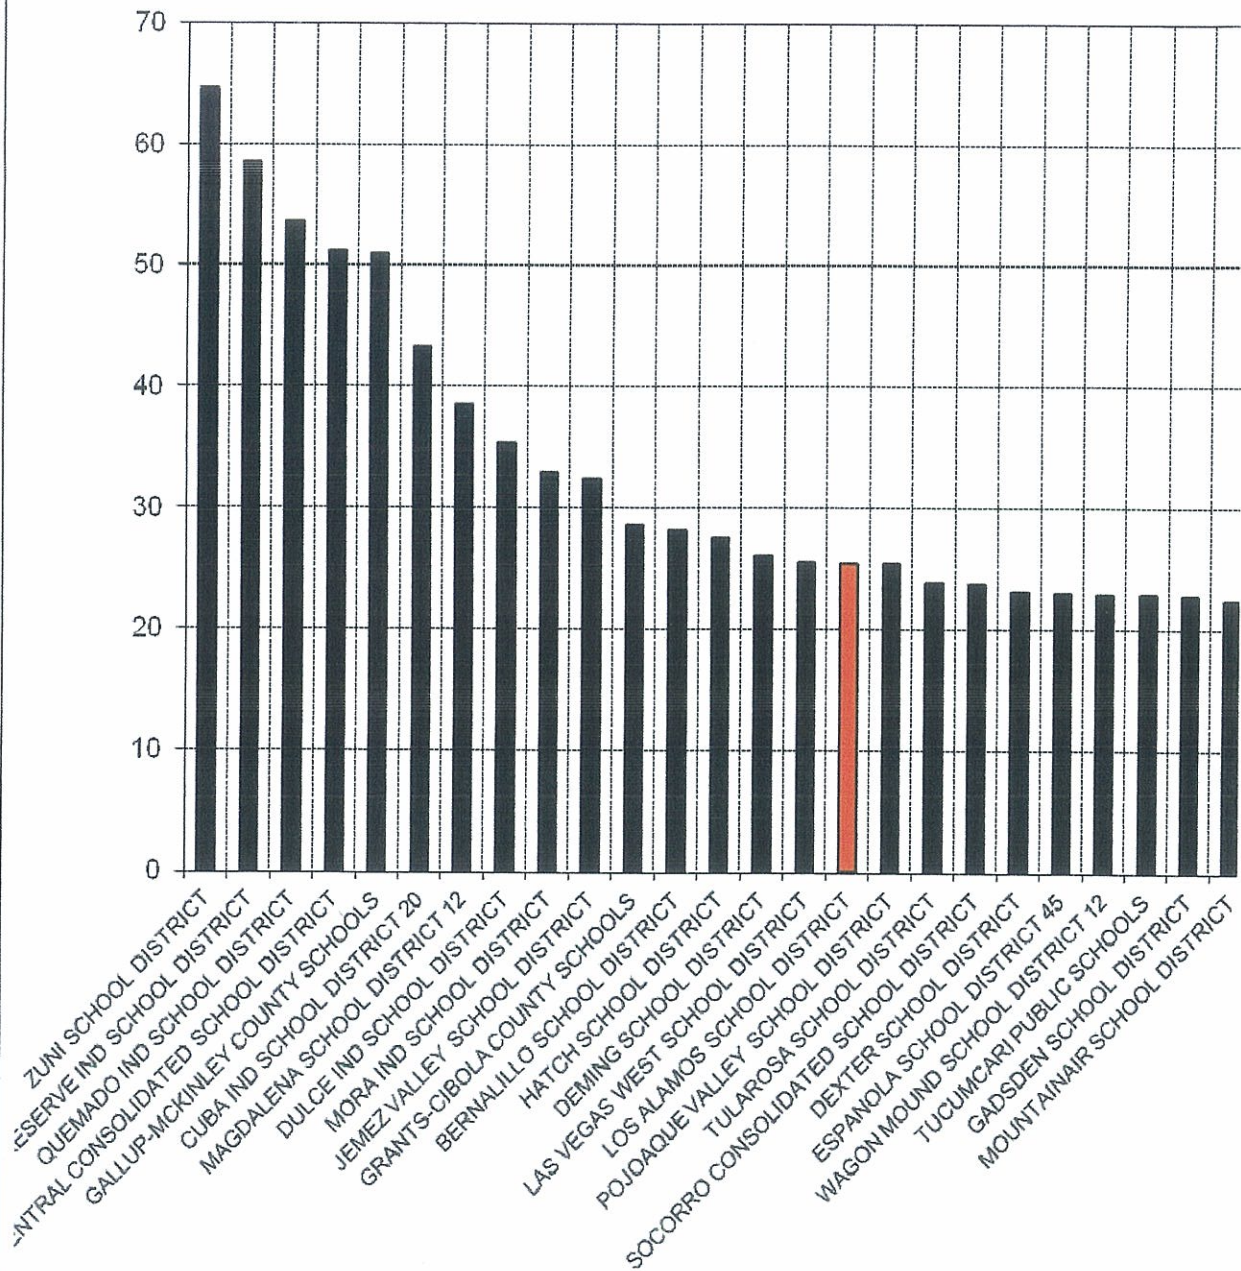

Federal Percent of Total School District Funding

Figure 1. This chart shows the percentage of total school district funds that come from the federal government. Los Alamos (shown in red) ranks 16th in the state in the percentage of school funds coming from the federal government. We are tied with the Pojoaque school district at 25.5 % of our funds coming from the feds.