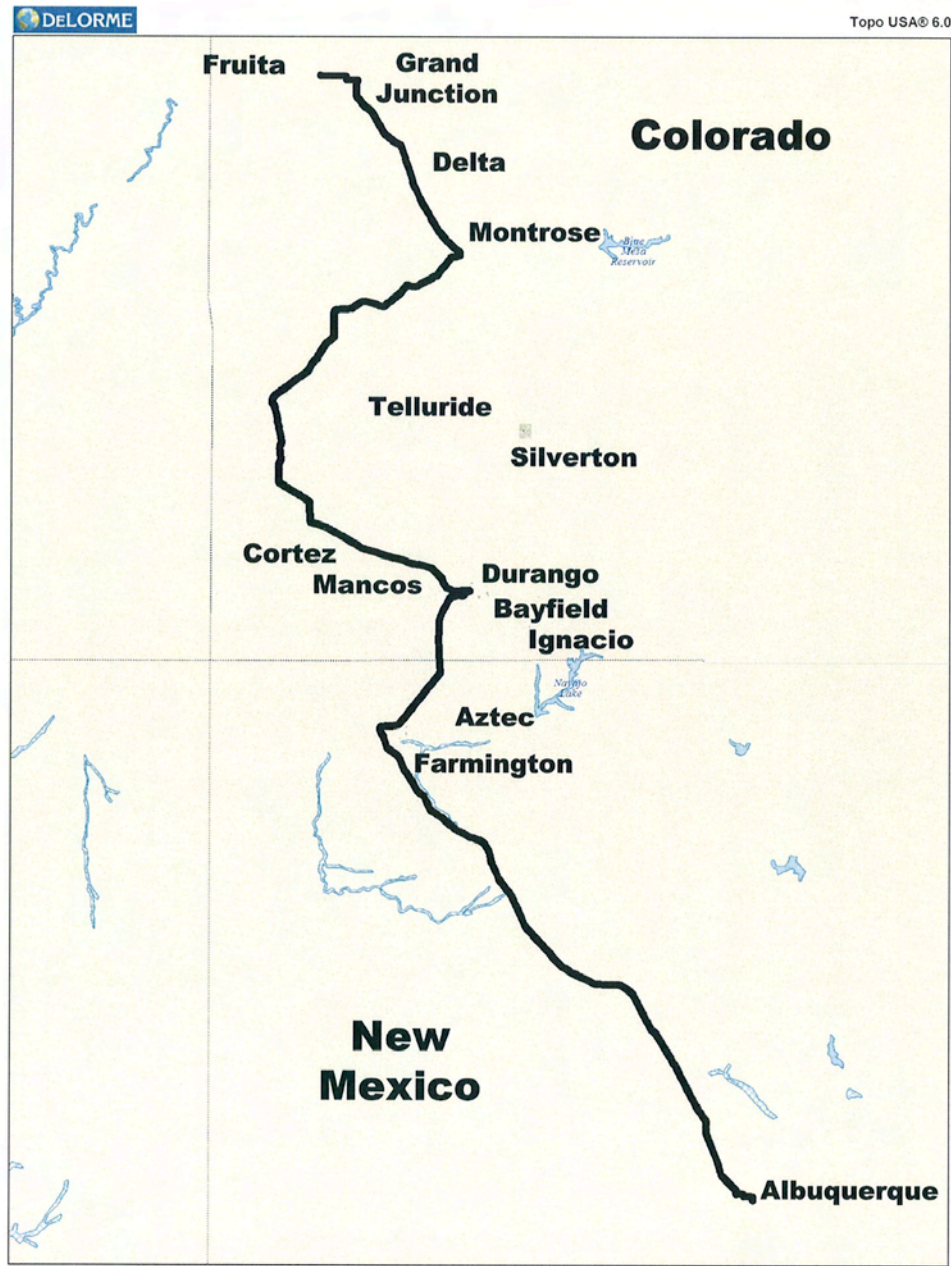

CHECS-Net VideoConferencing Sites

NM Indian Lands

Navajo Nation Networks

ZiaNet Network

| | |
|---|---|
|  | ZiaNet's Network 10-1-2007 |
|---|---|

Sandoval County Broadband Wireless Backbone

FastTrack CO-NM Fiber Network

Data use subject to license.

© 2006 DeLorme. Topo USA® 6.0.

www.delorme.com

 Backbone Fiber Optic Route

FastTrack Farmington Fiber Network

CityLink Telecommunications Downtown Albuquerque Fiber Network

Mesa Del Sol Master Plan