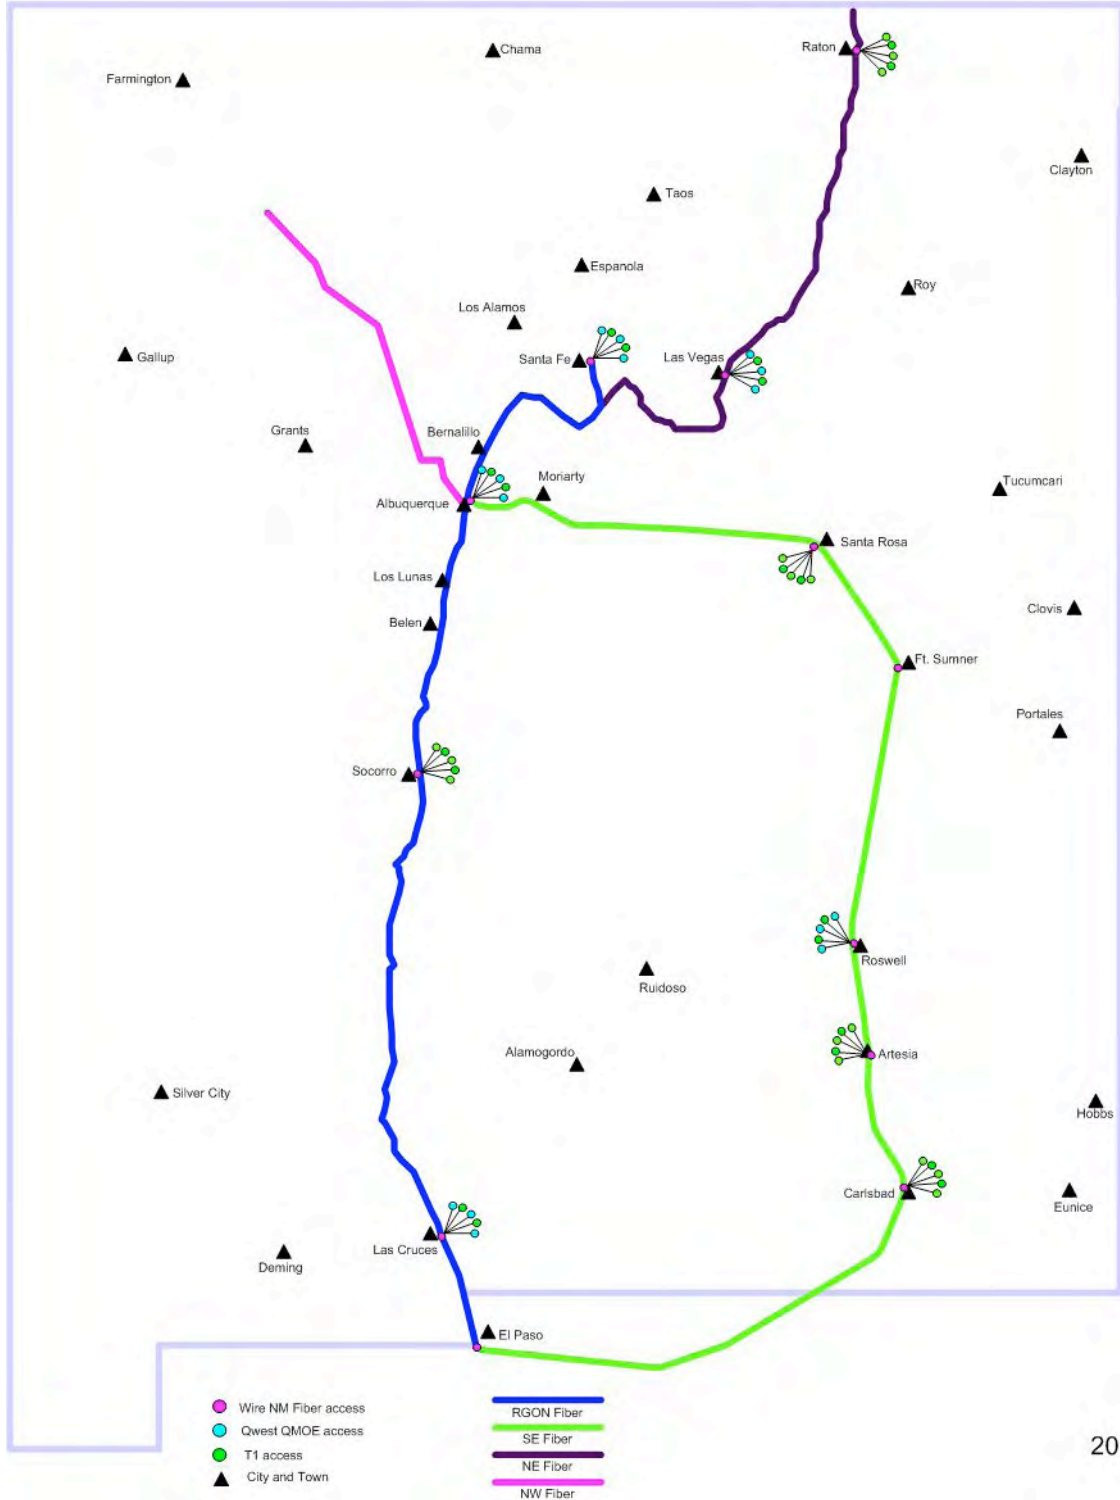

Appendix B

Network Maps and Diagrams

Some of the maps and diagrams included here are difficult to read at the size and scale provided. They are included primarily to show the range of visual information available on statewide and local network infrastructure and as a basis for next step mapping efforts and decision-support.

NM Computing Applications Center's Gateway Sites

NM State Library Networking Sites

NM Telehealth Network Sites

NM Clinical Video Teleconferencing sites

NM Metro Area Networks

NM Digital Microwave Network

Wire New Mexico Integrated Broadband Network Integrated Broadband Network

Digital Microwave Network

Wire NM-DMW

Rio Grande Optical Network

Wire NM-RGON

Southeast Optical Network

Wire NM-SEON

Northeast Optical Network

Wire NM-NEON

Northwest Optical Network

Wire NM-NWON

Santa Fe MAN

Santa Fe MAN

Qwest & NMECG Fiber Map

Printed with permission

NM Local Exchange Carriers Service Areas

New Mexico LEC Boundaries