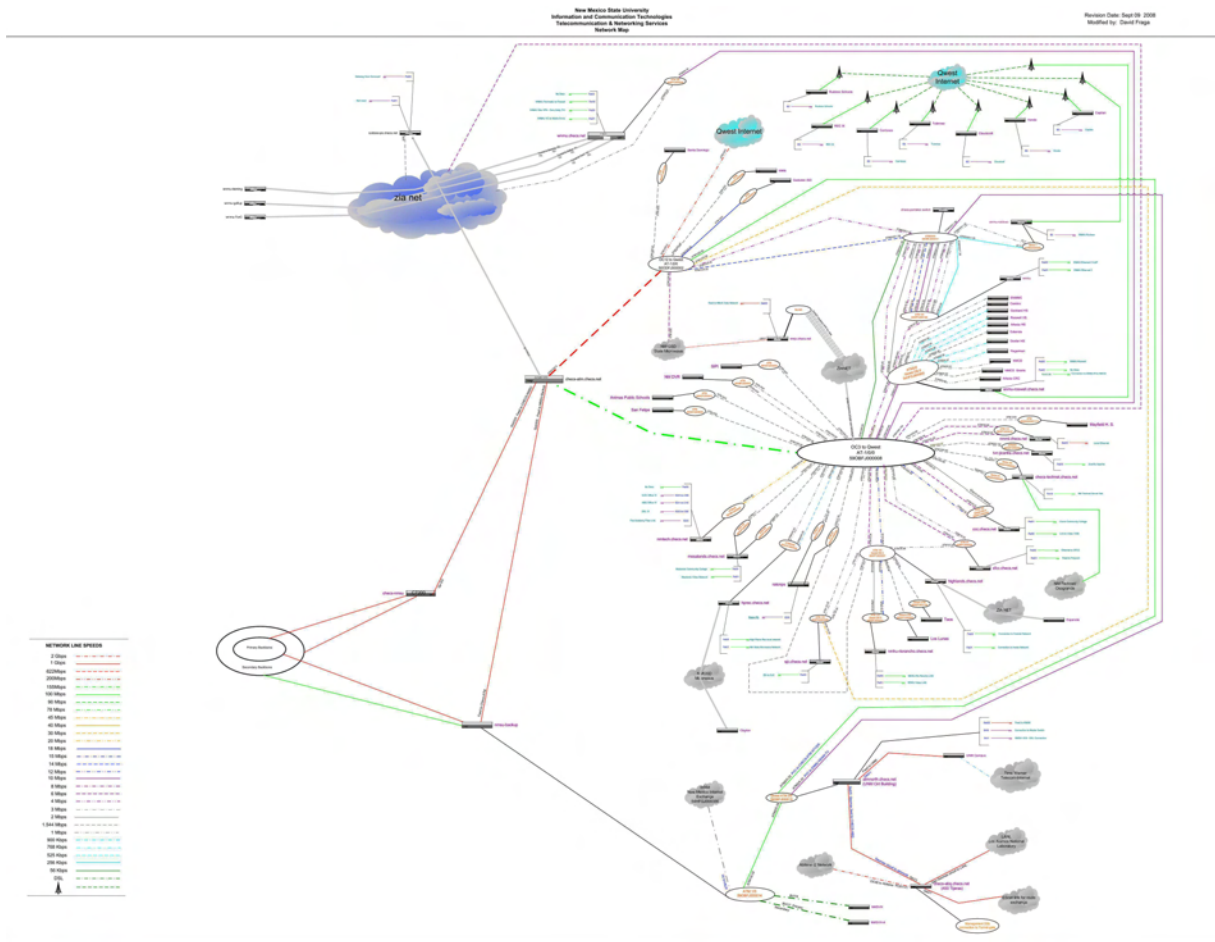

USDA RUS CC & DLT Grants in NM

AbileneNet National Peering Sites

Albuquerque GigaPOP + LambdaRail-Net Connectivity Overview

ABQG Connectivity Overview

Southwest Telehealth Access Grid Net of Nets

CHECS-Net Sites

CHECS-Net VideoConferencing Sites

NM Indian Lands

Navajo Nation Networks

ZiaNet Network

| | |
|---|---|
|  | ZiaNet's Network 10-1-2007 |
|---|---|

Sandoval County Broadband Wireless Backbone

FastTrack CO-NM Fiber Network

Data use subject to license.

© 2006 DeLorme. Topo USA® 6.0.

www.delorme.com

 Backbone Fiber Optic Route

FastTrack Farmington Fiber Network

CityLink Telecommunications Downtown Albuquerque Fiber Network

Mesa Del Sol Master Plan

NM Spaceport Network Backbone

NM Information Technology Cluster Areas & Gateways

Information Technology Cluster Areas

Information
Technology
Clusters

Information
Technology
Gateways