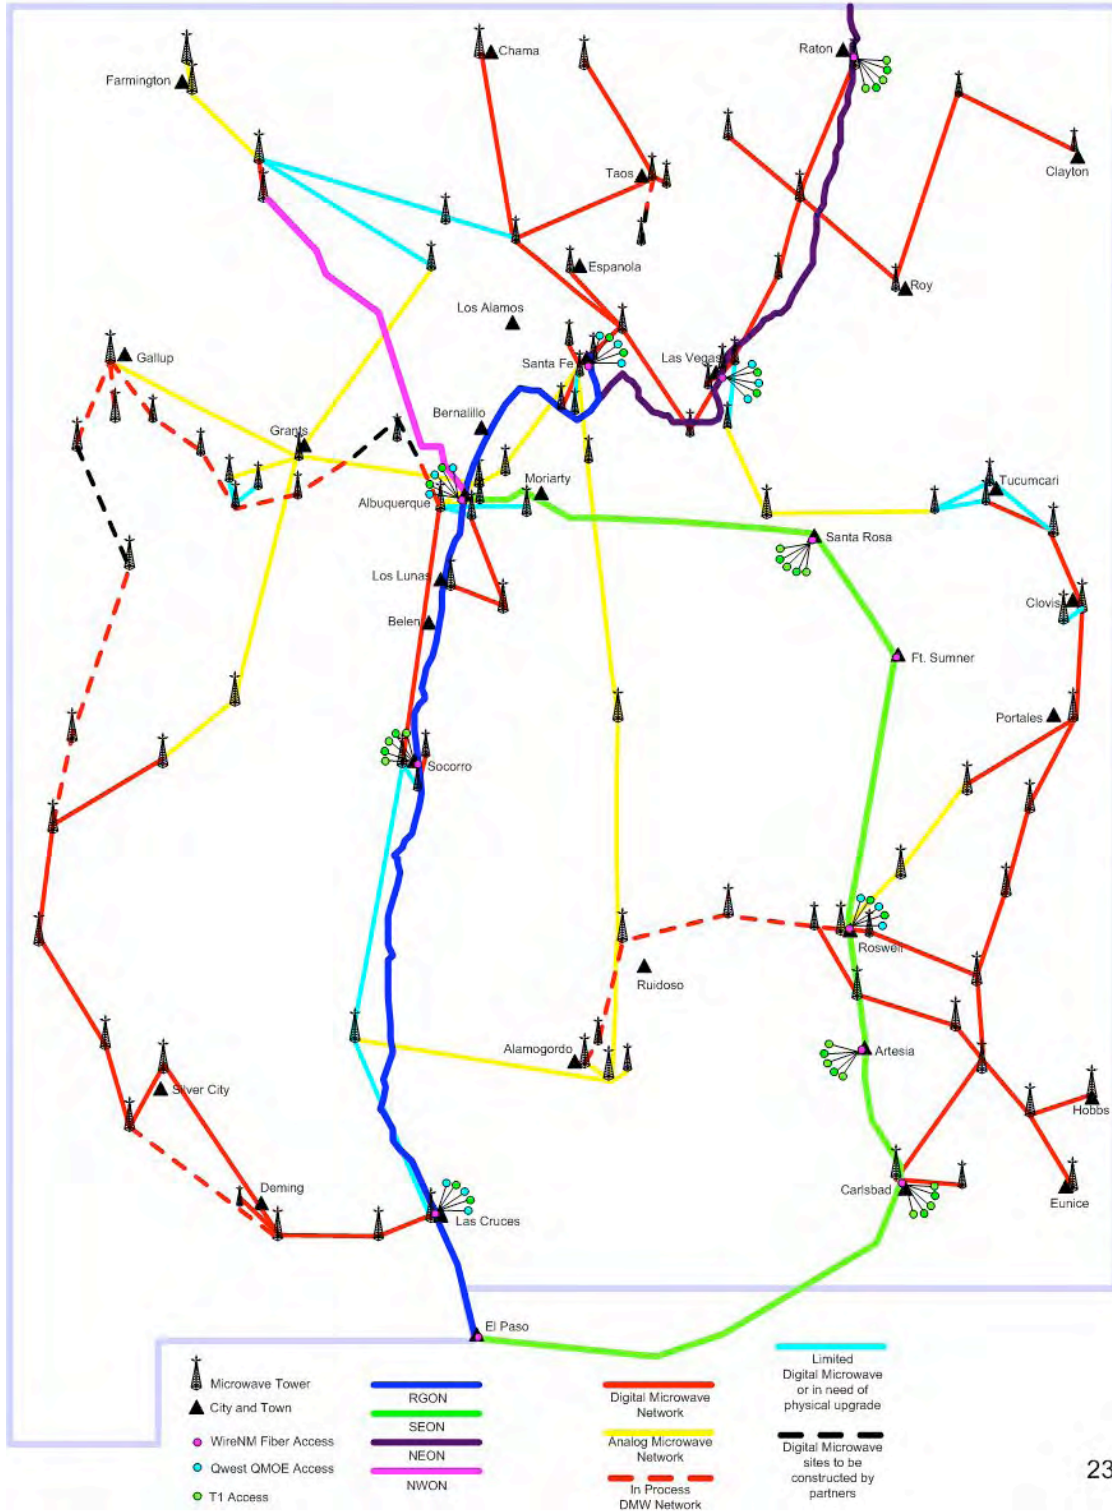

Appendix B

Network Maps and Diagrams

Some of the maps and diagrams included here are difficult to read at the size and scale provided. They are included primarily to show the range of visual information available on statewide and local network infrastructure and as a basis for next step mapping efforts and decision-support.

New Mexico State Agency Shared Network

New Mexico Integrated Network and Sites

New Mexico Integrated Network Sites

- ▲ Microwave Tower
- Clinical Video Teleconferencing
- Libraries
- Supercomputing Applications Centers' Gateway Sites
- Metropolitan Area Networks
- Telehealth networking sites
- NM LambdaRail
- Future NMDOT Fiber

Wire NM Digital Microwave Path

- Analog Microwave Network
- DMW Sites to be Constructed
- Digital Microwave Network
- - - - - In Process DMW Network
- Limited Digital Microwave

Wire NM Optical Networks

- NE Fiber
- NW Fiber
- RGON Fiber
- SE Fiber

NM Computing Applications Center's Gateway Sites

NM State Library Networking Sites

NM Telehealth Network Sites

NM Clinical Video Teleconferencing sites

NM Metro Area Networks

NM Digital Microwave Network

Wire New Mexico Integrated Broadband Network Integrated Broadband Network