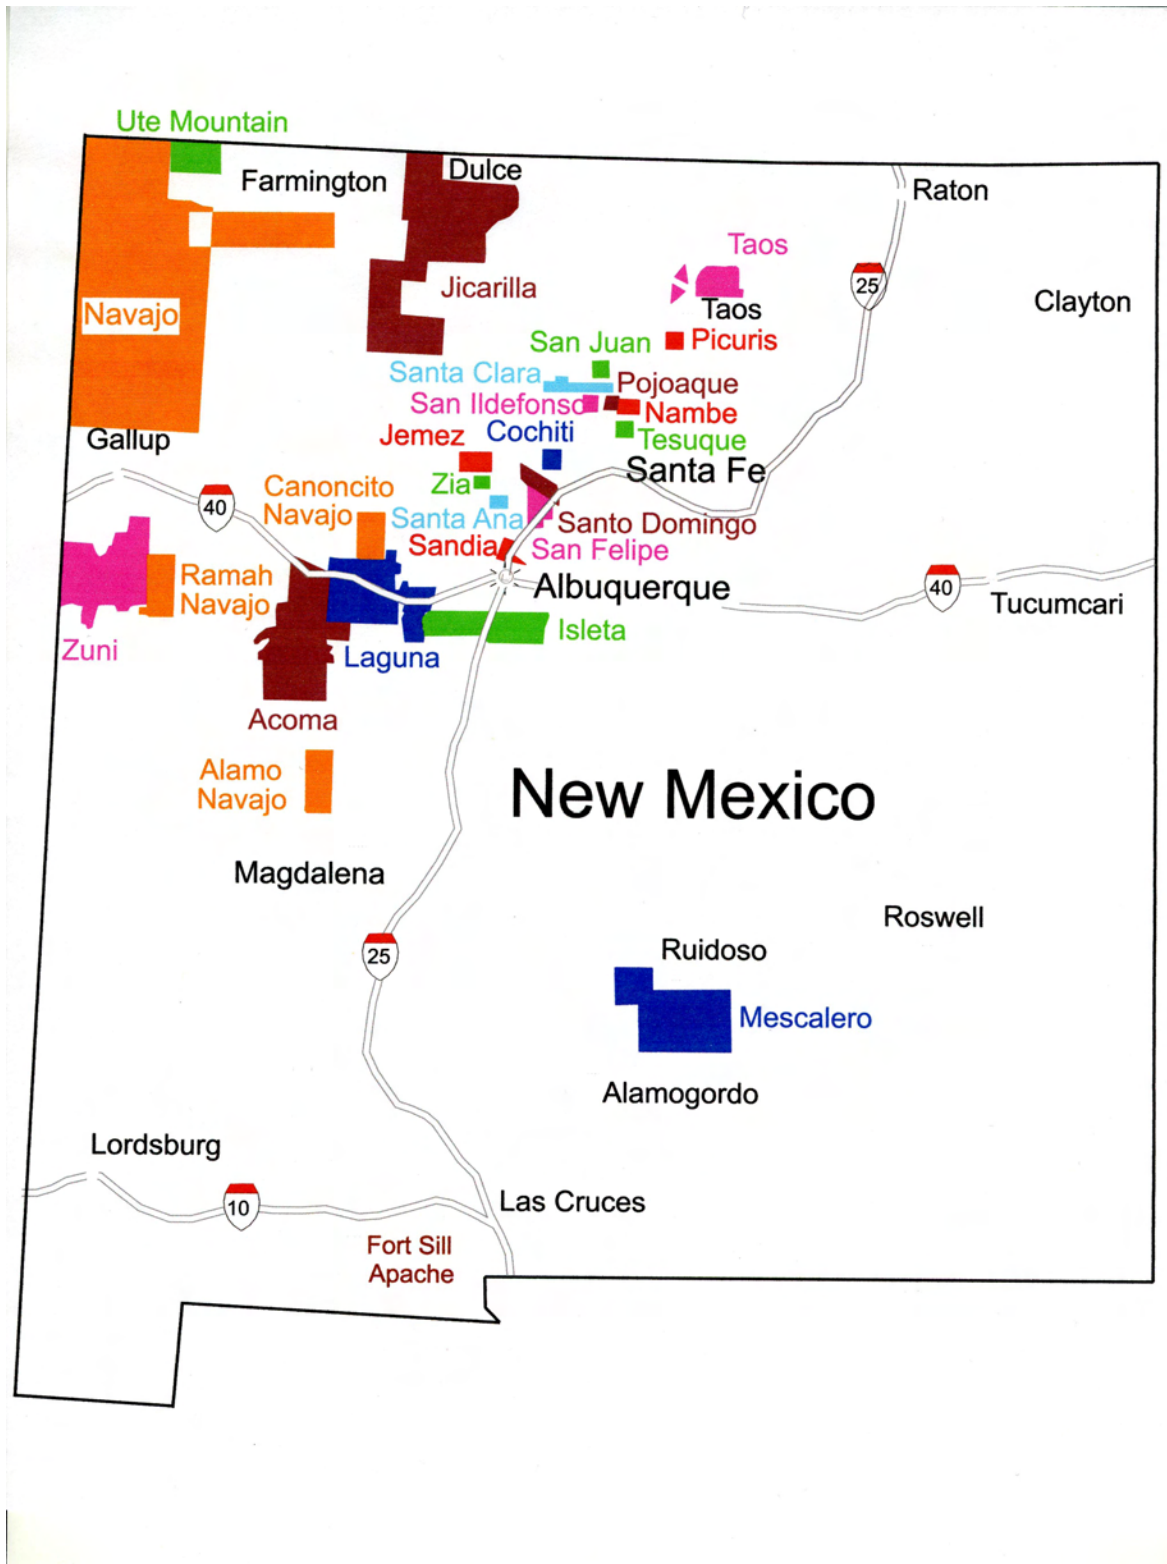

LECs:

- <unknown>
- QWEST
- WINDSTREAM
- ENMR
- WESTERN NM
- ROOSEVELT
- SACRED WIND
- PVT
- CENTURYTEL
- LEACO

- VALLEY
 - BACA VALLEY
 - LA JICARITA
 - TULAROSA BASIN
 - COPPER VALLEY
 - DELL CITY COOP
 - DOD
 - PAN HANDLE
 - XIT
- PSAP TYPE:**
- CITY/COUNTY
 - DPS
 - NATIVE AMERICAN

USDA RUS CC & DLT Grants in NM

AbileneNet National Peering Sites

Albuquerque GigaPOP + LambdaRail-Net Connectivity Overview

ABQG Connectivity Overview

Southwest Telehealth Access Grid Net of Nets

CHECS-Net Sites

CHECS-Net VideoConferencing Sites

NM Indian Lands

Navajo Nation Networks

ZiaNet Network

| | |
|---|---|
|  | ZiaNet's Network 10-1-2007 |
|---|---|

Sandoval County Broadband Wireless Backbone

FastTrack CO-NM Fiber Network

Data use subject to license.

© 2006 DeLorme. Topo USA® 6.0.

www.delorme.com

 Backbone Fiber Optic Route

FastTrack Farmington Fiber Network

CityLink Telecommunications Downtown Albuquerque Fiber Network

Mesa Del Sol Master Plan