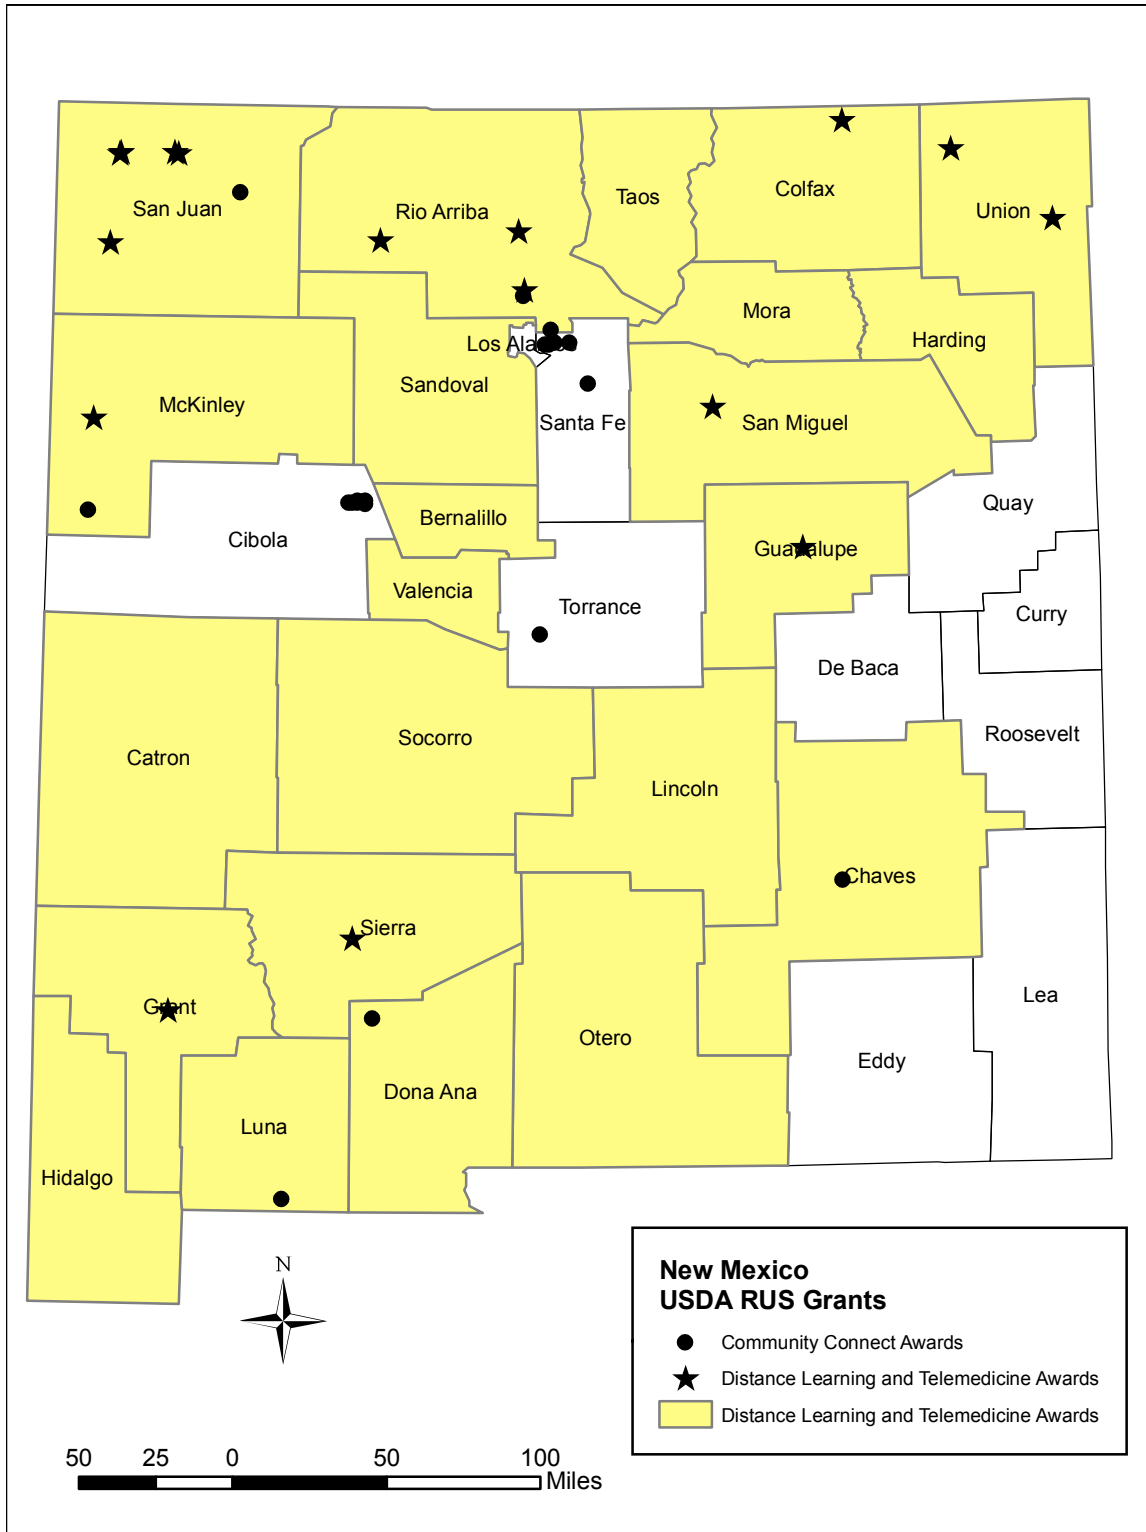

USDA RUS CC & DLT Grants in NM