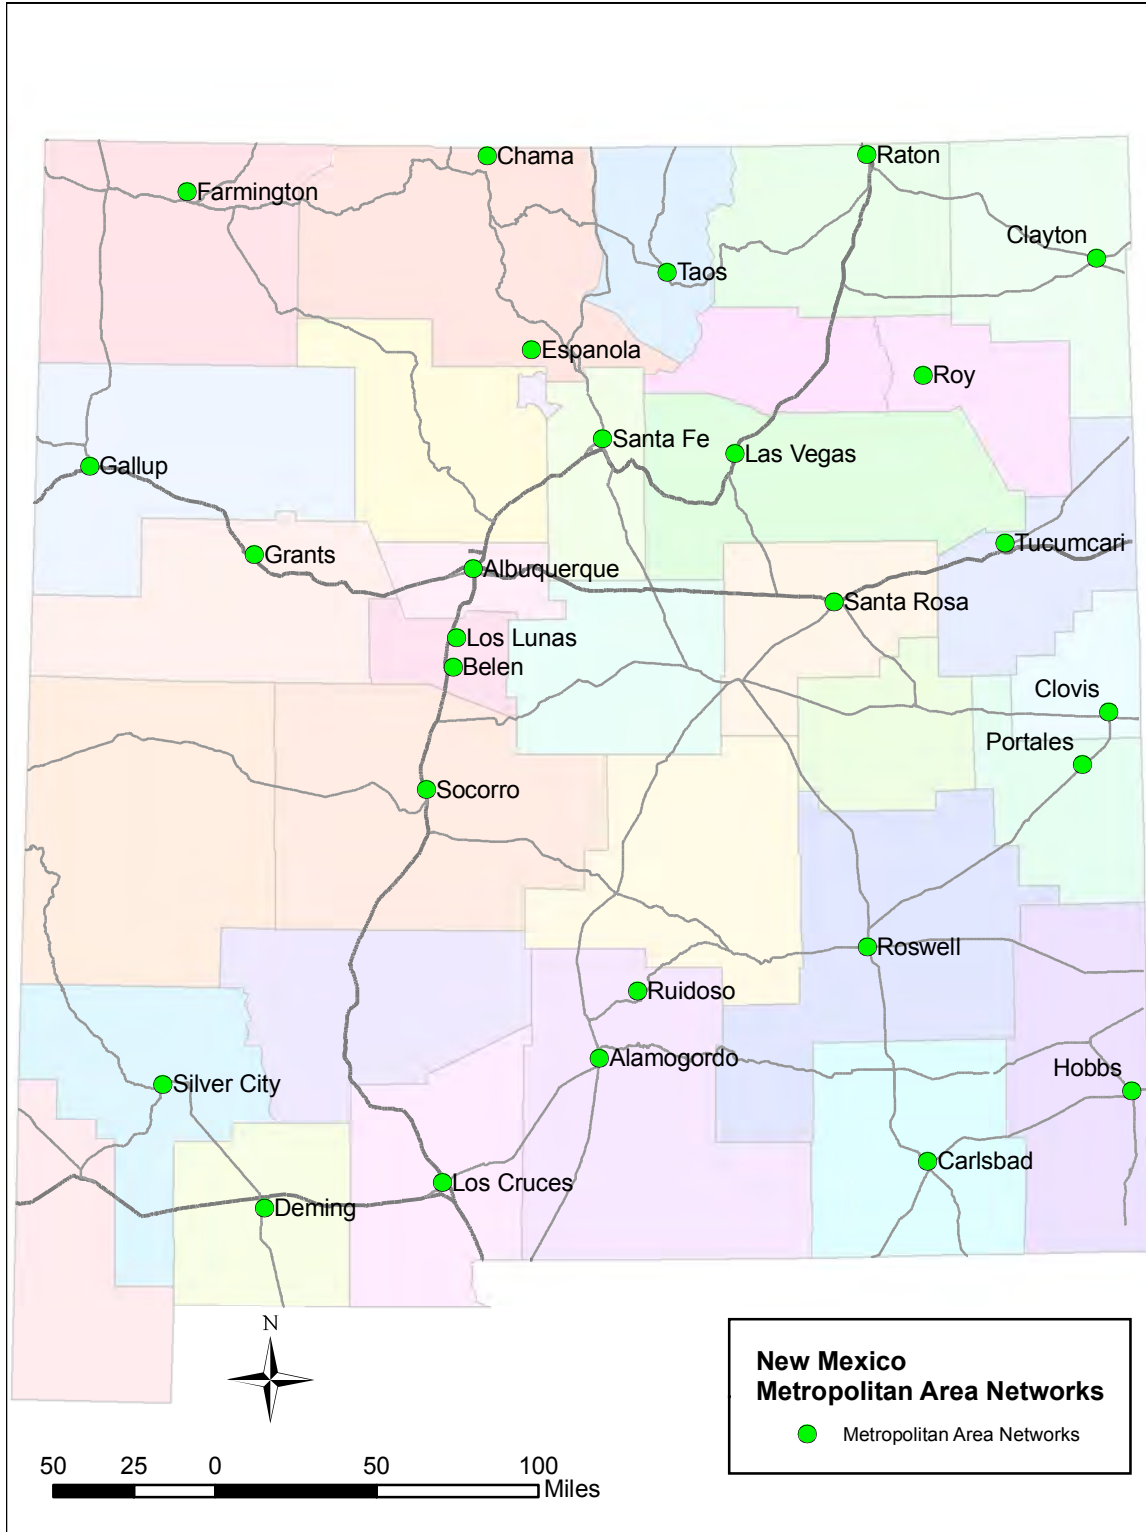

Appendix B

Network Maps and Diagrams

Some of the maps and diagrams included here are difficult to read at the size and scale provided. They are included primarily to show the range of visual information available on statewide and local network infrastructure and as a basis for next step mapping efforts and decision-support.

NM Computing Applications Center's Gateway Sites

NM State Library Networking Sites

NM Telehealth Network Sites

NM Clinical Video Teleconferencing sites

NM Metro Area Networks

NM Digital Microwave Network

Wire New Mexico Integrated Broadband Network Integrated Broadband Network