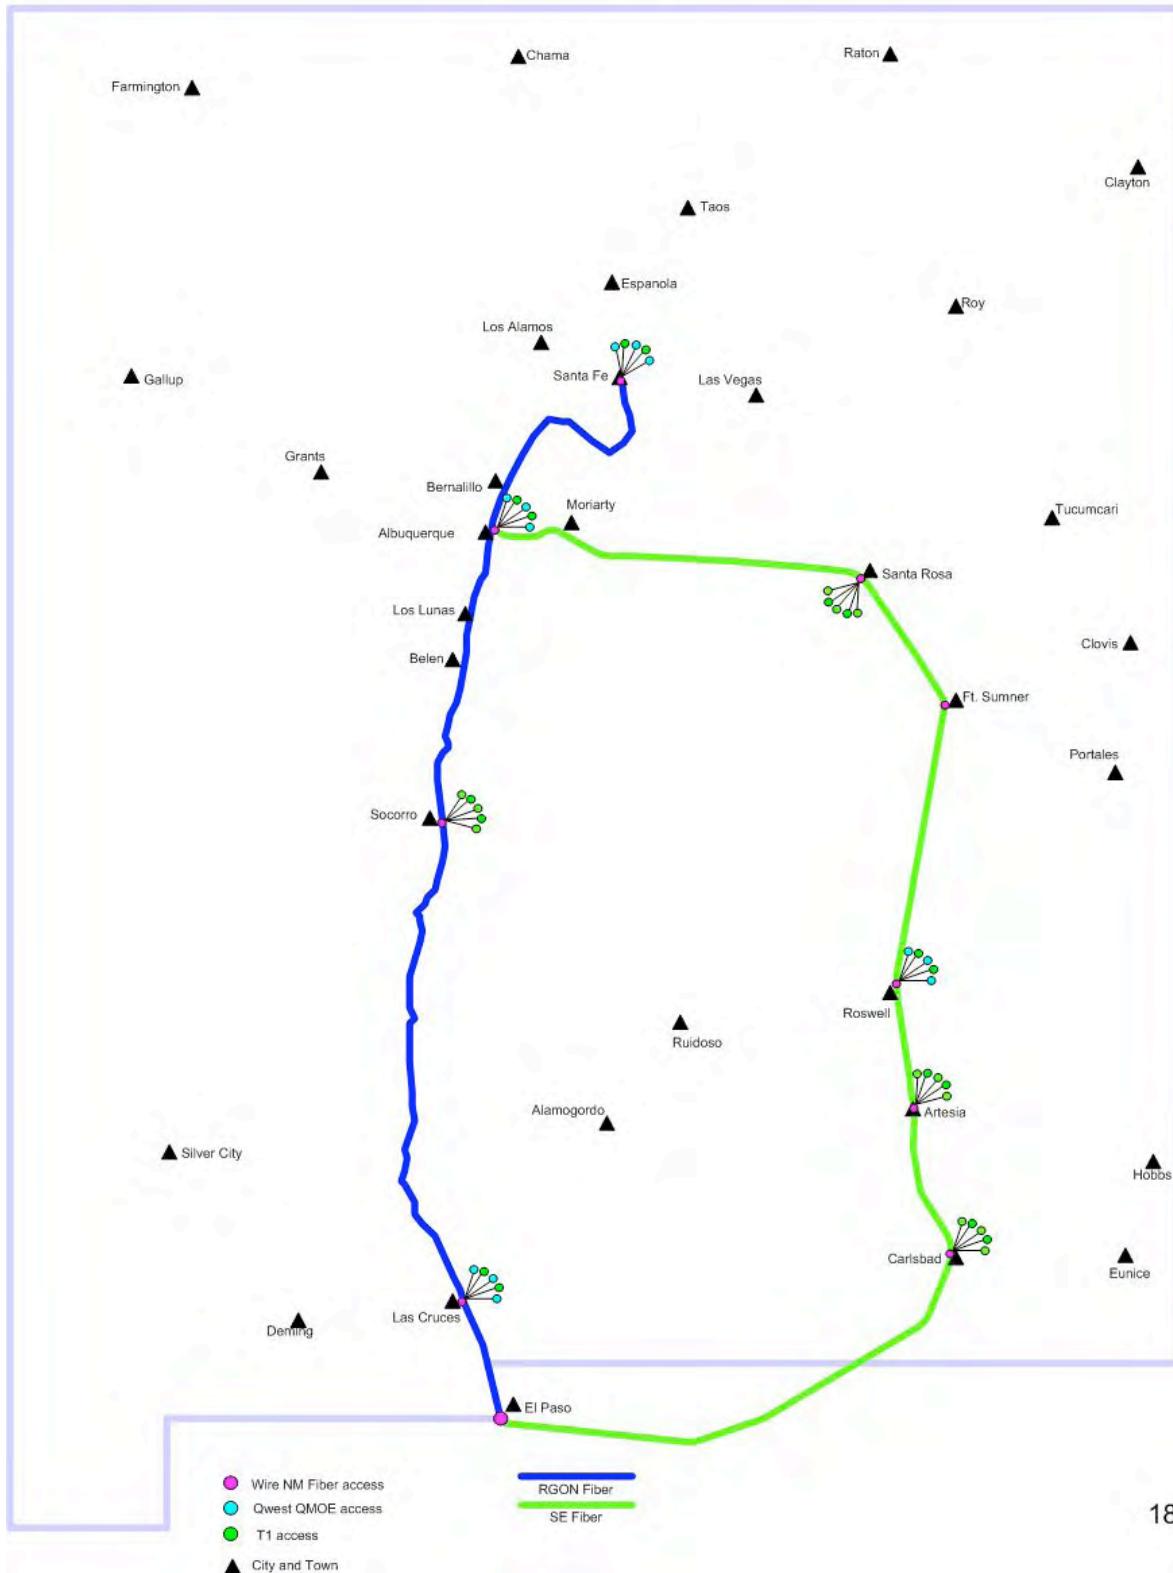

Appendix B

Network Maps and Diagrams

Some of the maps and diagrams included here are difficult to read at the size and scale provided. They are included primarily to show the range of visual information available on statewide and local network infrastructure and as a basis for next step mapping efforts and decision-support.

Digital Microwave Network

Wire NM-DMW

Rio Grande Optical Network

Wire NM-RGON

Southeast Optical Network

Wire NM-SEON

Northeast Optical Network

Wire NM-NEON

Northwest Optical Network

Wire NM-NWON

Santa Fe MAN

Santa Fe MAN

Qwest & NMECG Fiber Map

Printed with permission

NM Local Exchange Carriers Service Areas

New Mexico LEC Boundaries