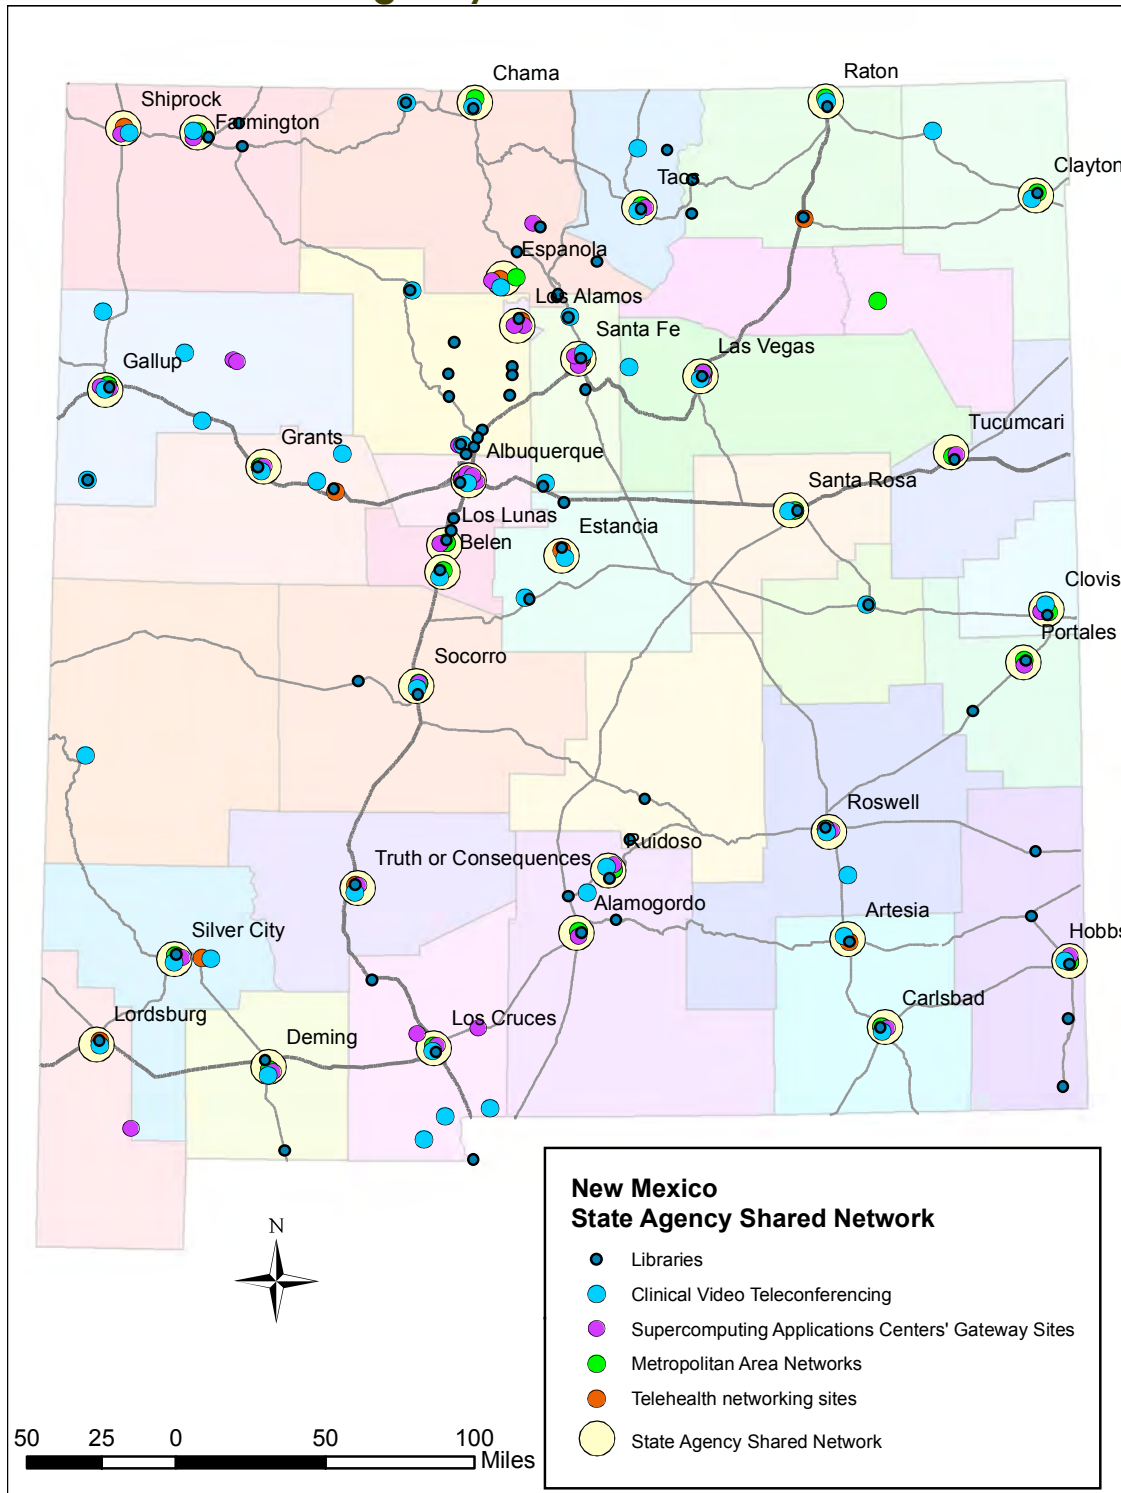

Appendix B

Network Maps and Diagrams

Some of the maps and diagrams included here are difficult to read at the size and scale provided. They are included primarily to show the range of visual information available on statewide and local network infrastructure and as a basis for next step mapping efforts and decision-support.

New Mexico State Agency Shared Network

New Mexico Integrated Network and Sites

New Mexico Integrated Network Sites

- ▲ Microwave Tower
- Clinical Video Teleconferencing
- Libraries
- Supercomputing Applications Centers' Gateway Sites
- Metropolitan Area Networks
- Telehealth networking sites
- NM LambdaRail
- Future NMDOT Fiber