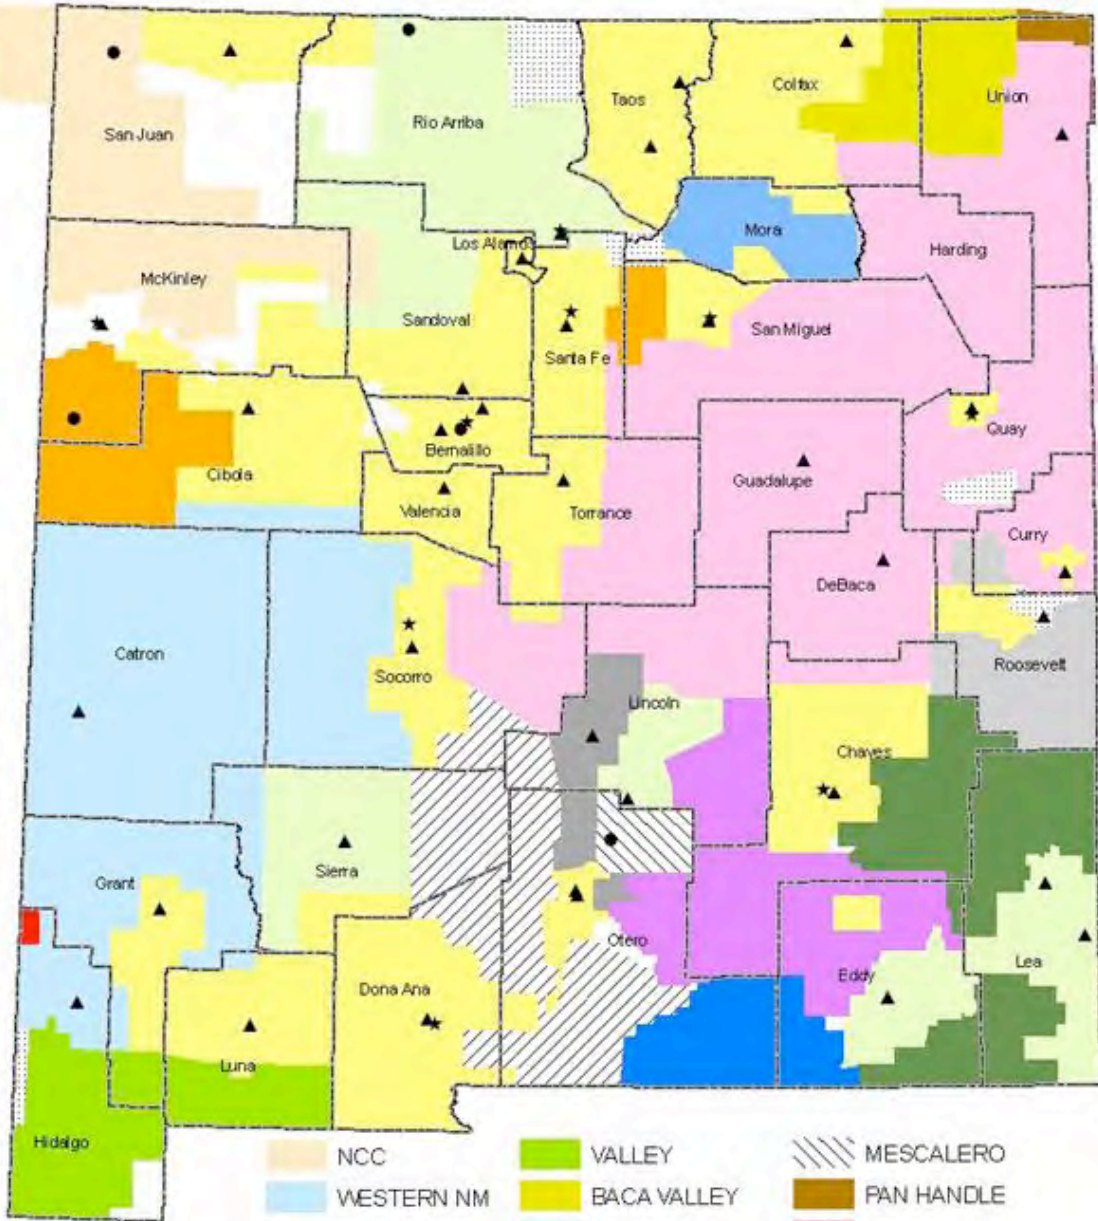

Northwest Optical Network

Wire NM-NWON

Santa Fe MAN

Santa Fe MAN

Qwest & NMECG Fiber Map

Printed with permission

NM Local Exchange Carriers Service Areas

New Mexico LEC Boundaries

LECs:

- <unknown>
- QWEST
- WINDSTREAM
- ENMR
- WESTERN NM
- ROOSEVELT
- SACRED WIND
- PVT
- CENTURYTEL
- LEACO

- VALLEY
 - BACA VALLEY
 - LA JICARITA
 - TULAROSA BASIN
 - COPPER VALLEY
 - DELL CITY COOP
 - DOD
 - PAN HANDLE
 - XIT
- PSAP TYPE:**
- CITY/COUNTY
 - DPS
 - NATIVE AMERICAN