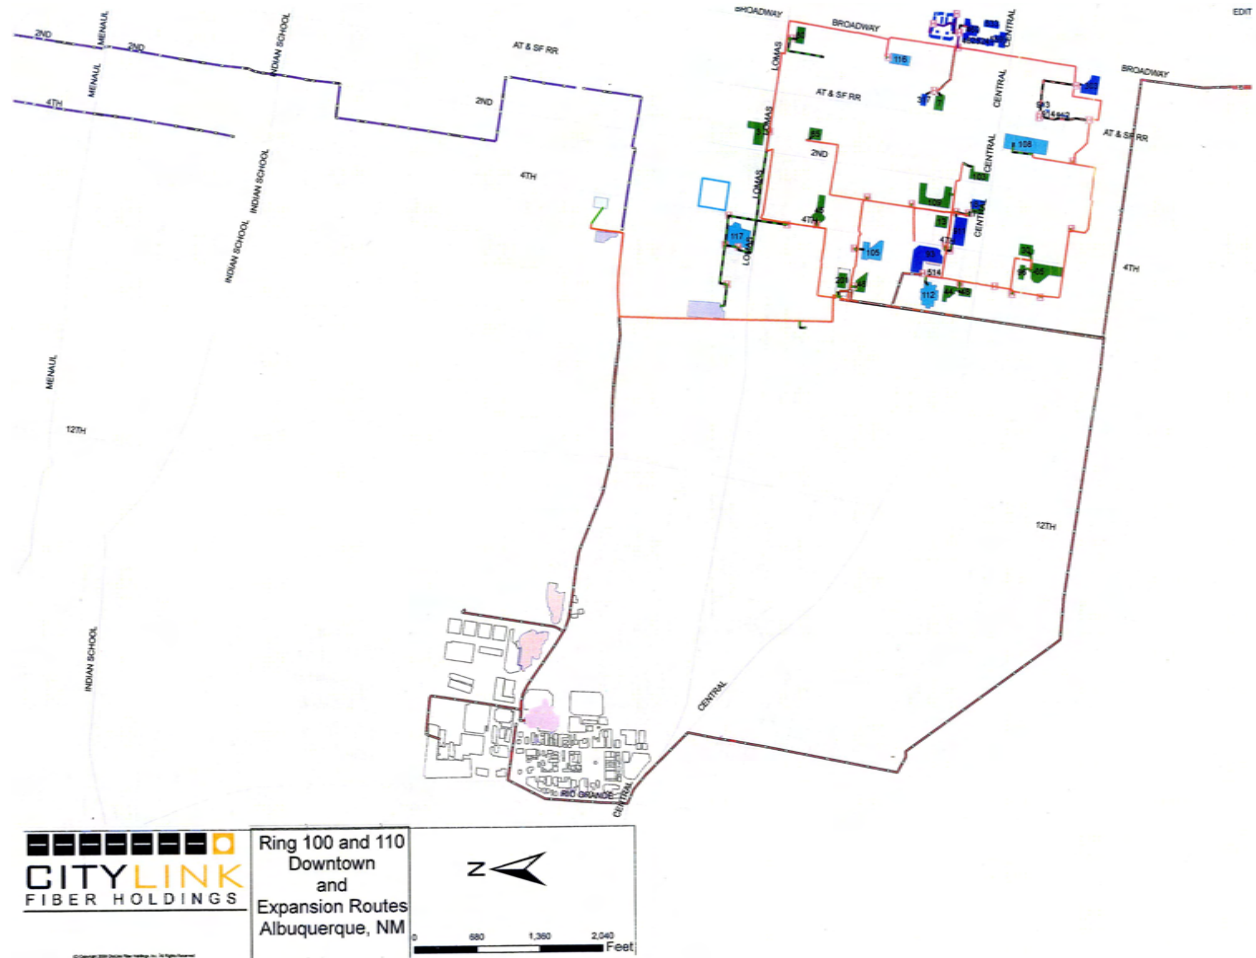

Appendix B

Network Maps and Diagrams

Some of the maps and diagrams included here are difficult to read at the size and scale provided. They are included primarily to show the range of visual information available on statewide and local network infrastructure and as a basis for next step mapping efforts and decision-support.

CHECS-Net VideoConferencing Sites

NM Indian Lands

Navajo Nation Networks

ZiaNet Network

| | |
|---|---|
|  | ZiaNet's Network 10-1-2007 |
|---|---|

Sandoval County Broadband Wireless Backbone

FastTrack CO-NM Fiber Network

Data use subject to license.

© 2006 DeLorme. Topo USA® 6.0.

www.delorme.com

 Backbone Fiber Optic Route

FastTrack Farmington Fiber Network

CityLink Telecommunications Downtown Albuquerque Fiber Network

Mesa Del Sol Master Plan

NM Spaceport Network Backbone

NM Information Technology Cluster Areas & Gateways

Information Technology Cluster Areas

Information
Technology
Clusters

Information
Technology
Gateways