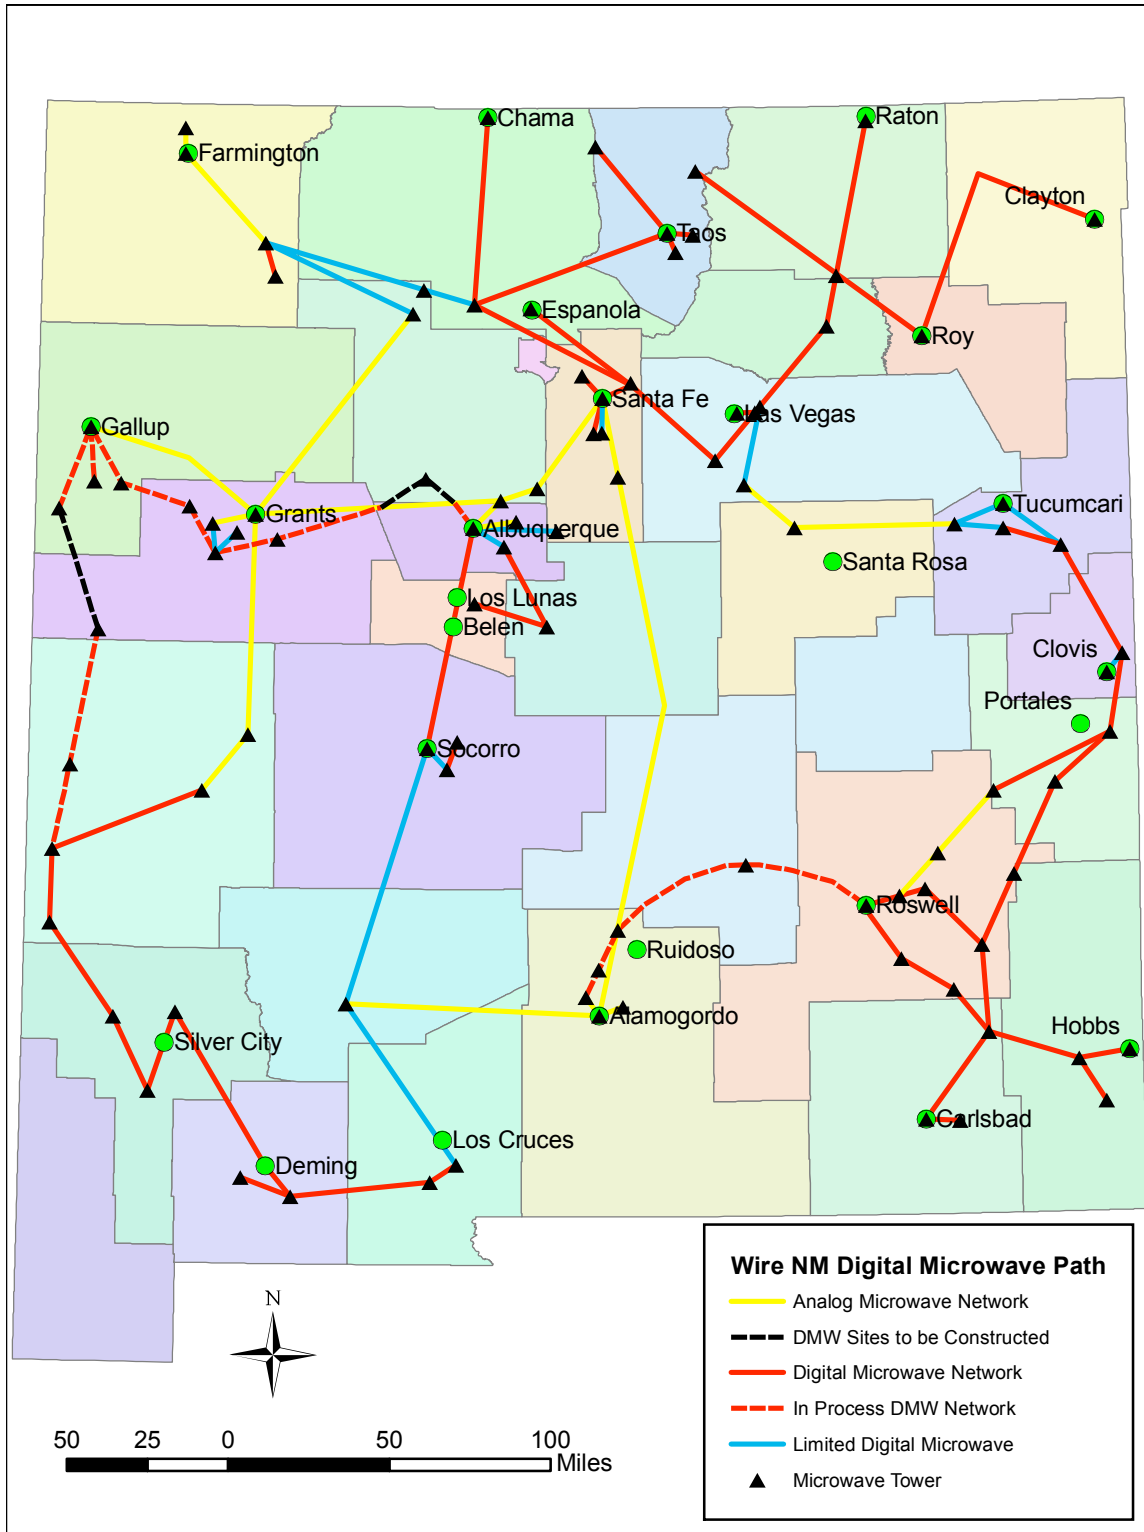

Appendix B

Network Maps and Diagrams

Some of the maps and diagrams included here are difficult to read at the size and scale provided. They are included primarily to show the range of visual information available on statewide and local network infrastructure and as a basis for next step mapping efforts and decision-support.

New Mexico State Agency Shared Network

New Mexico Integrated Network and Sites

New Mexico Integrated Network Sites

- ▲ Microwave Tower
- Clinical Video Teleconferencing
- Libraries
- Supercomputing Applications Centers' Gateway Sites
- Metropolitan Area Networks
- Telehealth networking sites
- NM LambdaRail
- Future NMDOT Fiber

Wire NM Digital Microwave Path

- Analog Microwave Network
- DMW Sites to be Constructed
- Digital Microwave Network
- - - - - In Process DMW Network
- Limited Digital Microwave

Wire NM Optical Networks

- NE Fiber
- NW Fiber
- RGON Fiber
- SE Fiber

NM Computing Applications Center's Gateway Sites

NM State Library Networking Sites

NM Telehealth Network Sites

NM Clinical Video Teleconferencing sites

NM Metro Area Networks

NM Digital Microwave Network

Wire New Mexico Integrated Broadband Network Integrated Broadband Network