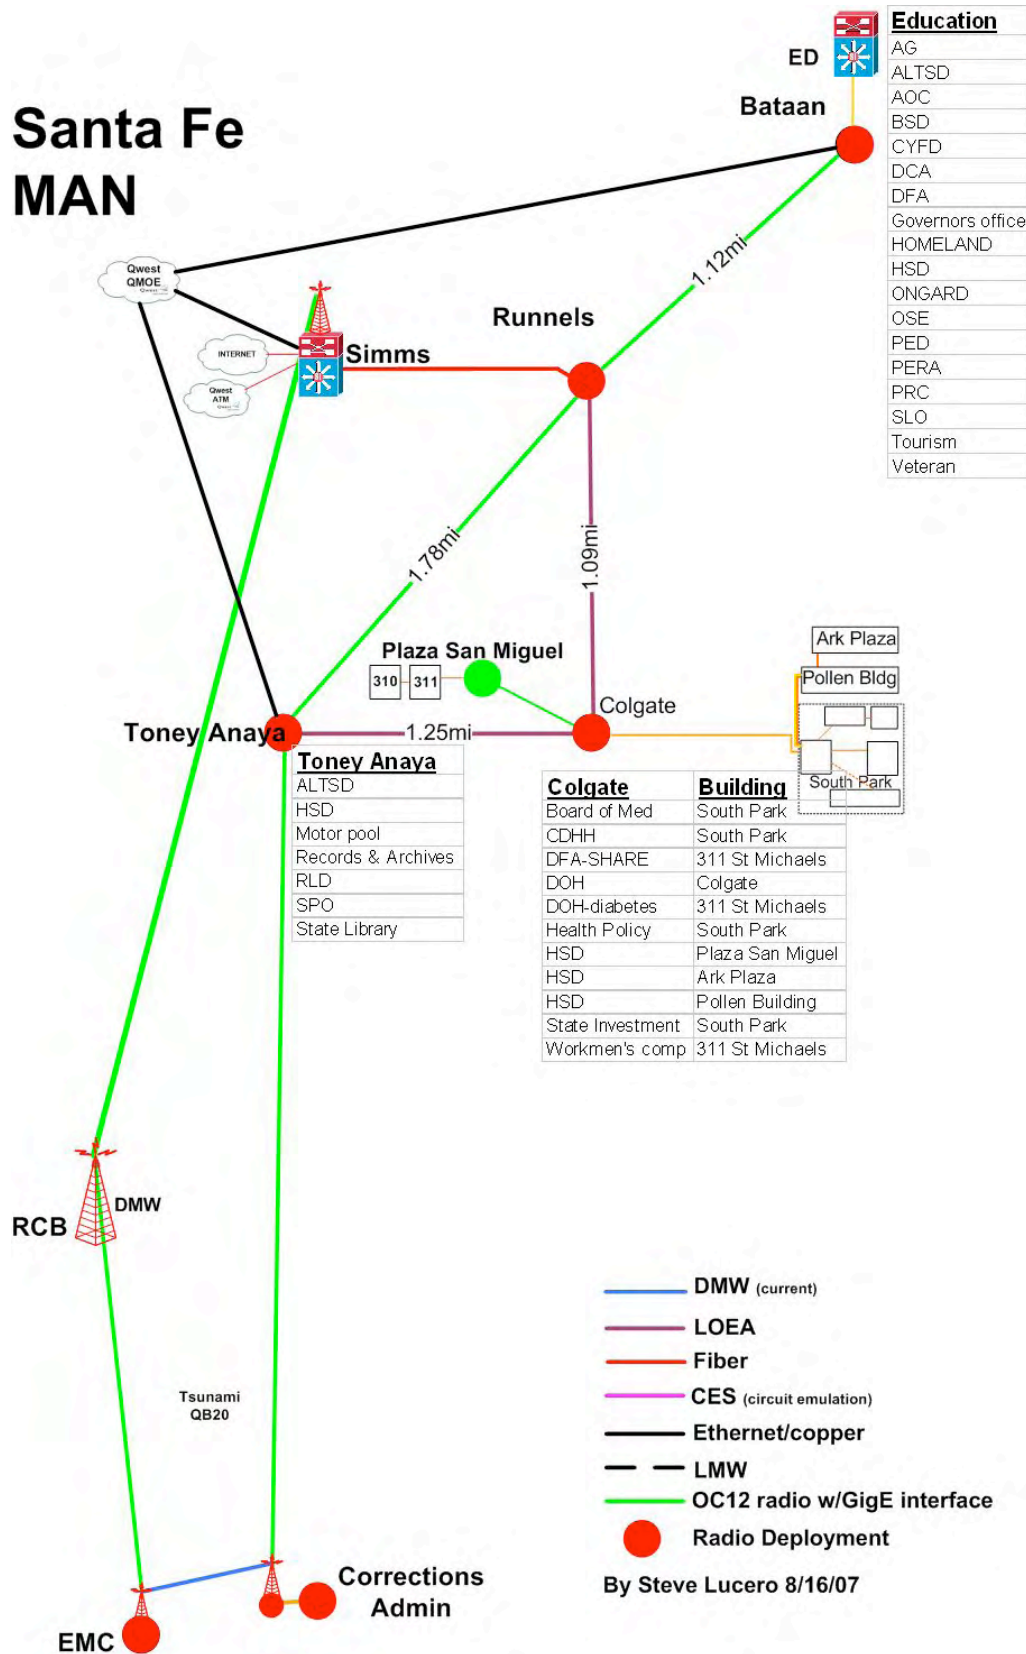

New Mexico State Agency Shared Network

New Mexico Integrated Network and Sites

New Mexico Integrated Network Sites

- ▲ Microwave Tower
- Clinical Video Teleconferencing
- Libraries
- Supercomputing Applications Centers' Gateway Sites
- Metropolitan Area Networks
- Telehealth networking sites
- NM LambdaRail
- Future NMDOT Fiber

NM Computing Applications Center's Gateway Sites

NM State Library Networking Sites

NM Telehealth Network Sites

NM Clinical Video Teleconferencing sites

NM Metro Area Networks

NM Digital Microwave Network

Wire New Mexico Integrated Broadband Network Integrated Broadband Network

Digital Microwave Network

Wire NM-DMW

Rio Grande Optical Network

Wire NM-RGON

Southeast Optical Network

Wire NM-SEON

Northeast Optical Network

Wire NM-NEON

Northwest Optical Network

Wire NM-NWON

Santa Fe MAN

Santa Fe MAN

Qwest & NMECG Fiber Map

Printed with permission

NM Local Exchange Carriers Service Areas

New Mexico LEC Boundaries