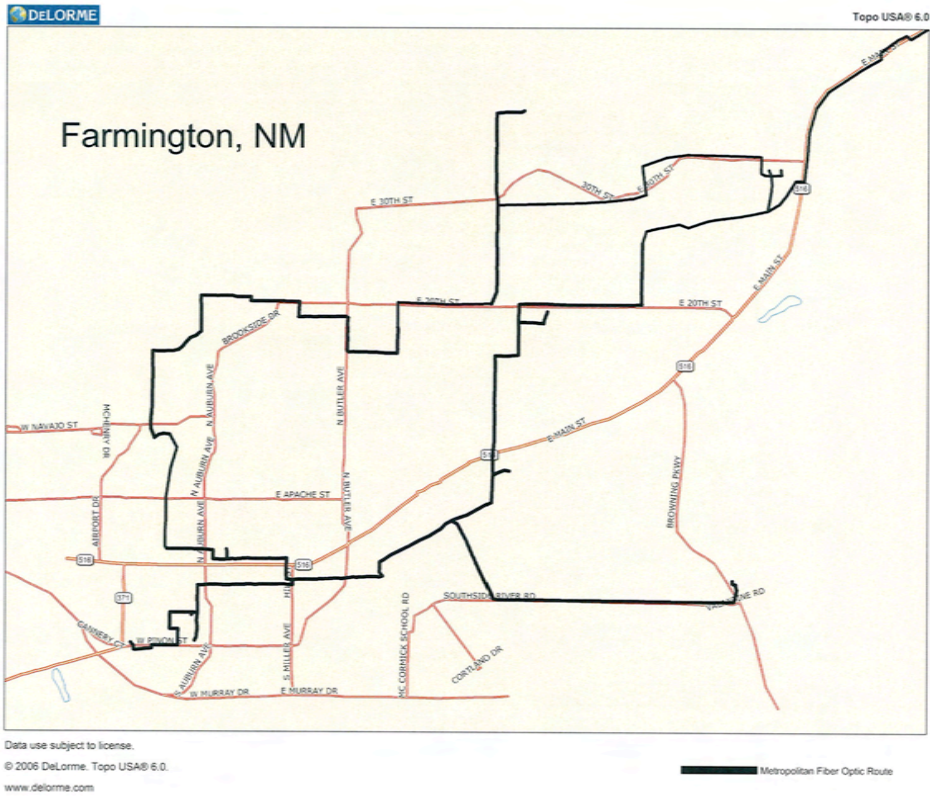

CHECS-Net VideoConferencing Sites

NM Indian Lands

Navajo Nation Networks

ZiaNet Network

| | |
|---|---|
|  | ZiaNet's Network 10-1-2007 |
|---|---|

Sandoval County Broadband Wireless Backbone

FastTrack CO-NM Fiber Network

Data use subject to license.

© 2006 DeLorme. Topo USA® 6.0.

www.delorme.com

 Backbone Fiber Optic Route

FastTrack Farmington Fiber Network

CityLink Telecommunications Downtown Albuquerque Fiber Network

Mesa Del Sol Master Plan