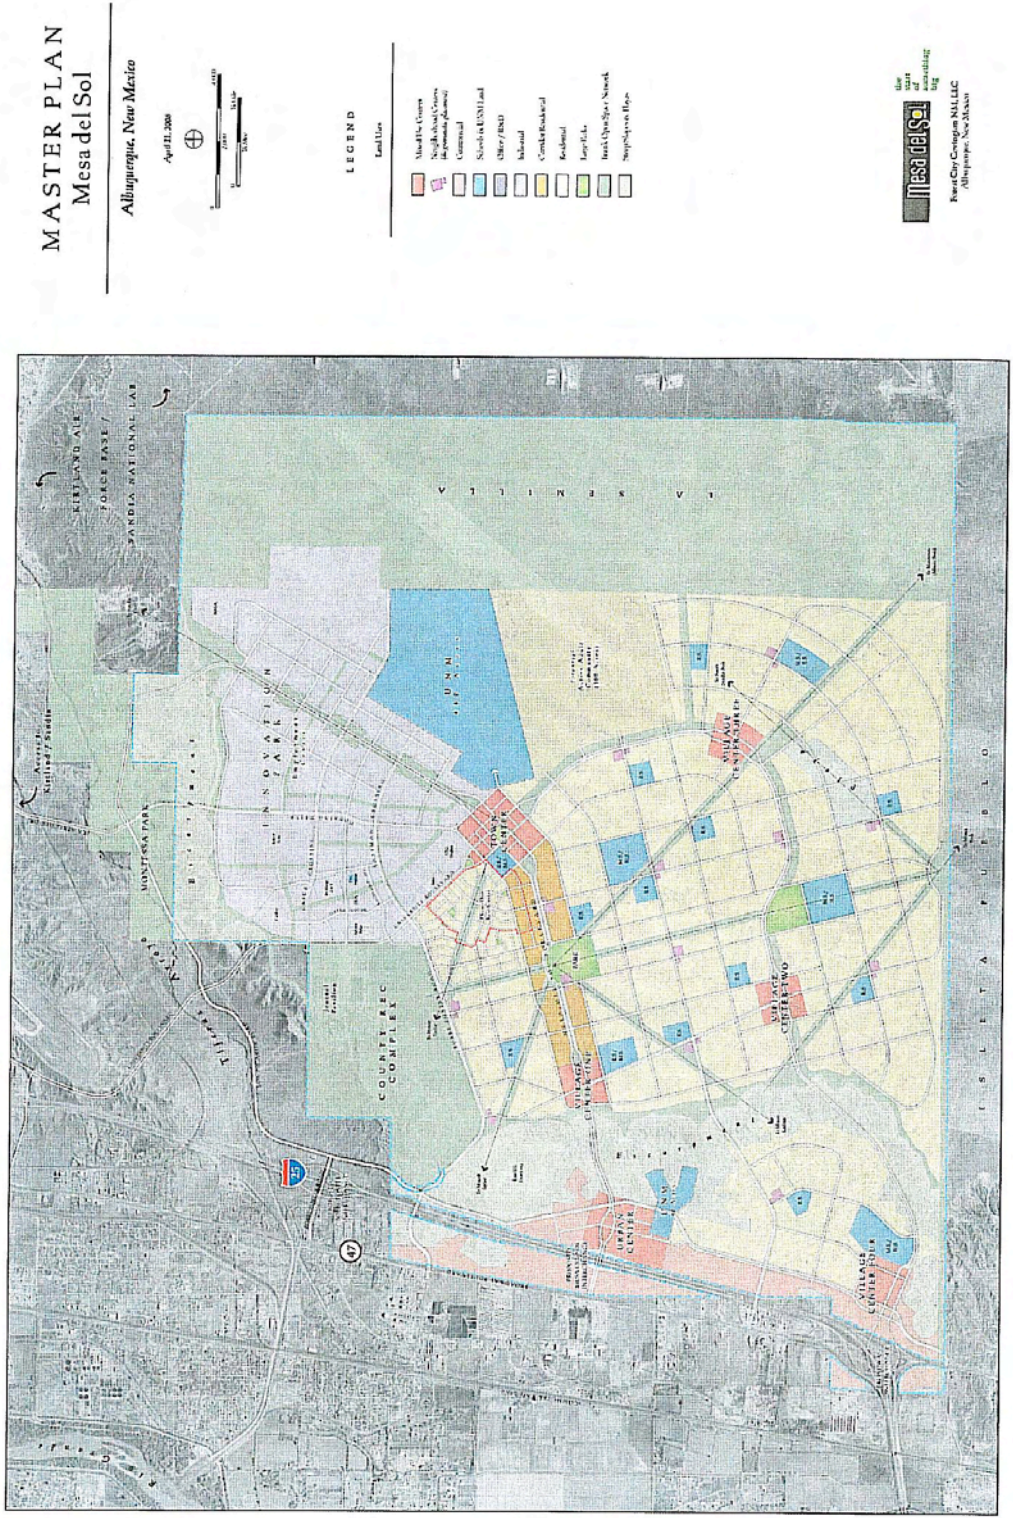

Appendix B

Network Maps and Diagrams

Some of the maps and diagrams included here are difficult to read at the size and scale provided. They are included primarily to show the range of visual information available on statewide and local network infrastructure and as a basis for next step mapping efforts and decision-support.

Data use subject to license.

© 2006 DeLorme. Topo USA® 6.0.

www.delorme.com

 Backbone Fiber Optic Route

FastTrack Farmington Fiber Network

CityLink Telecommunications Downtown Albuquerque Fiber Network

Mesa Del Sol Master Plan

NM Spaceport Network Backbone

NM Information Technology Cluster Areas & Gateways

Information Technology Cluster Areas

Information
Technology
Clusters

Information
Technology
Gateways