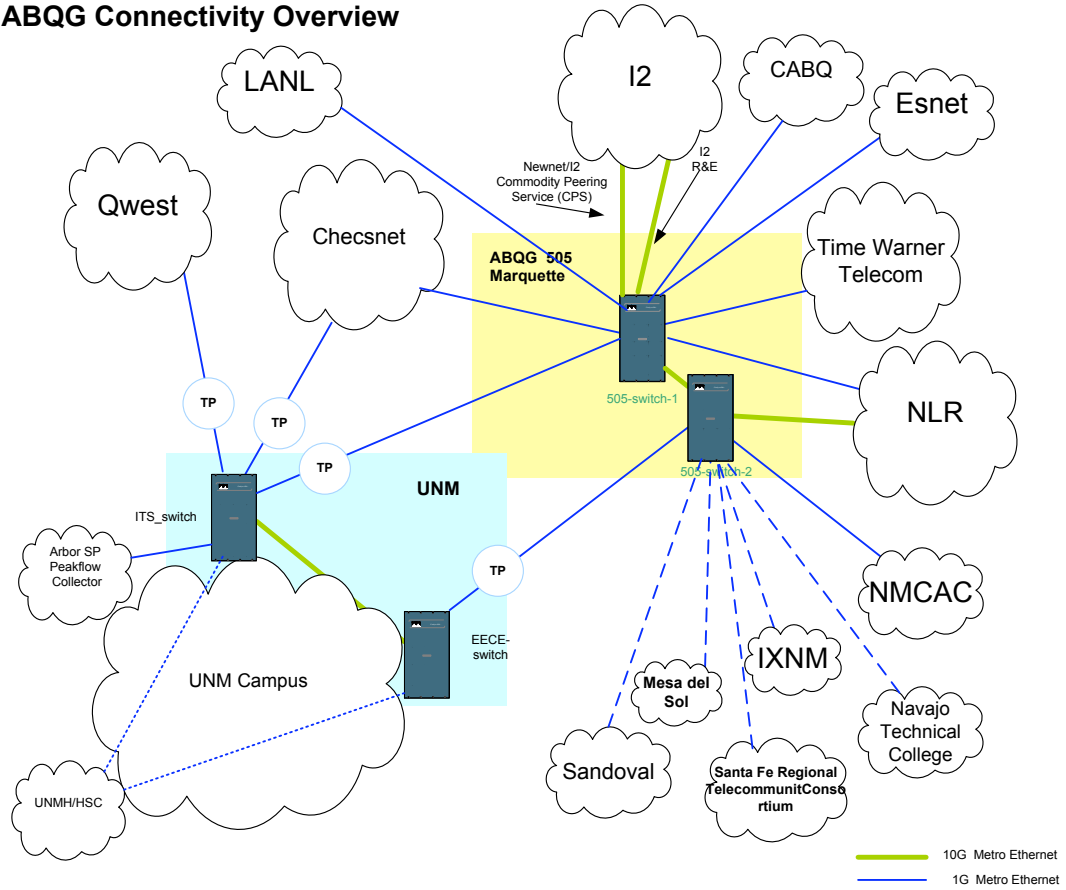

New Mexico State Agency Shared Network

New Mexico Integrated Network and Sites

New Mexico Integrated Network Sites

- ▲ Microwave Tower
- Clinical Video Teleconferencing
- Libraries
- Supercomputing Applications Centers' Gateway Sites
- Metropolitan Area Networks
- Telehealth networking sites
- NM LambdaRail
- Future NMDOT Fiber

USDA RUS CC & DLT Grants in NM

AbileneNet National Peering Sites

Albuquerque GigaPOP + LambdaRail-Net Connectivity Overview

ABQG Connectivity Overview

Southwest Telehealth Access Grid Net of Nets

CHECS-Net Sites

CHECS-Net VideoConferencing Sites

NM Indian Lands

Navajo Nation Networks

ZiaNet Network

| | |
|---|---|
|  | ZiaNet's Network 10-1-2007 |
|---|---|

Sandoval County Broadband Wireless Backbone

FastTrack CO-NM Fiber Network

Data use subject to license.

© 2006 DeLorme. Topo USA® 6.0.

www.delorme.com

 Backbone Fiber Optic Route

FastTrack Farmington Fiber Network

CityLink Telecommunications Downtown Albuquerque Fiber Network

Mesa Del Sol Master Plan