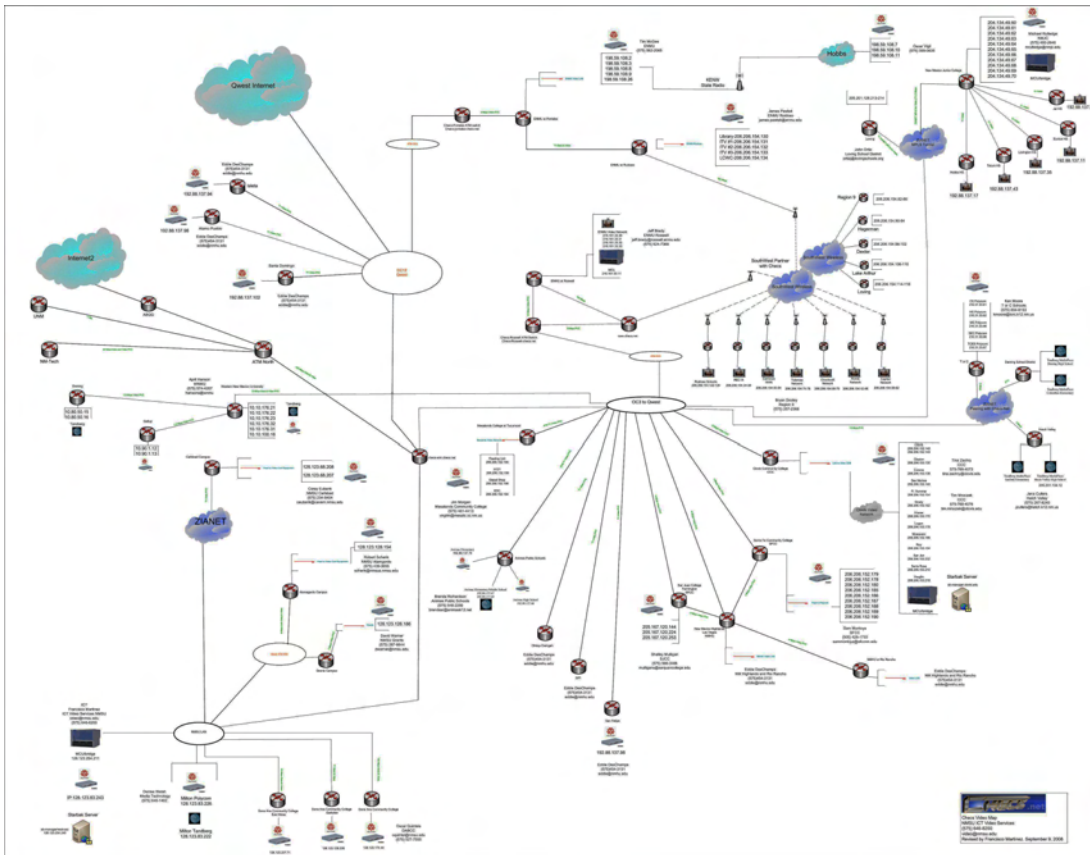

USDA RUS CC & DLT Grants in NM

AbileneNet National Peering Sites

Albuquerque GigaPOP + LambdaRail-Net Connectivity Overview

ABQG Connectivity Overview

Southwest Telehealth Access Grid Net of Nets

CHECS-Net Sites

CHECS-Net VideoConferencing Sites

NM Indian Lands

Navajo Nation Networks

ZiaNet Network

| | |
|---|---|
|  | ZiaNet's Network 10-1-2007 |
|---|---|

Sandoval County Broadband Wireless Backbone

FastTrack CO-NM Fiber Network

Data use subject to license.

© 2006 DeLorme. Topo USA® 6.0.

www.delorme.com

 Backbone Fiber Optic Route

FastTrack Farmington Fiber Network

CityLink Telecommunications Downtown Albuquerque Fiber Network

Mesa Del Sol Master Plan

NM Spaceport Network Backbone

NM Information Technology Cluster Areas & Gateways

Information Technology Cluster Areas

Information
Technology
Clusters

Information
Technology
Gateways