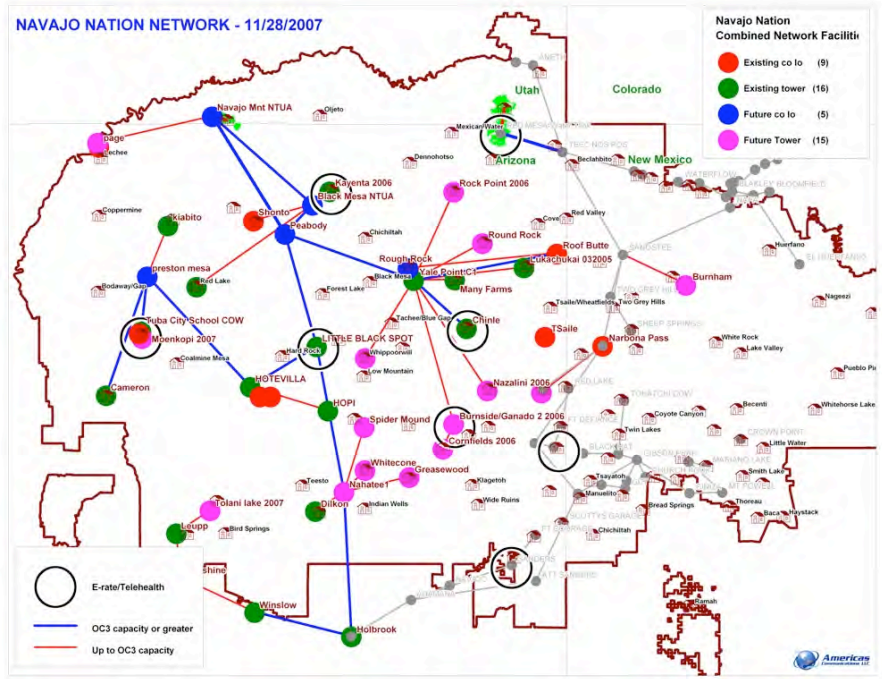

LECs:

- <unknown>
- QWEST
- WINDSTREAM
- ENMR
- WESTERN NM
- ROOSEVELT
- SACRED WIND
- PVT
- CENTURYTEL
- LEACO

- VALLEY
 - BACA VALLEY
 - LA JICARITA
 - TULAROSA BASIN
 - COPPER VALLEY
 - DELL CITY COOP
 - DOD
 - PAN HANDLE
 - XIT
- PSAP TYPE:**
- CITY/COUNTY
 - DPS
 - NATIVE AMERICAN

USDA RUS CC & DLT Grants in NM

AbileneNet National Peering Sites

Albuquerque GigaPOP + LambdaRail-Net Connectivity Overview

ABQG Connectivity Overview

Southwest Telehealth Access Grid Net of Nets

CHECS-Net Sites

CHECS-Net VideoConferencing Sites

NM Indian Lands

Navajo Nation Networks

ZiaNet Network

| | |
|---|---|
|  | ZiaNet's Network 10-1-2007 |
|---|---|

Sandoval County Broadband Wireless Backbone

FastTrack CO-NM Fiber Network

Data use subject to license.

© 2006 DeLorme. Topo USA® 6.0.

www.delorme.com

 Backbone Fiber Optic Route

FastTrack Farmington Fiber Network

CityLink Telecommunications Downtown Albuquerque Fiber Network

Mesa Del Sol Master Plan