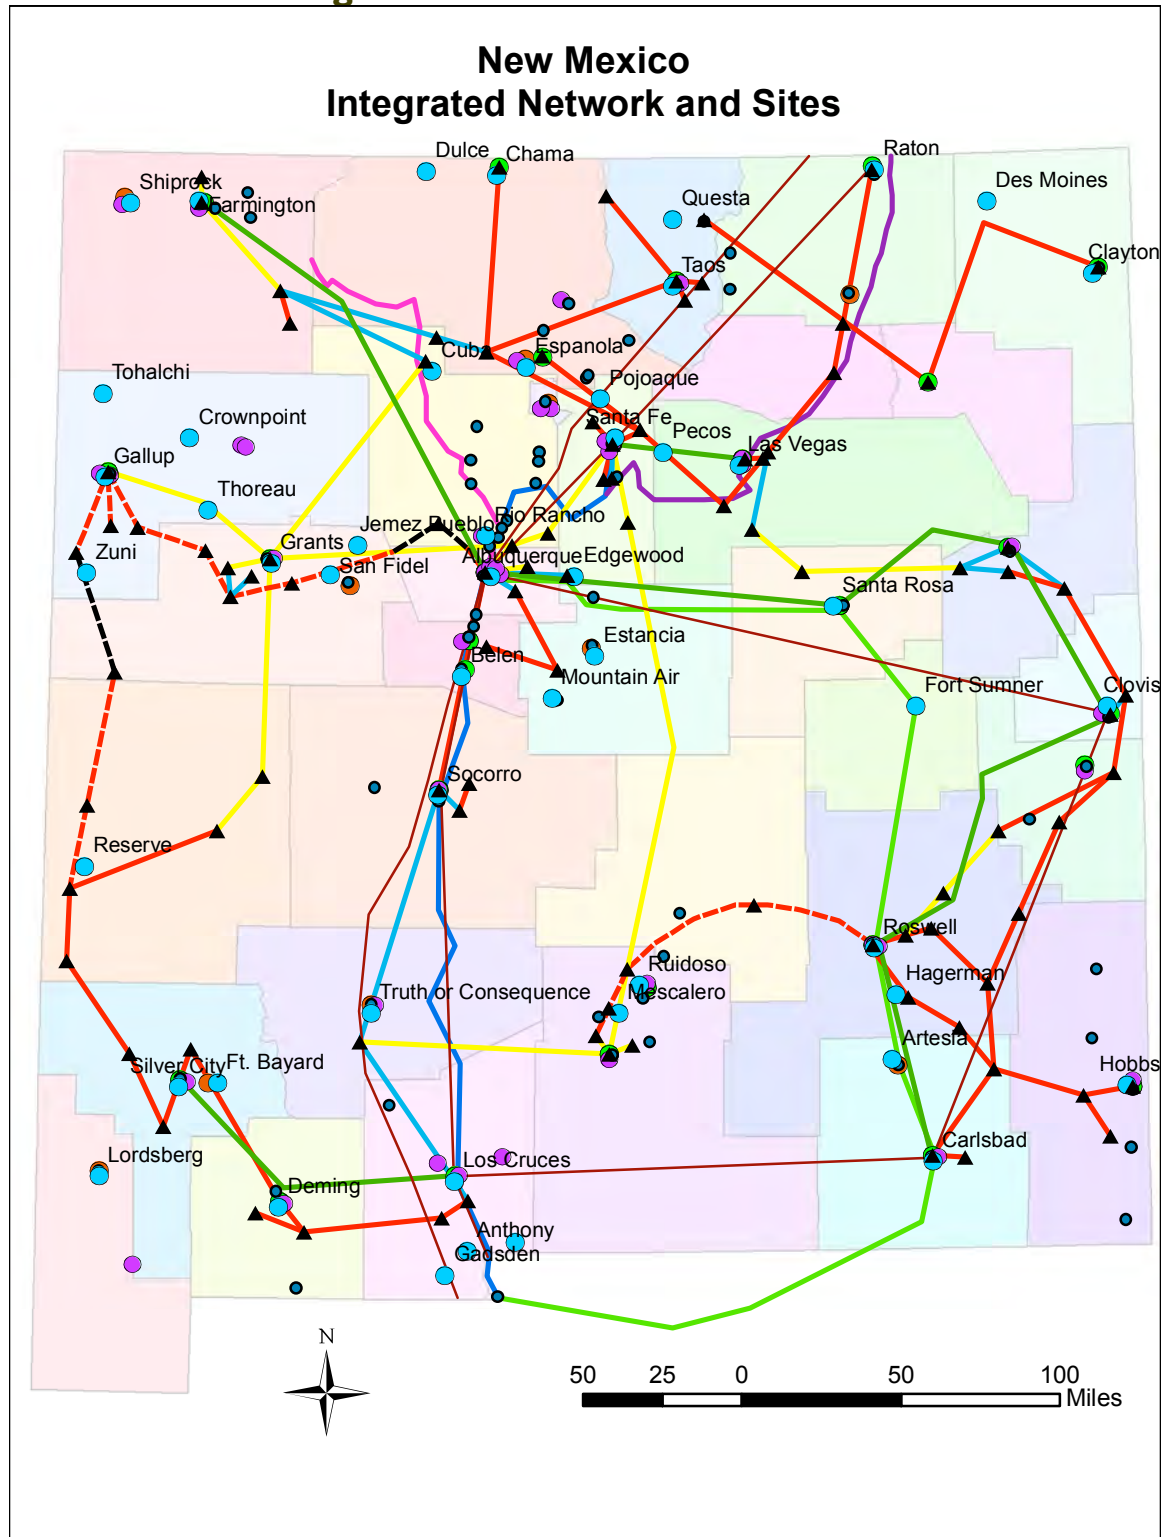

Appendix B

Network Maps and Diagrams

Some of the maps and diagrams included here are difficult to read at the size and scale provided. They are included primarily to show the range of visual information available on statewide and local network infrastructure and as a basis for next step mapping efforts and decision-support.

New Mexico State Agency Shared Network

New Mexico Integrated Network and Sites

New Mexico Integrated Network Sites

- ▲ Microwave Tower
- Clinical Video Teleconferencing
- Libraries
- Supercomputing Applications Centers' Gateway Sites
- Metropolitan Area Networks
- Telehealth networking sites
- NM LambdaRail
- Future NMDOT Fiber