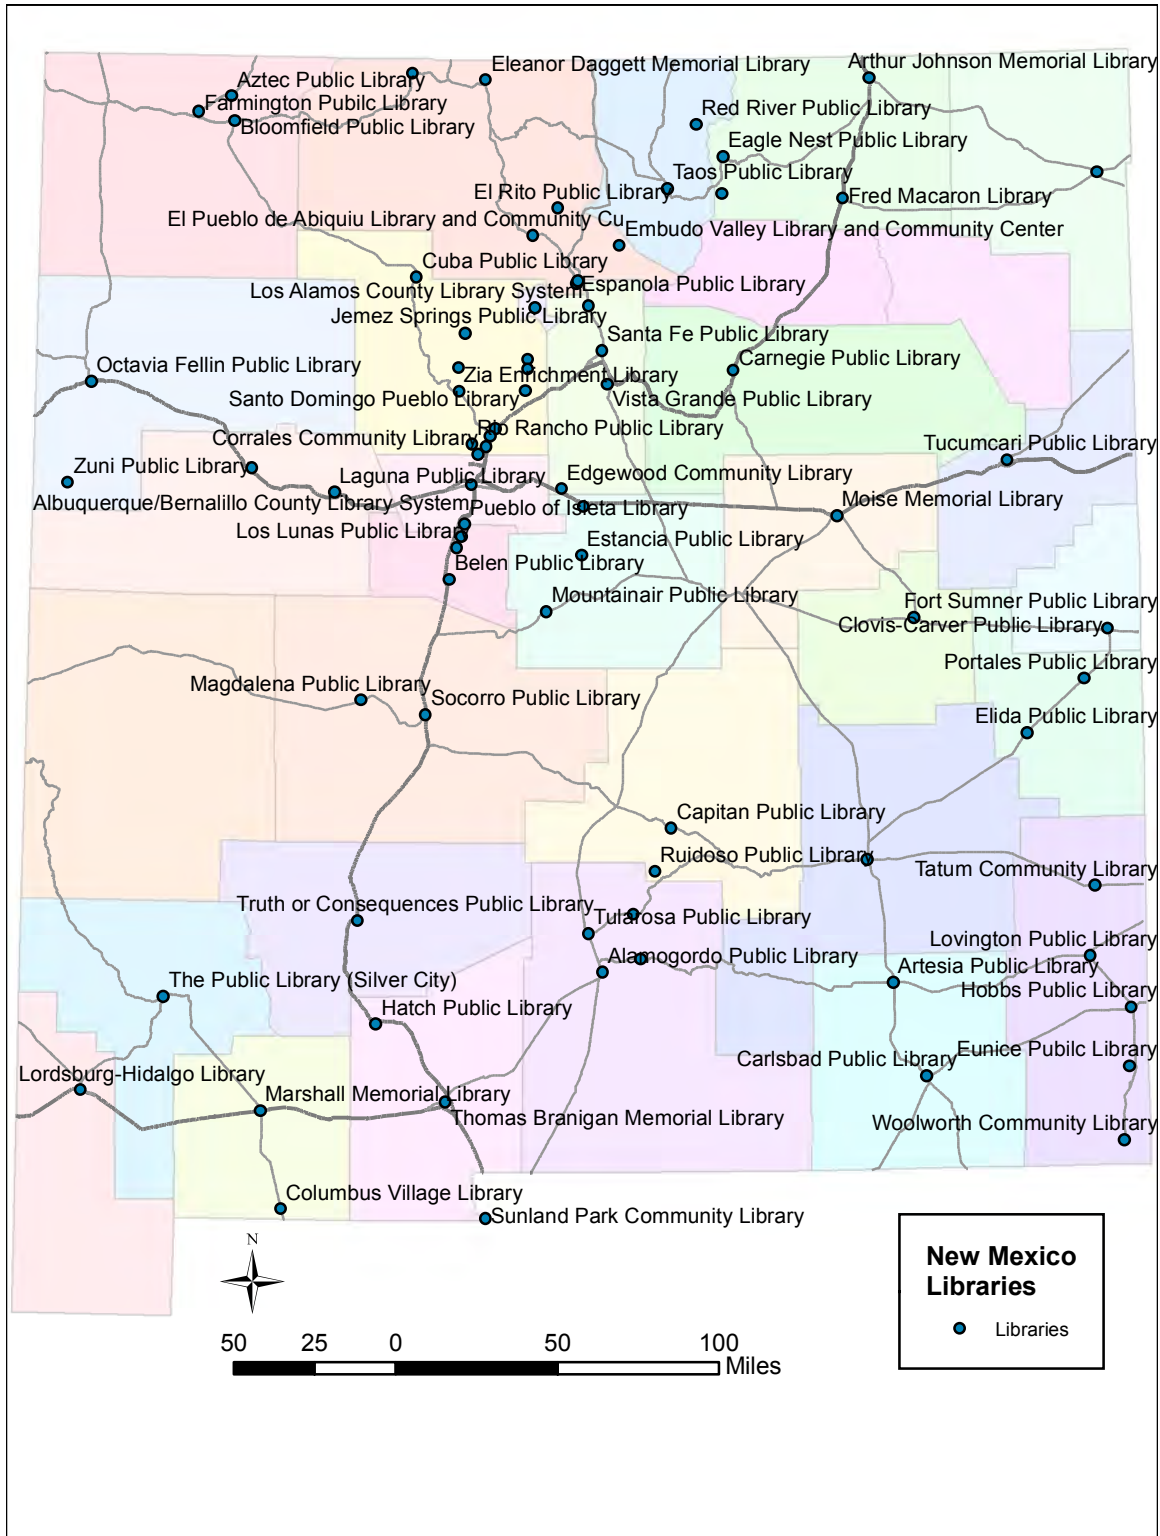

Appendix B

Network Maps and Diagrams

Some of the maps and diagrams included here are difficult to read at the size and scale provided. They are included primarily to show the range of visual information available on statewide and local network infrastructure and as a basis for next step mapping efforts and decision-support.

New Mexico State Agency Shared Network

New Mexico Integrated Network and Sites

New Mexico Integrated Network Sites

- ▲ Microwave Tower
- Clinical Video Teleconferencing
- Libraries
- Supercomputing Applications Centers' Gateway Sites
- Metropolitan Area Networks
- Telehealth networking sites
- NM LambdaRail
- Future NMDOT Fiber

Wire NM Digital Microwave Path

- Analog Microwave Network
- DMW Sites to be Constructed
- Digital Microwave Network
- - - - - In Process DMW Network
- Limited Digital Microwave

Wire NM Optical Networks

- NE Fiber
- NW Fiber
- RGON Fiber
- SE Fiber

NM Computing Applications Center's Gateway Sites

NM State Library Networking Sites

NM Telehealth Network Sites

NM Clinical Video Teleconferencing sites

NM Metro Area Networks

NM Digital Microwave Network

Wire New Mexico Integrated Broadband Network Integrated Broadband Network