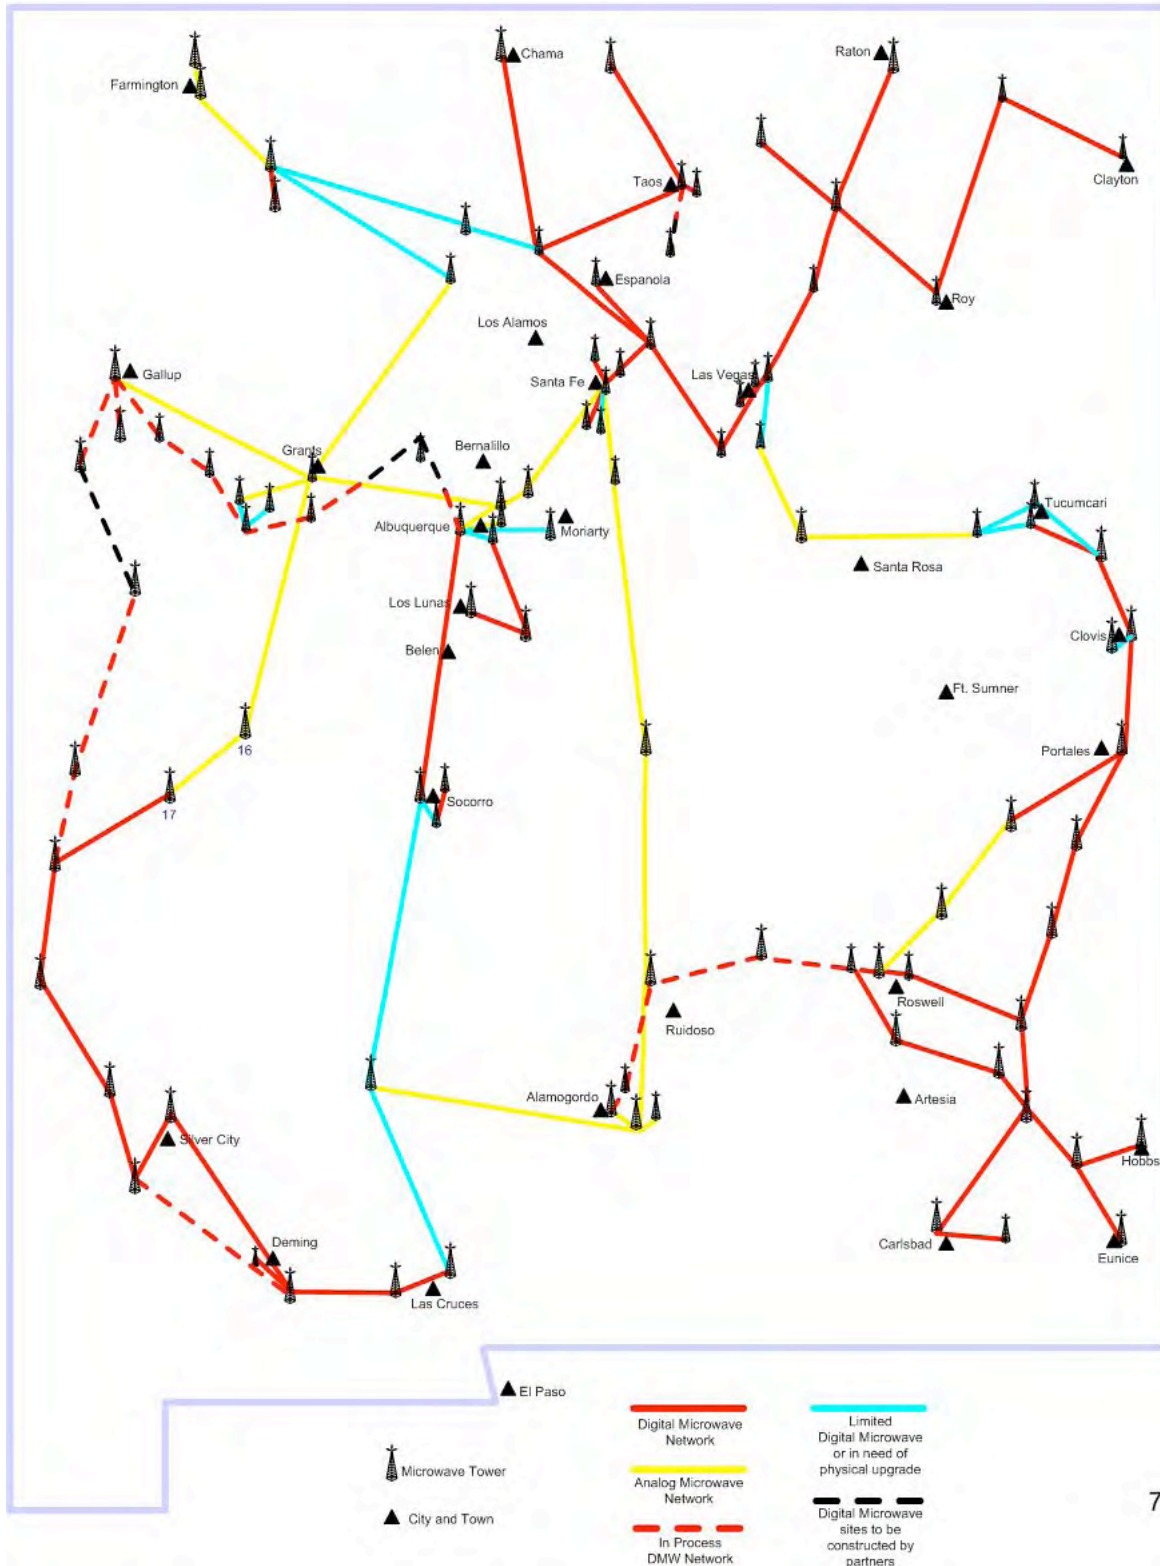

Digital Microwave Network

Wire NM-DMW