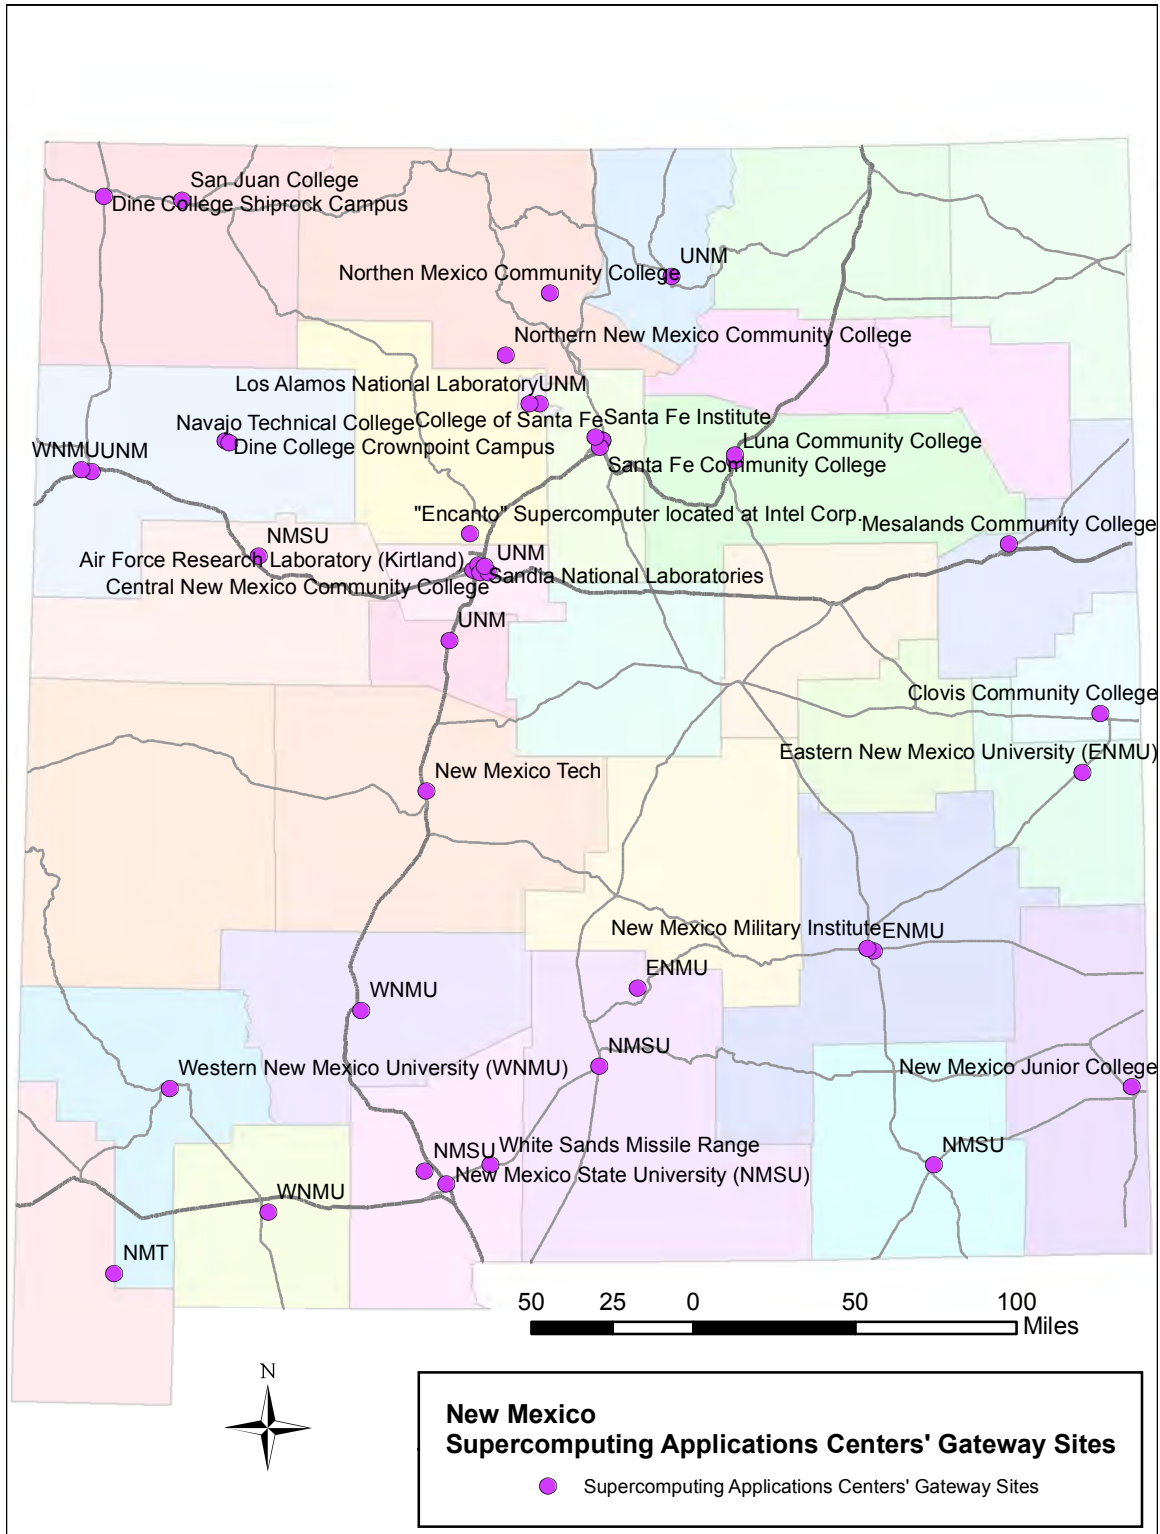

NM Computing Applications Center's Gateway Sites