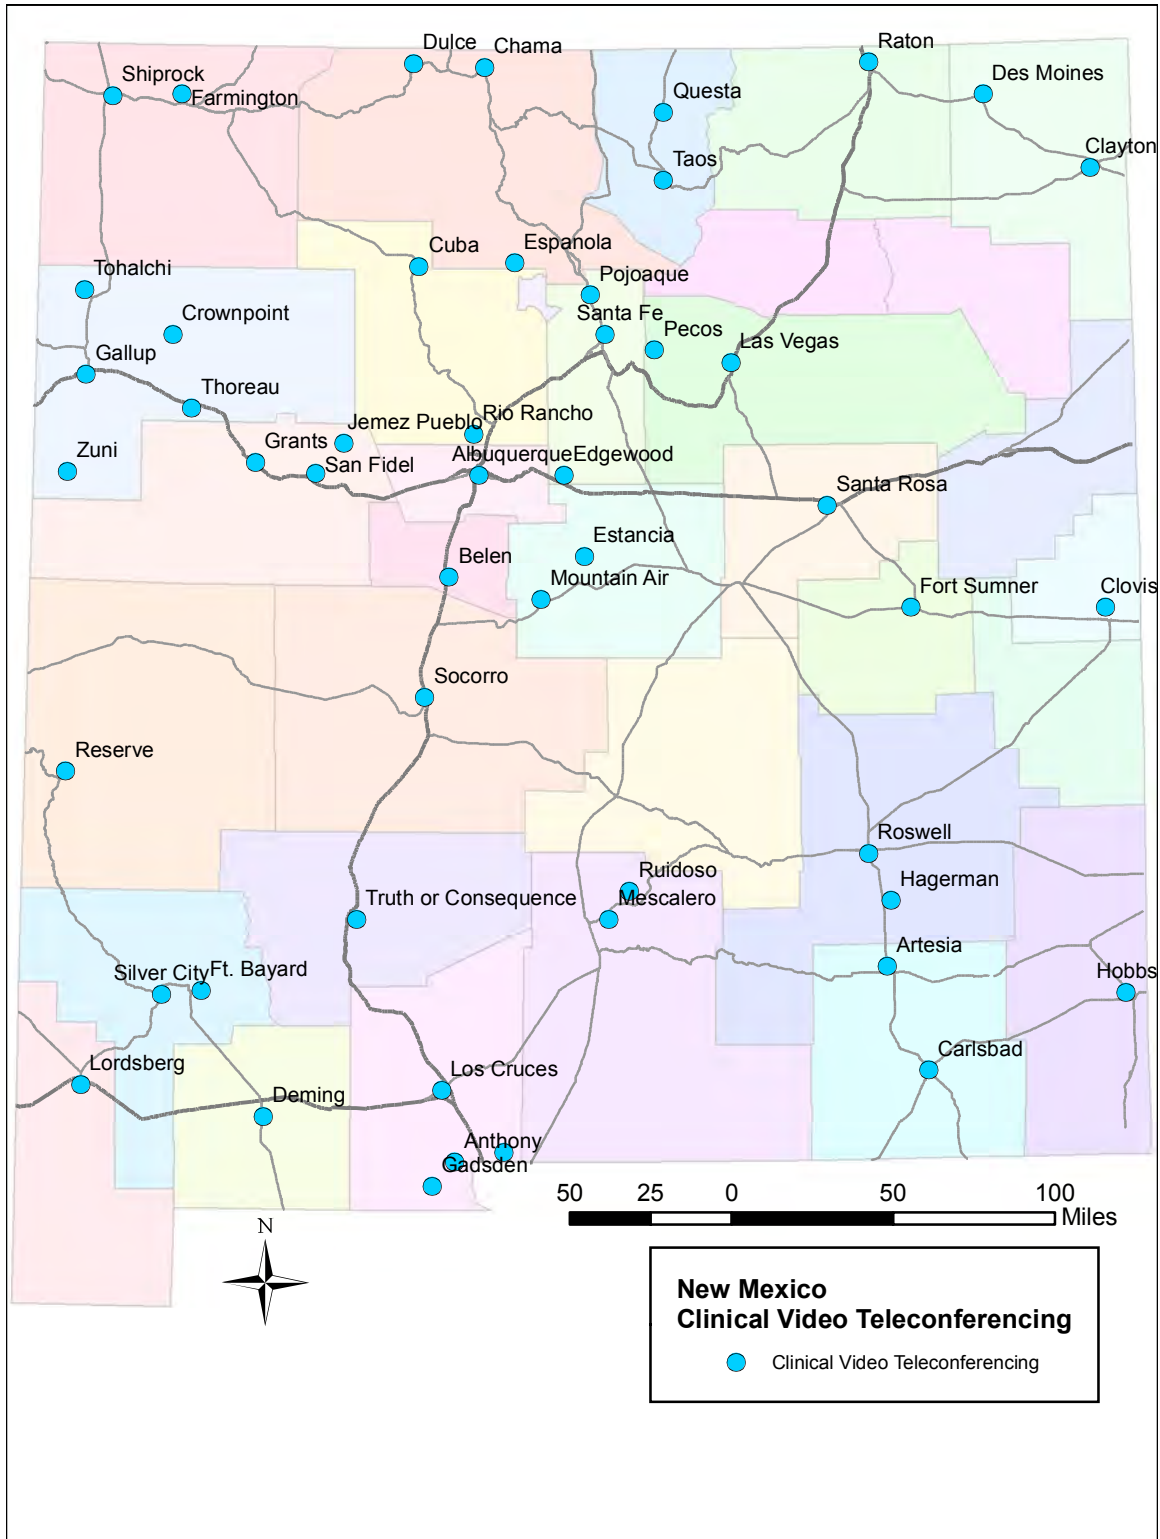

Appendix B

Network Maps and Diagrams

Some of the maps and diagrams included here are difficult to read at the size and scale provided. They are included primarily to show the range of visual information available on statewide and local network infrastructure and as a basis for next step mapping efforts and decision-support.

New Mexico State Agency Shared Network

New Mexico Integrated Network and Sites

New Mexico Integrated Network Sites

- ▲ Microwave Tower
- Clinical Video Teleconferencing
- Libraries
- Supercomputing Applications Centers' Gateway Sites
- Metropolitan Area Networks
- Telehealth networking sites
- NM LambdaRail
- Future NMDOT Fiber

Wire NM Digital Microwave Path

- Analog Microwave Network
- DMW Sites to be Constructed
- Digital Microwave Network
- - - - - In Process DMW Network
- Limited Digital Microwave

Wire NM Optical Networks

- NE Fiber
- NW Fiber
- RGON Fiber
- SE Fiber

NM Computing Applications Center's Gateway Sites

NM State Library Networking Sites

NM Telehealth Network Sites

NM Clinical Video Teleconferencing sites

NM Metro Area Networks

NM Digital Microwave Network

Wire New Mexico Integrated Broadband Network Integrated Broadband Network