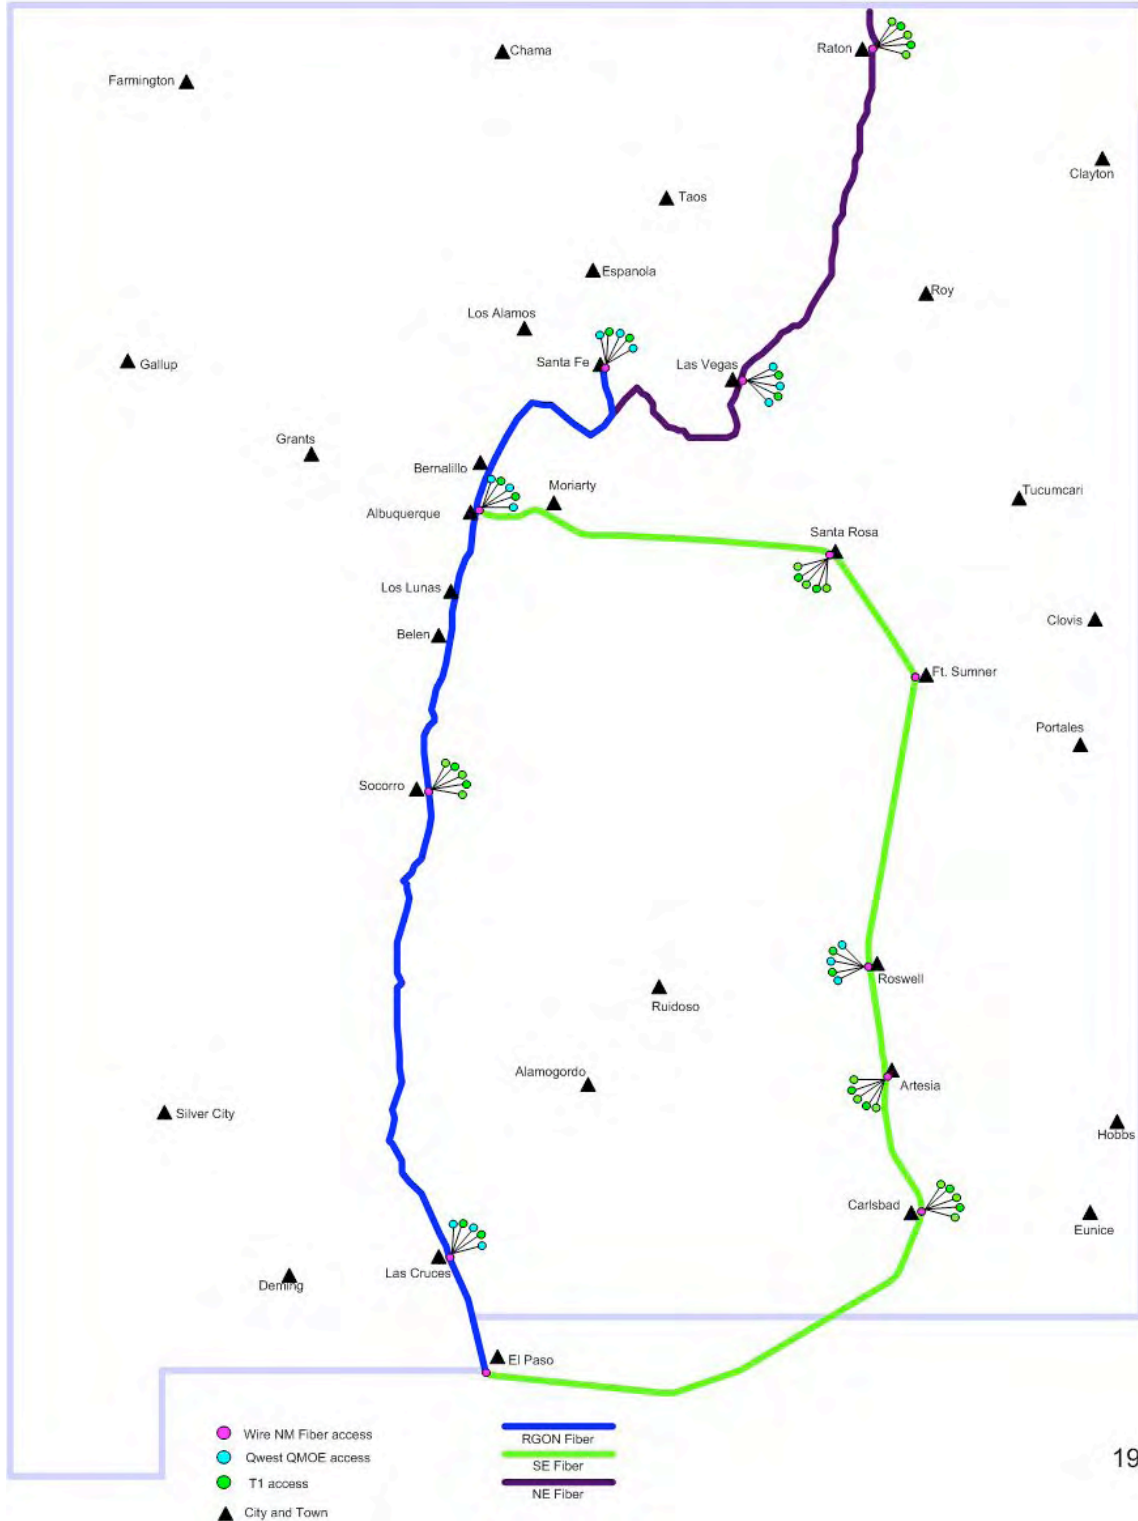

Appendix B

Network Maps and Diagrams

Some of the maps and diagrams included here are difficult to read at the size and scale provided. They are included primarily to show the range of visual information available on statewide and local network infrastructure and as a basis for next step mapping efforts and decision-support.

Digital Microwave Network

Wire NM-DMW

Rio Grande Optical Network

Wire NM-RGON

Southeast Optical Network

Wire NM-SEON

Northeast Optical Network

Wire NM-NEON

Northwest Optical Network

Wire NM-NWON

Santa Fe MAN

Santa Fe MAN

Qwest & NMECG Fiber Map

Printed with permission

NM Local Exchange Carriers Service Areas

New Mexico LEC Boundaries