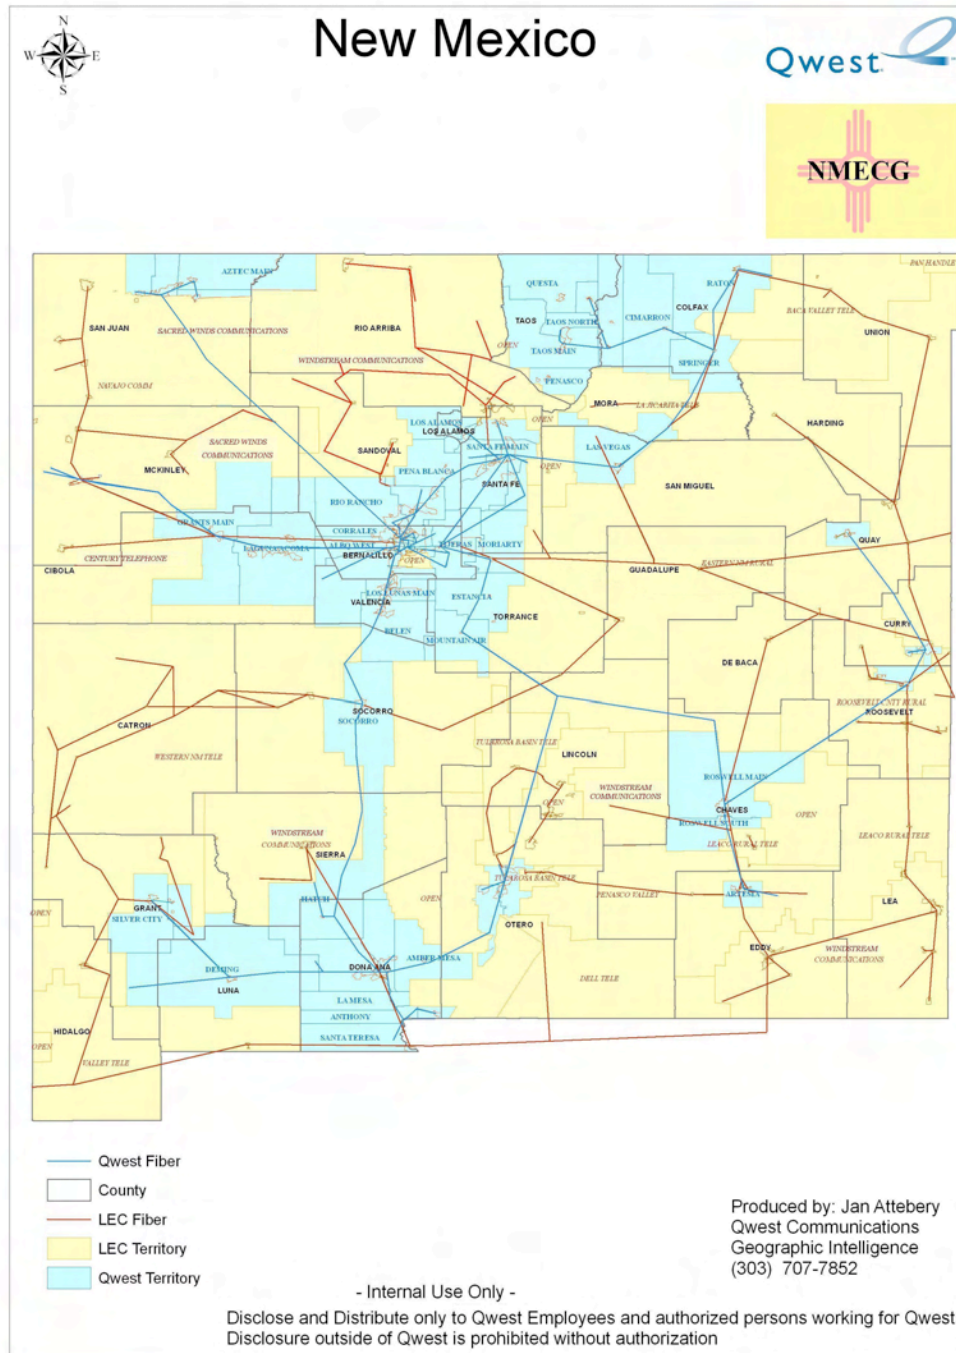

Northwest Optical Network

Wire NM-NWON

Santa Fe MAN

Santa Fe MAN

Qwest & NMECG Fiber Map

Printed with permission

NM Local Exchange Carriers Service Areas

New Mexico LEC Boundaries