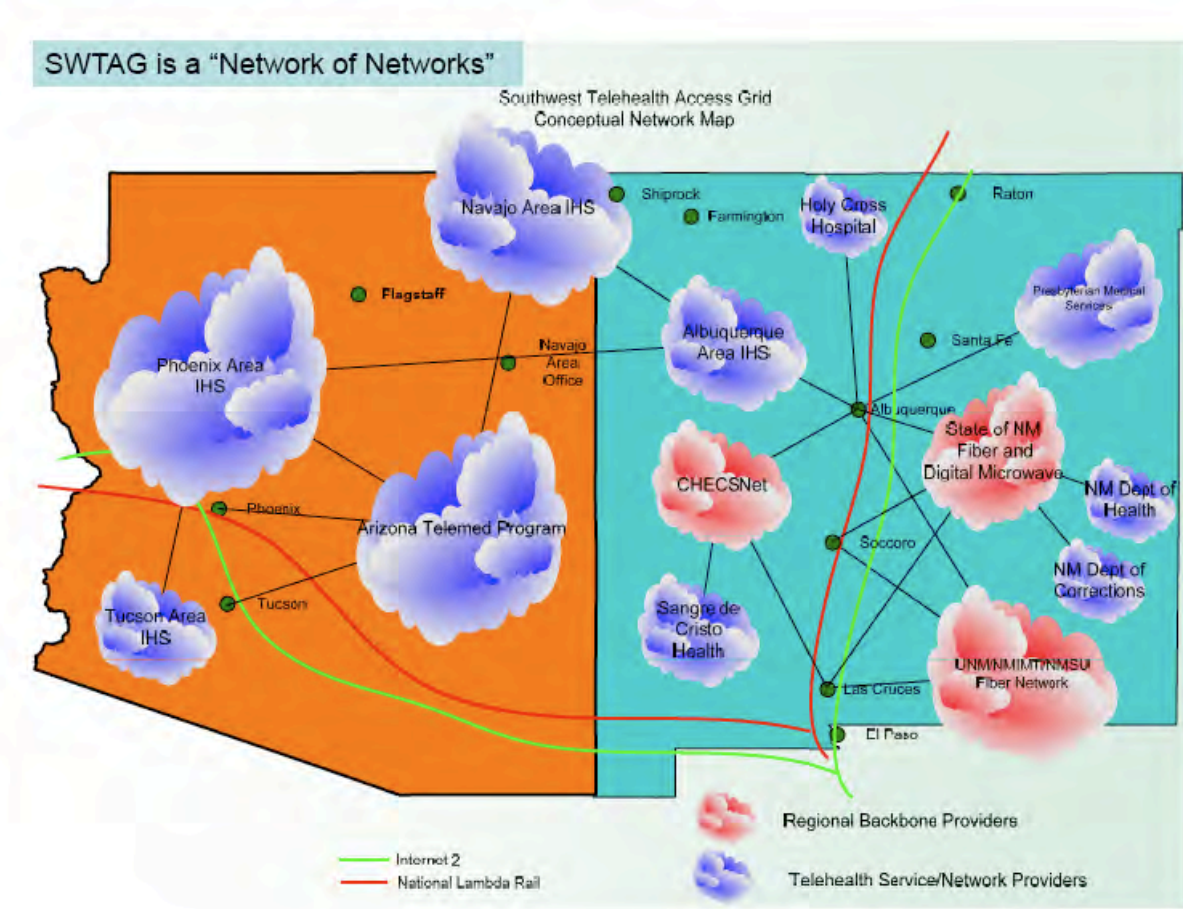

LECs:

- <unknown>
- QWEST
- WINDSTREAM
- ENMR
- WESTERN NM
- ROOSEVELT
- SACRED WIND
- PVT
- CENTURYTEL
- LEACO

- VALLEY
 - BACA VALLEY
 - LA JICARITA
 - TULAROSA BASIN
 - COPPER VALLEY
 - DELL CITY COOP
 - DOD
 - PAN HANDLE
 - XIT
- PSAP TYPE:**
- CITY/COUNTY
 - DPS
 - NATIVE AMERICAN

USDA RUS CC & DLT Grants in NM

AbileneNet National Peering Sites

Albuquerque GigaPOP + LambdaRail-Net Connectivity Overview

ABQG Connectivity Overview

Southwest Telehealth Access Grid Net of Nets

CHECS-Net Sites

CHECS-Net VideoConferencing Sites

NM Indian Lands

Navajo Nation Networks

ZiaNet Network

| | |
|---|---|
|  | ZiaNet's Network 10-1-2007 |
|---|---|

Sandoval County Broadband Wireless Backbone

FastTrack CO-NM Fiber Network

Data use subject to license.

© 2006 DeLorme. Topo USA® 6.0.

www.delorme.com

 Backbone Fiber Optic Route

FastTrack Farmington Fiber Network

CityLink Telecommunications Downtown Albuquerque Fiber Network

Mesa Del Sol Master Plan