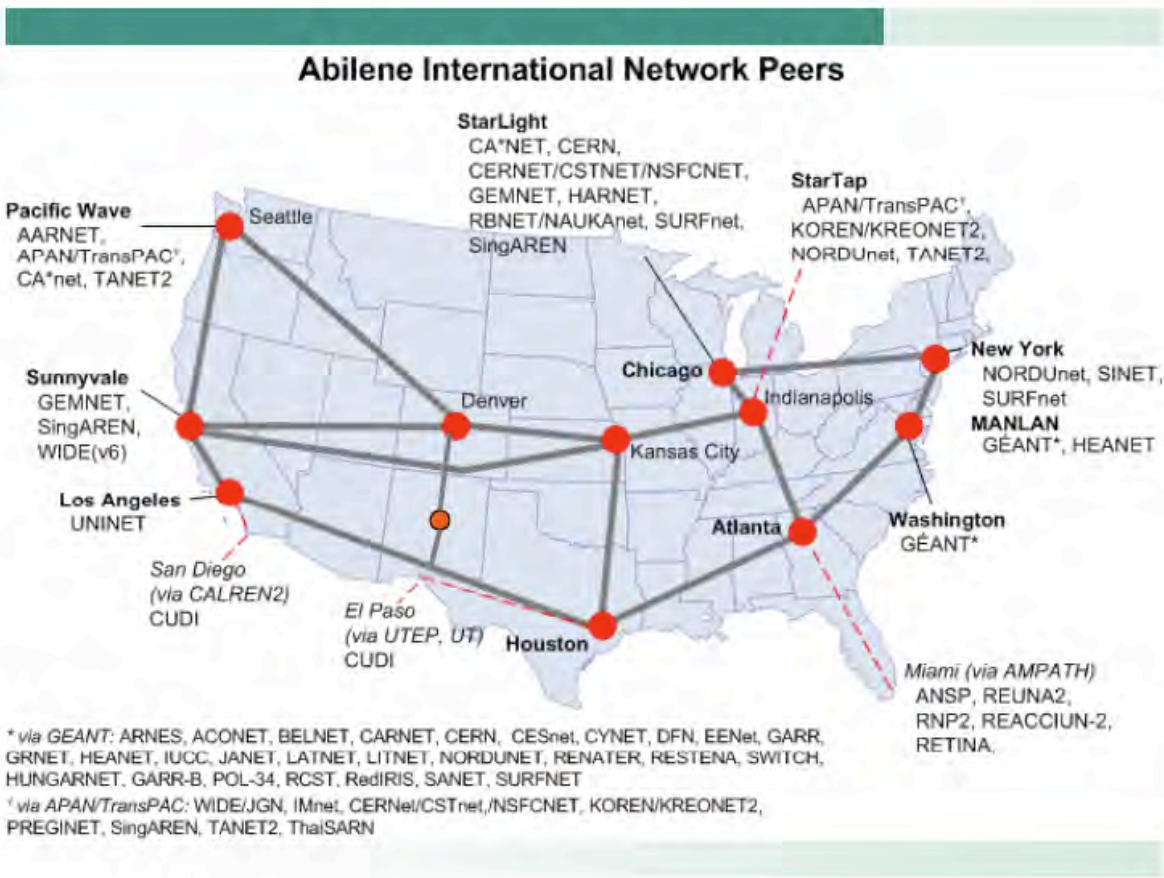

LECs:

- <unknown>
- QWEST
- WINDSTREAM
- ENMR
- WESTERN NM
- ROOSEVELT
- SACRED WIND
- PVT
- CENTURYTEL
- LEACO

- VALLEY
 - BACA VALLEY
 - LA JICARITA
 - TULAROSA BASIN
 - COPPER VALLEY
 - DELL CITY COOP
 - DOD
 - PAN HANDLE
 - XIT
- PSAP TYPE:**
- CITY/COUNTY
 - DPS
 - NATIVE AMERICAN

USDA RUS CC & DLT Grants in NM

AbileneNet National Peering Sites

Albuquerque GigaPOP + LambdaRail-Net Connectivity Overview

ABQG Connectivity Overview

Southwest Telehealth Access Grid Net of Nets

CHECS-Net Sites

Data use subject to license.

© 2006 DeLorme. Topo USA® 6.0.

www.delorme.com

 Backbone Fiber Optic Route

FastTrack Farmington Fiber Network

CityLink Telecommunications Downtown Albuquerque Fiber Network

Mesa Del Sol Master Plan