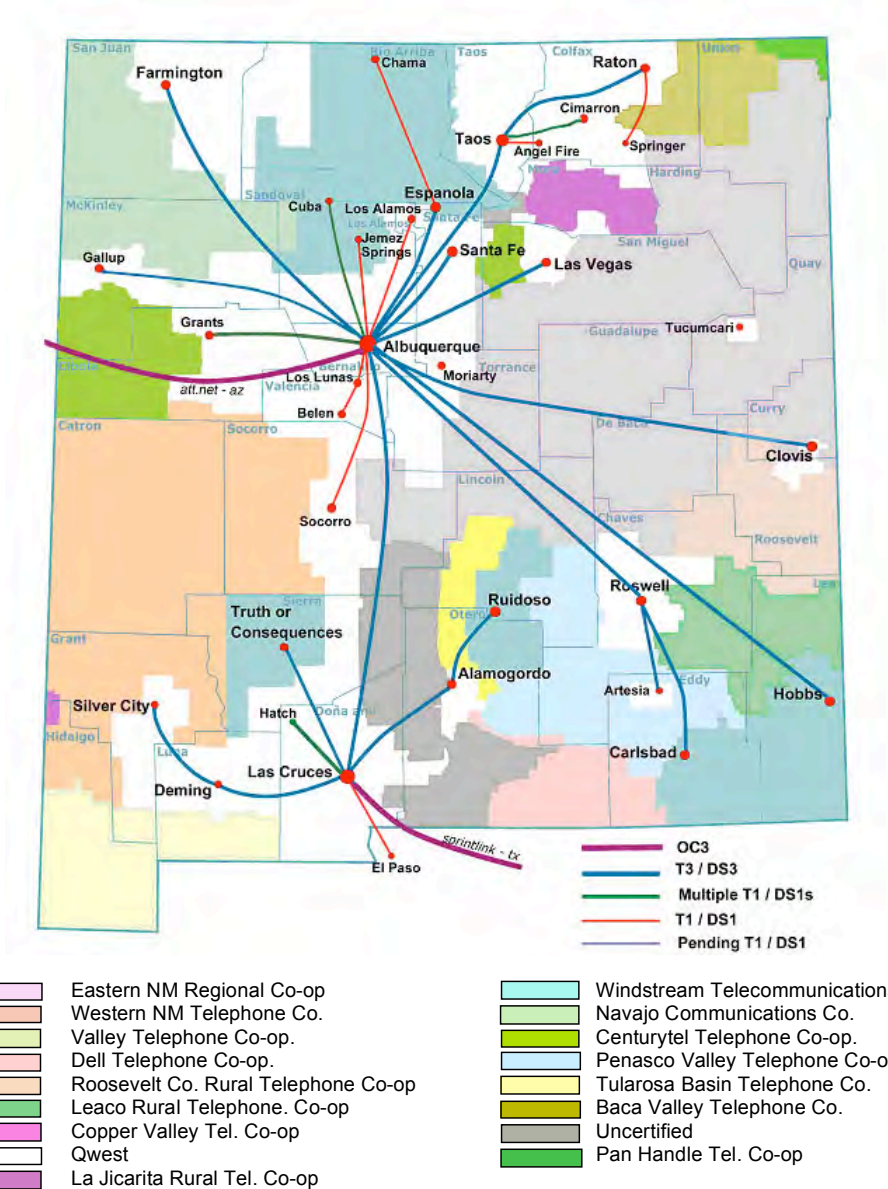

USDA RUS CC & DLT Grants in NM

AbileneNet National Peering Sites

Albuquerque GigaPOP + LambdaRail-Net Connectivity Overview

ABQG Connectivity Overview

Southwest Telehealth Access Grid Net of Nets

CHECS-Net Sites

CHECS-Net VideoConferencing Sites

NM Indian Lands

Navajo Nation Networks

ZiaNet Network

| | |
|---|---|
|  | ZiaNet's Network 10-1-2007 |
|---|---|

Sandoval County Broadband Wireless Backbone

FastTrack CO-NM Fiber Network

Data use subject to license.

© 2006 DeLorme. Topo USA® 6.0.

www.delorme.com

 Backbone Fiber Optic Route

FastTrack Farmington Fiber Network

CityLink Telecommunications Downtown Albuquerque Fiber Network

Mesa Del Sol Master Plan

NM Spaceport Network Backbone

NM Information Technology Cluster Areas & Gateways

Information Technology Cluster Areas

Information
Technology
Clusters

Information
Technology
Gateways