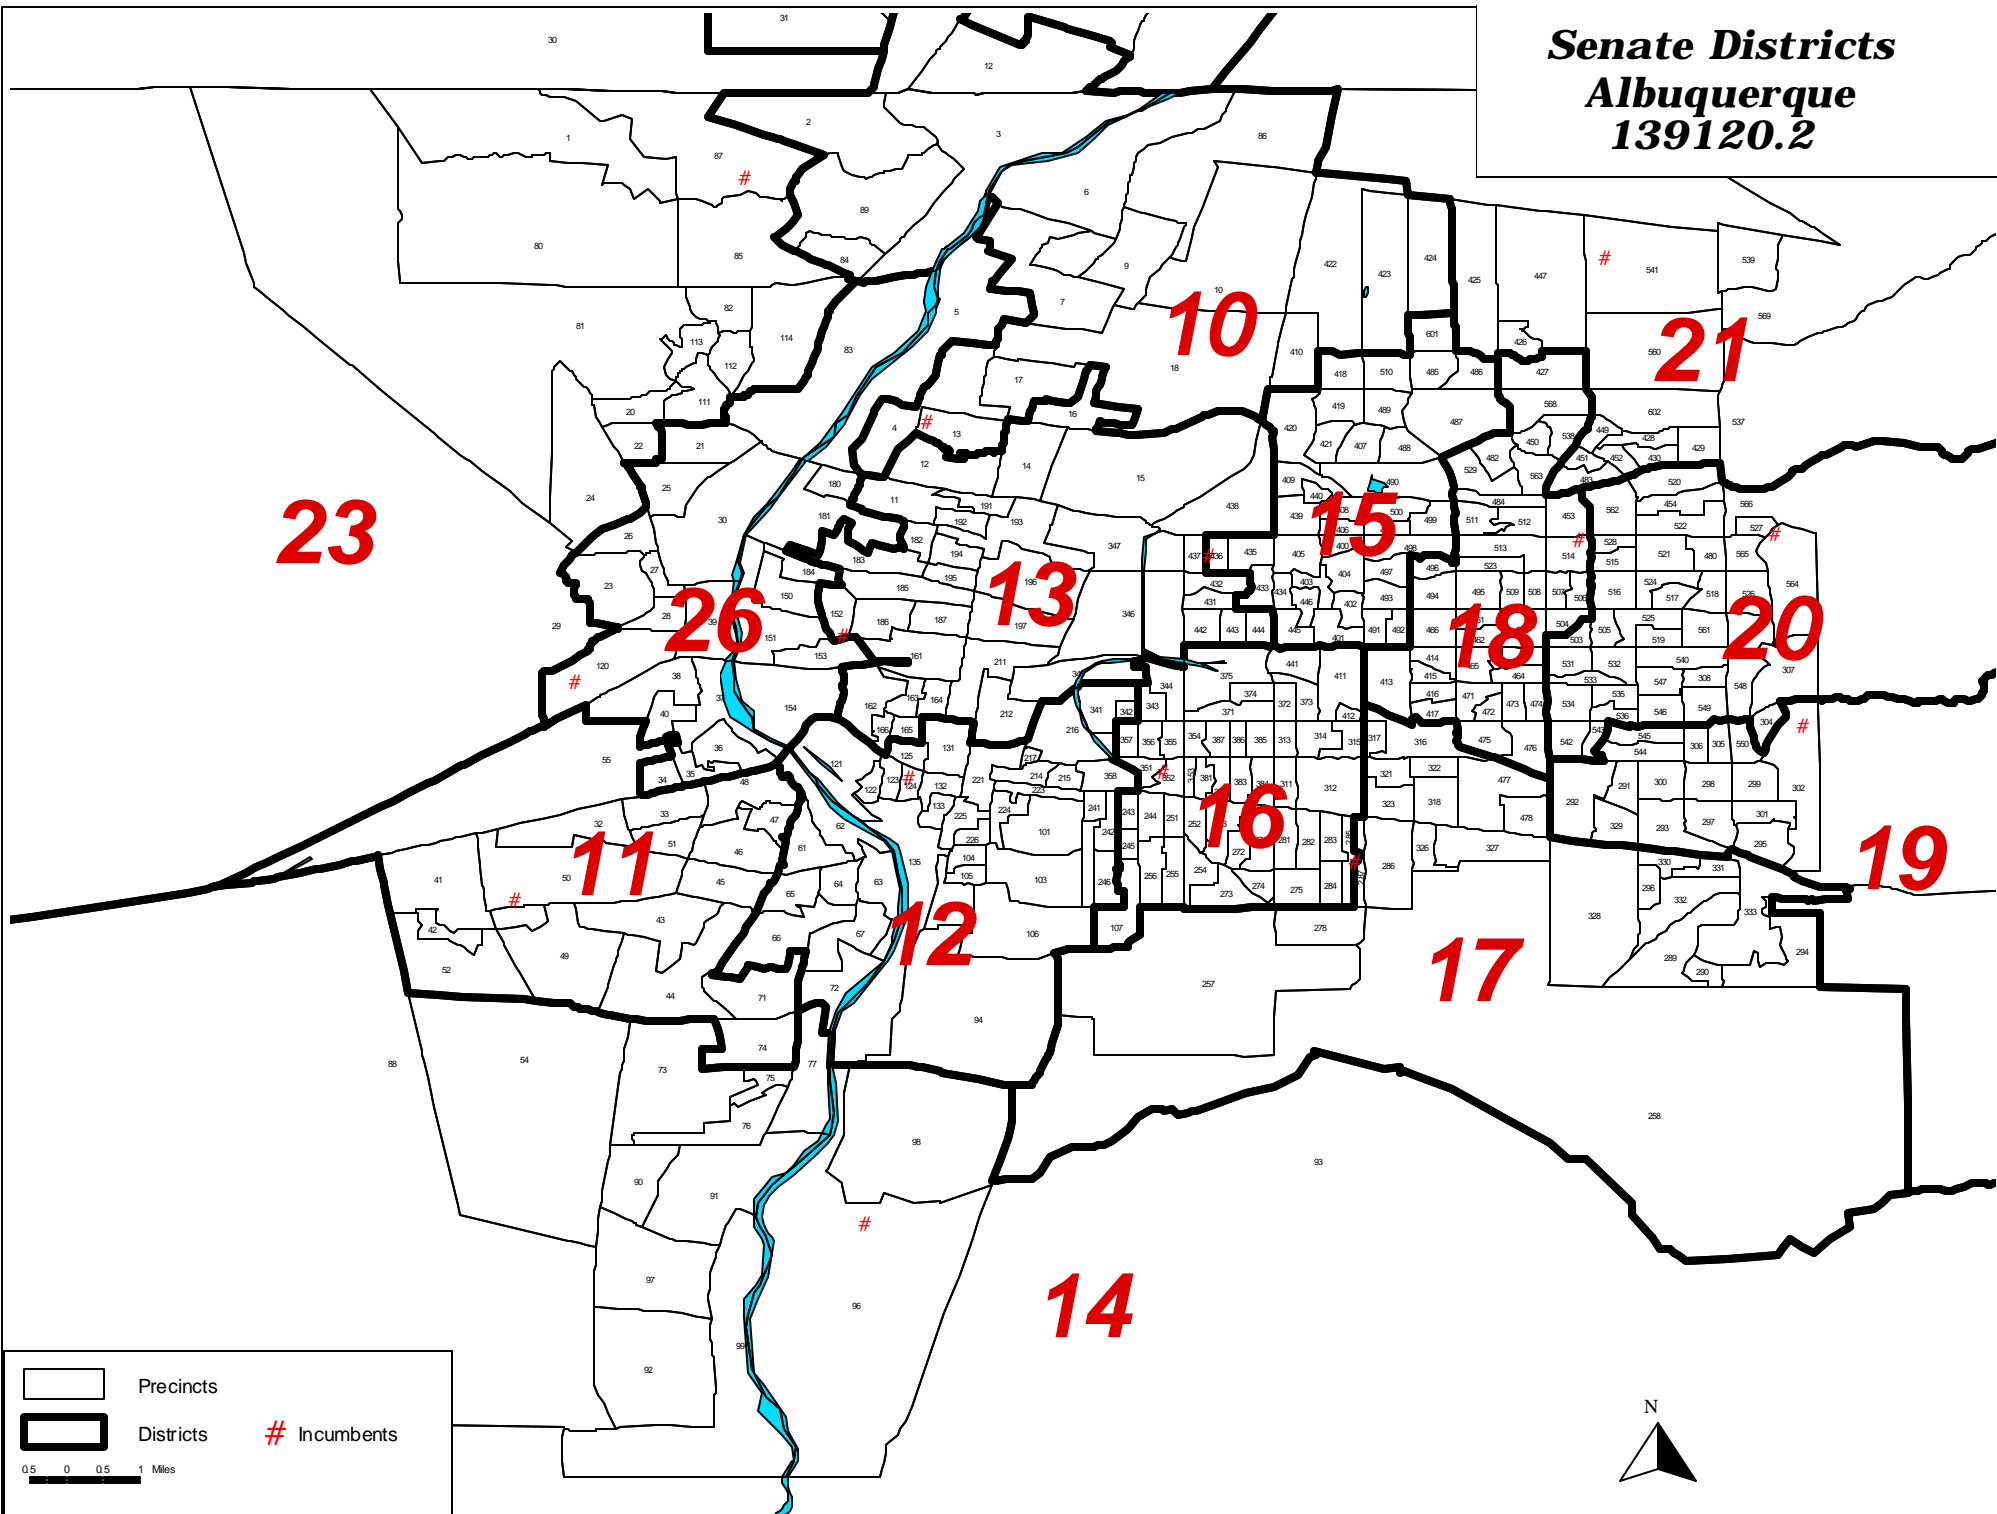

Senate Districts Albuquerque 139120.2

▭ Precincts
▭ Districts # Incumbents

0.5 0 0.5 1 Miles