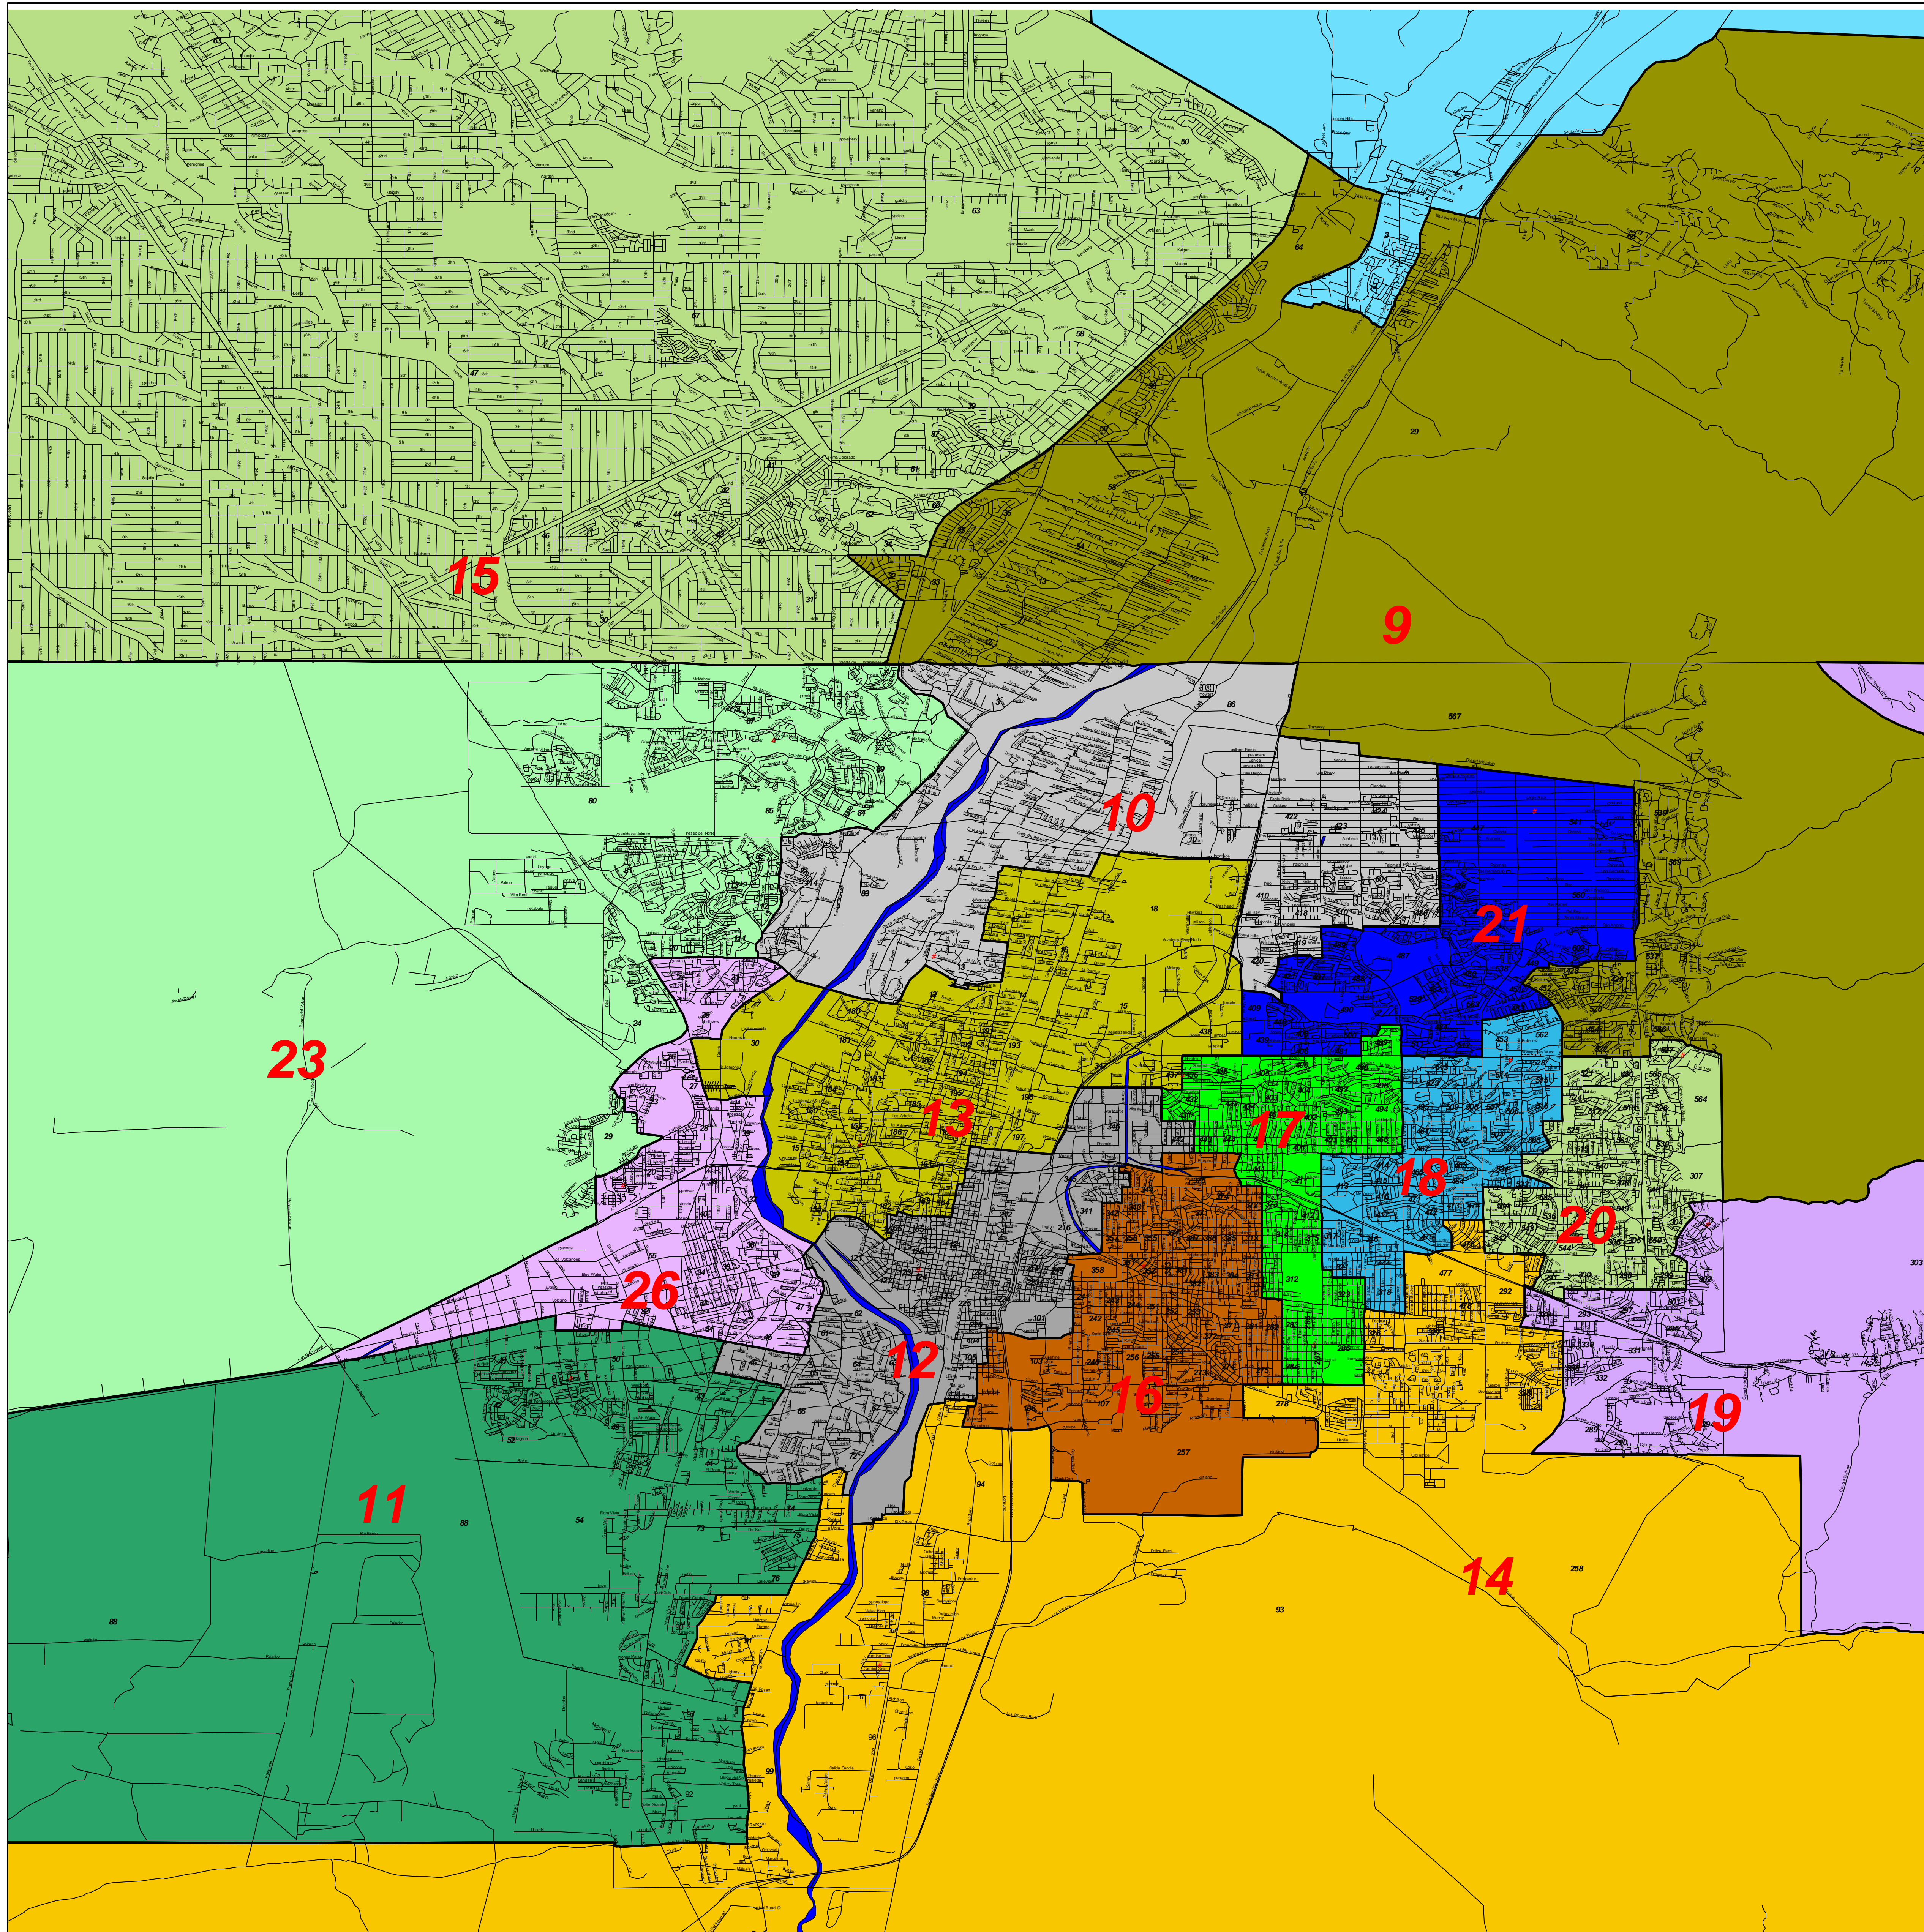

Albuquerque Metro Senate Districts

138931.5

138931.5

2 0 2 4 Miles

-  Precincts
-  Counties
-  Districts
-  Incumbents

New Mexico

Central Valencia Co.