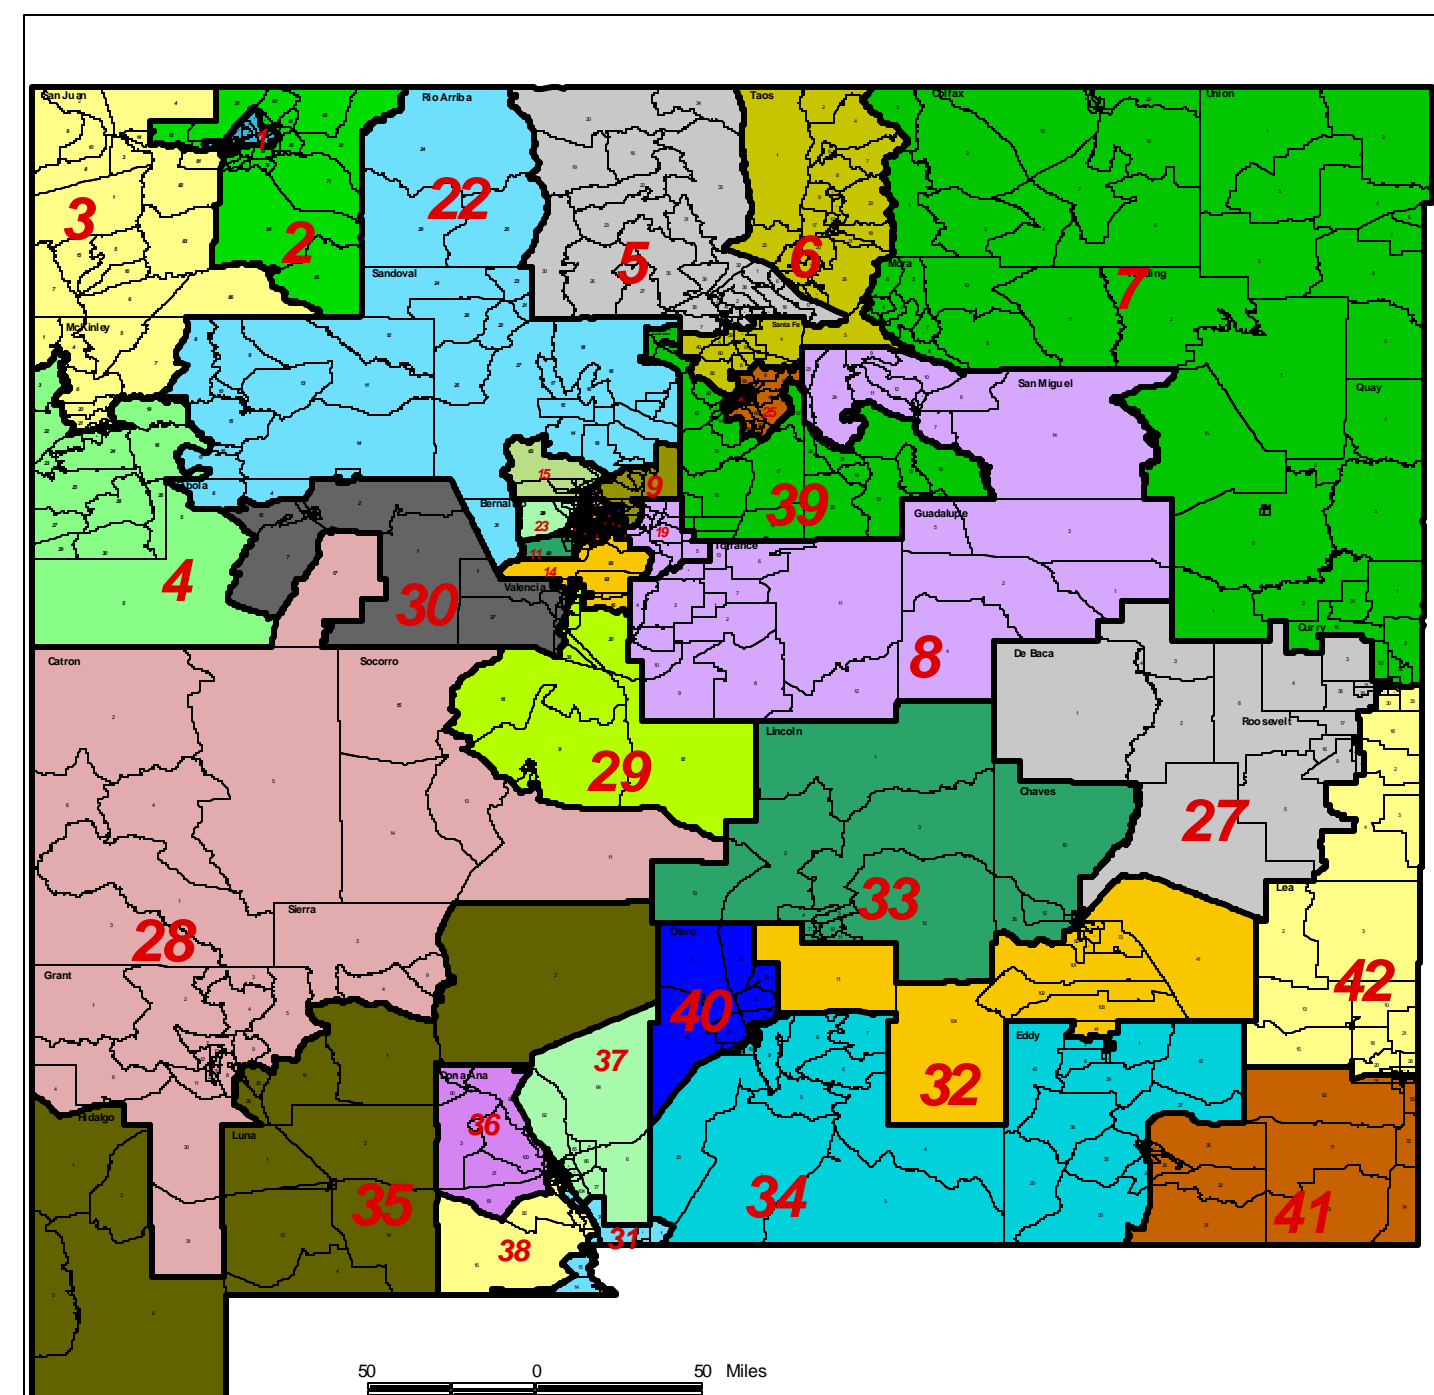

Albuquerque Metro Senate Districts

138931.5

138931.5

2 0 2 4 Miles

-  Precincts
-  Counties
-  Districts
-  Incumbents

New Mexico

Central Valencia Co.