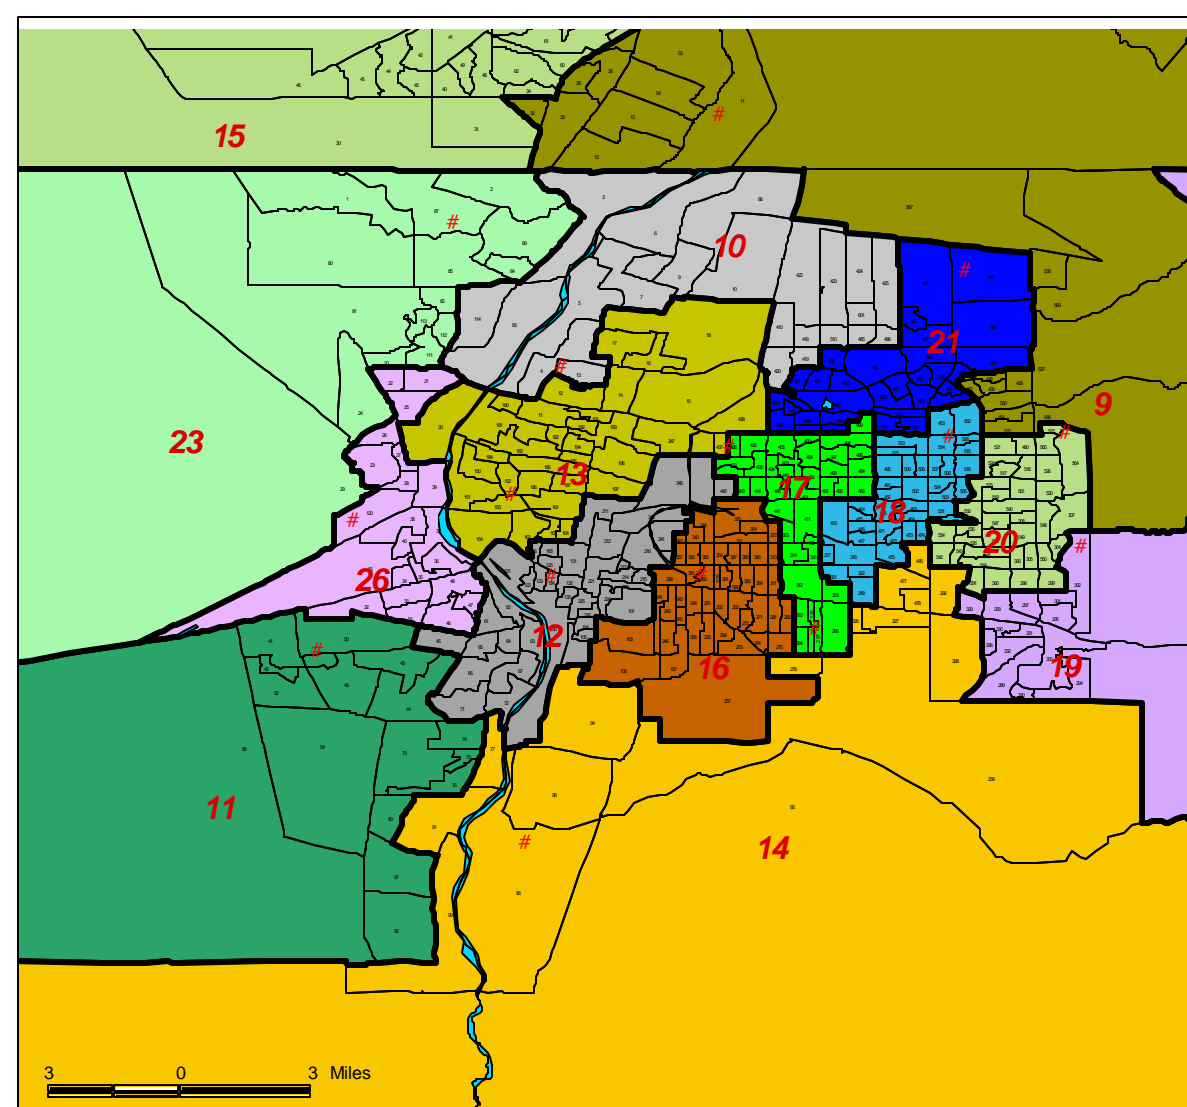

New Mexico State Senate Districts

138931.5

20 0 20 40 Miles

-  Precincts
-  Counties
-  Districts
-  # Incumbents

Albuquerque Area

Santa Fe Area

Las Cruces Area