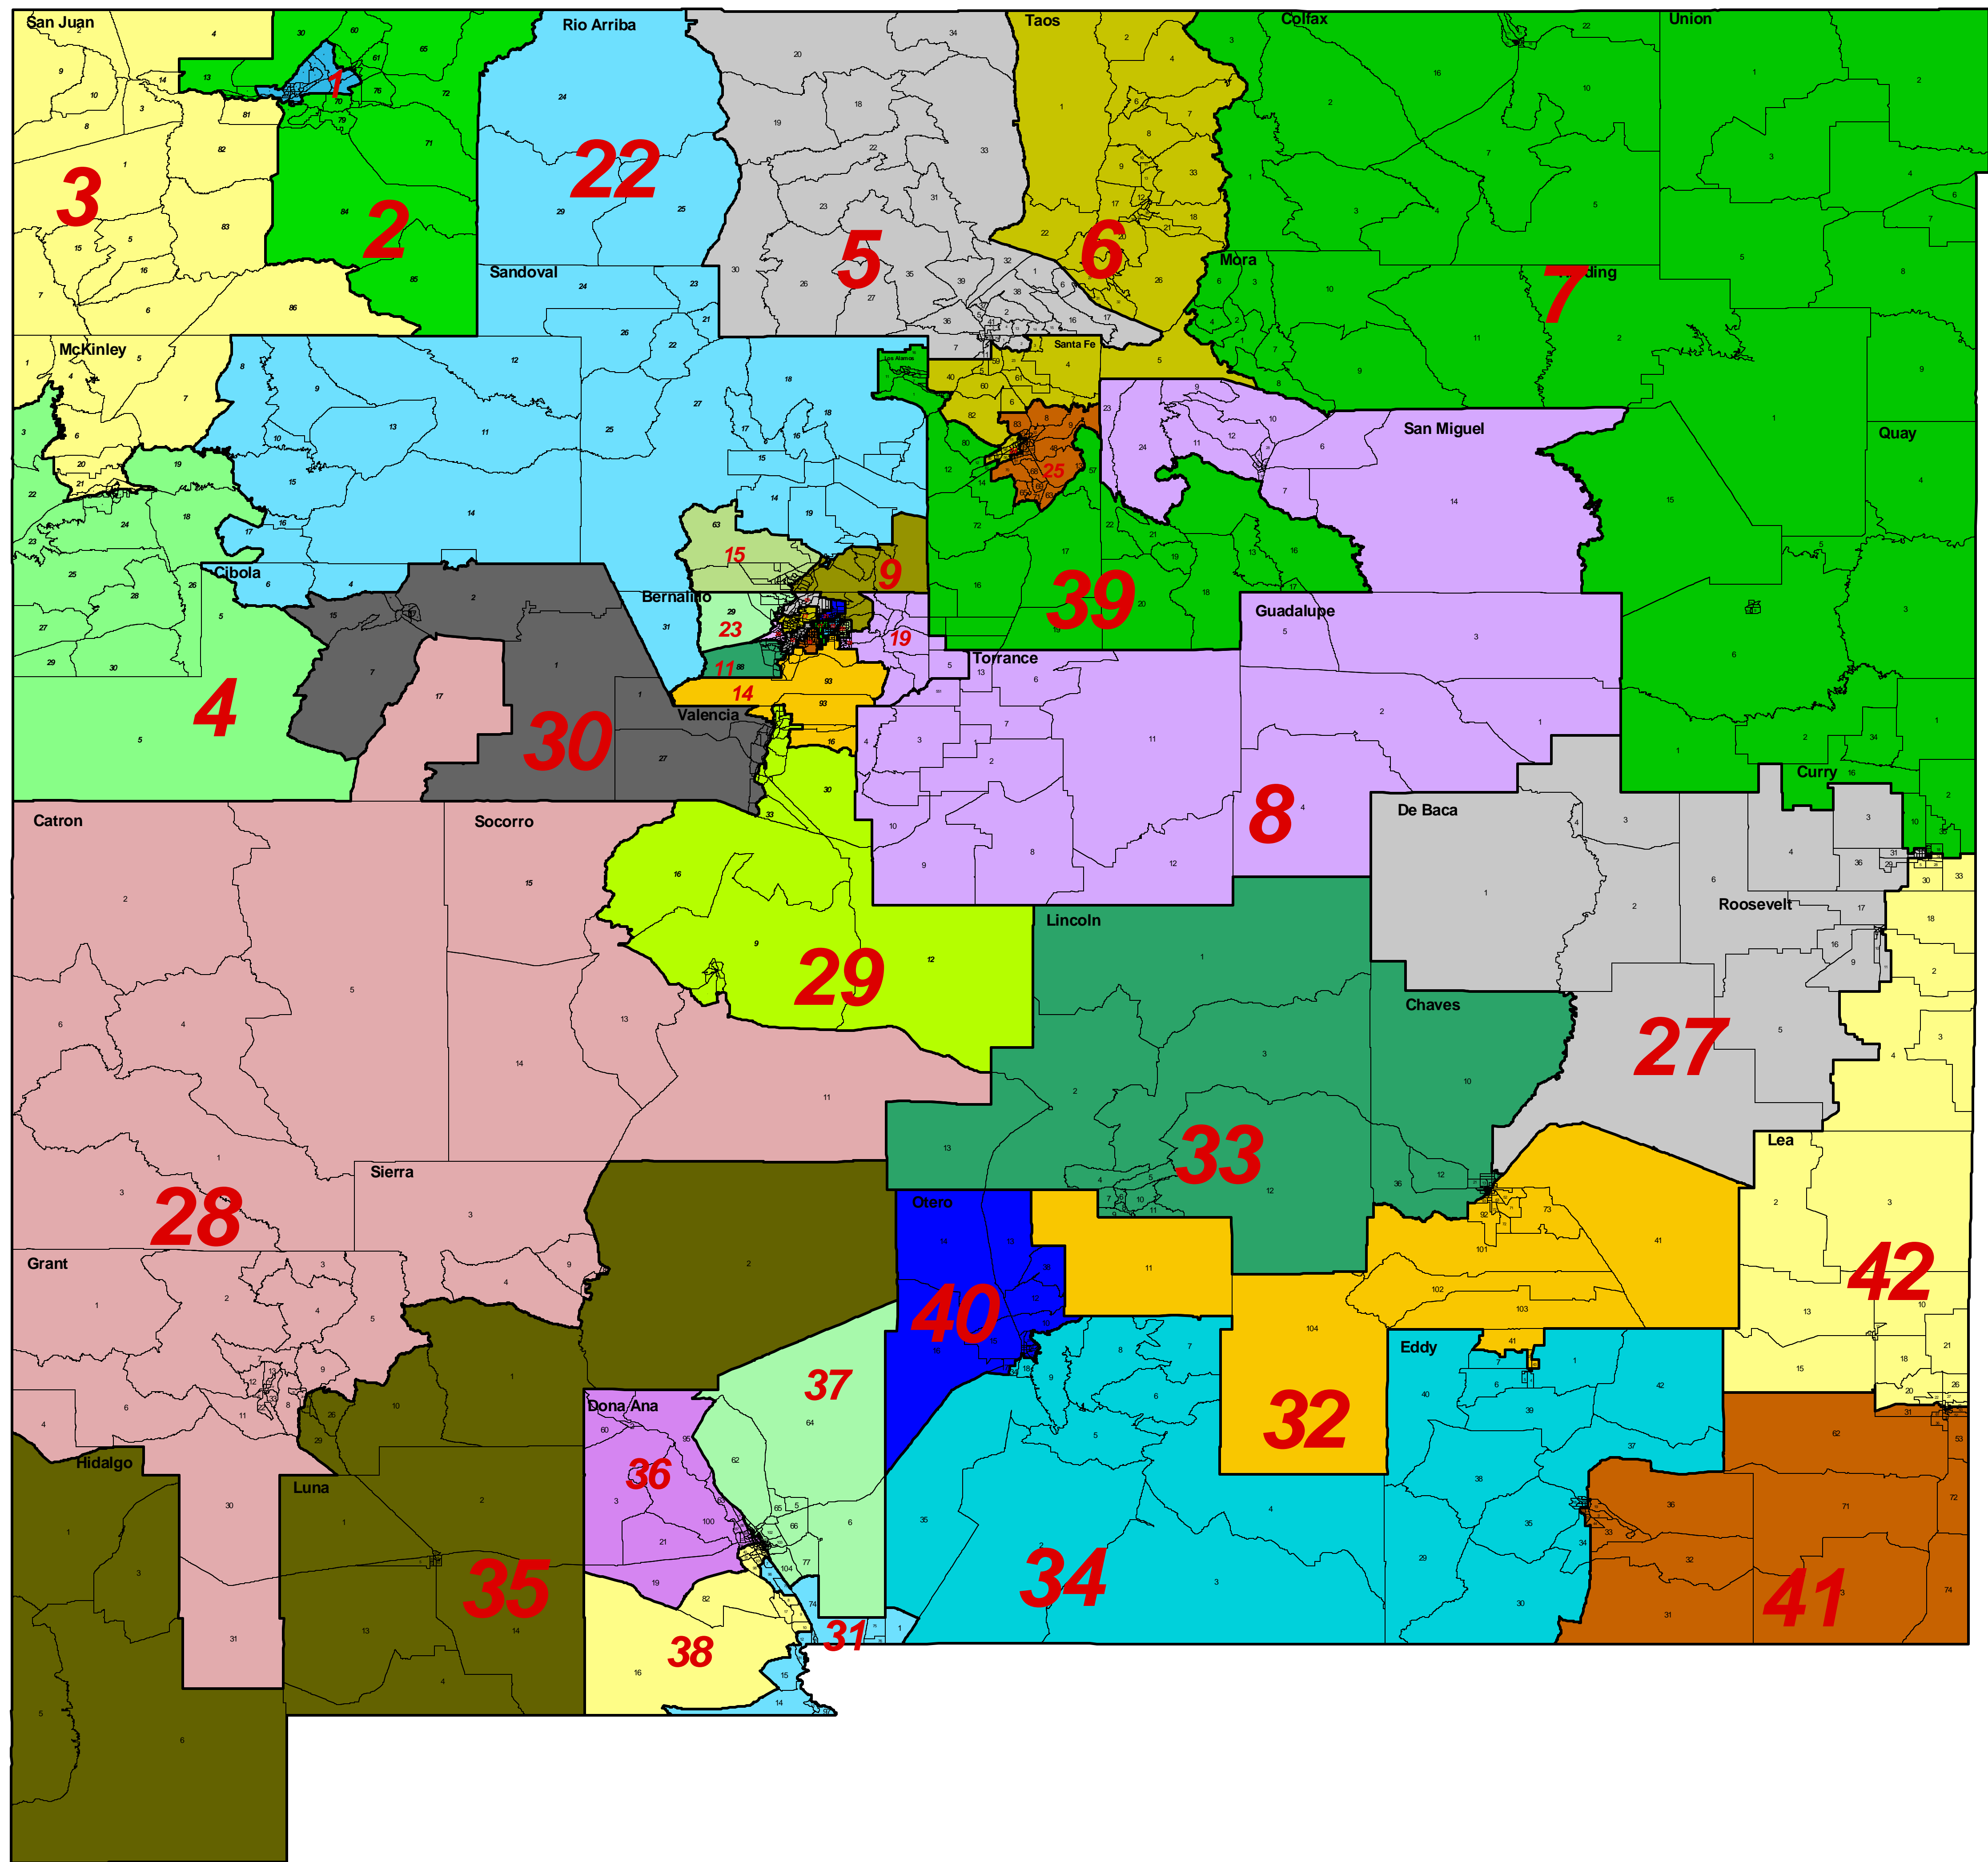

New Mexico State Senate Districts

138931.5

20 0 20 40 Miles

-  Precincts
-  Counties
-  Districts
-  # Incumbents

Albuquerque Area

Santa Fe Area

Las Cruces Area