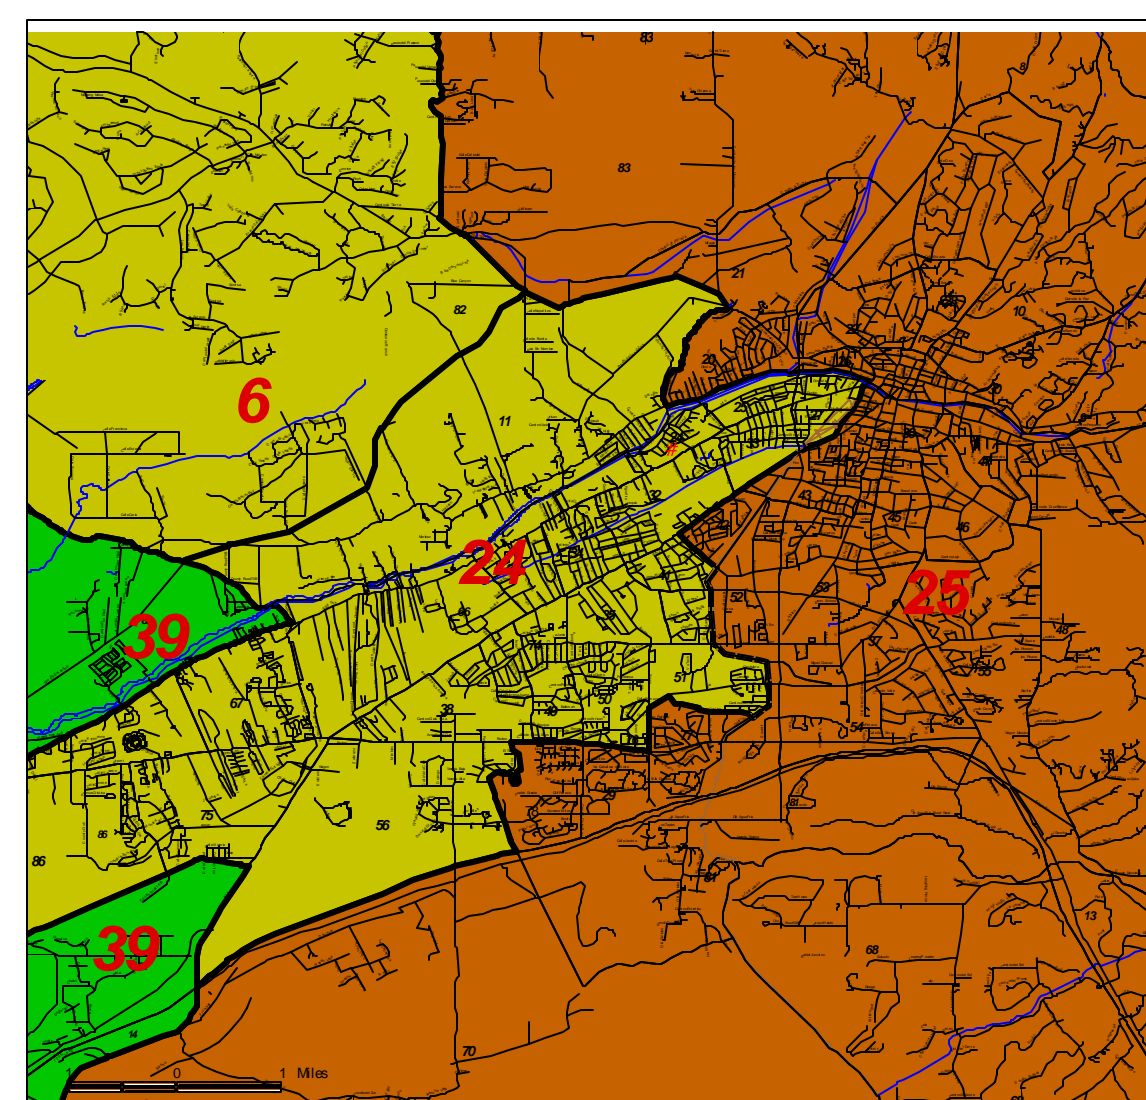

New Mexico State Senate Districts

138931.5

20 0 20 40 Miles

-  Precincts
-  Counties
-  Districts
-  # Incumbents

Albuquerque Area

Santa Fe Area

Las Cruces Area