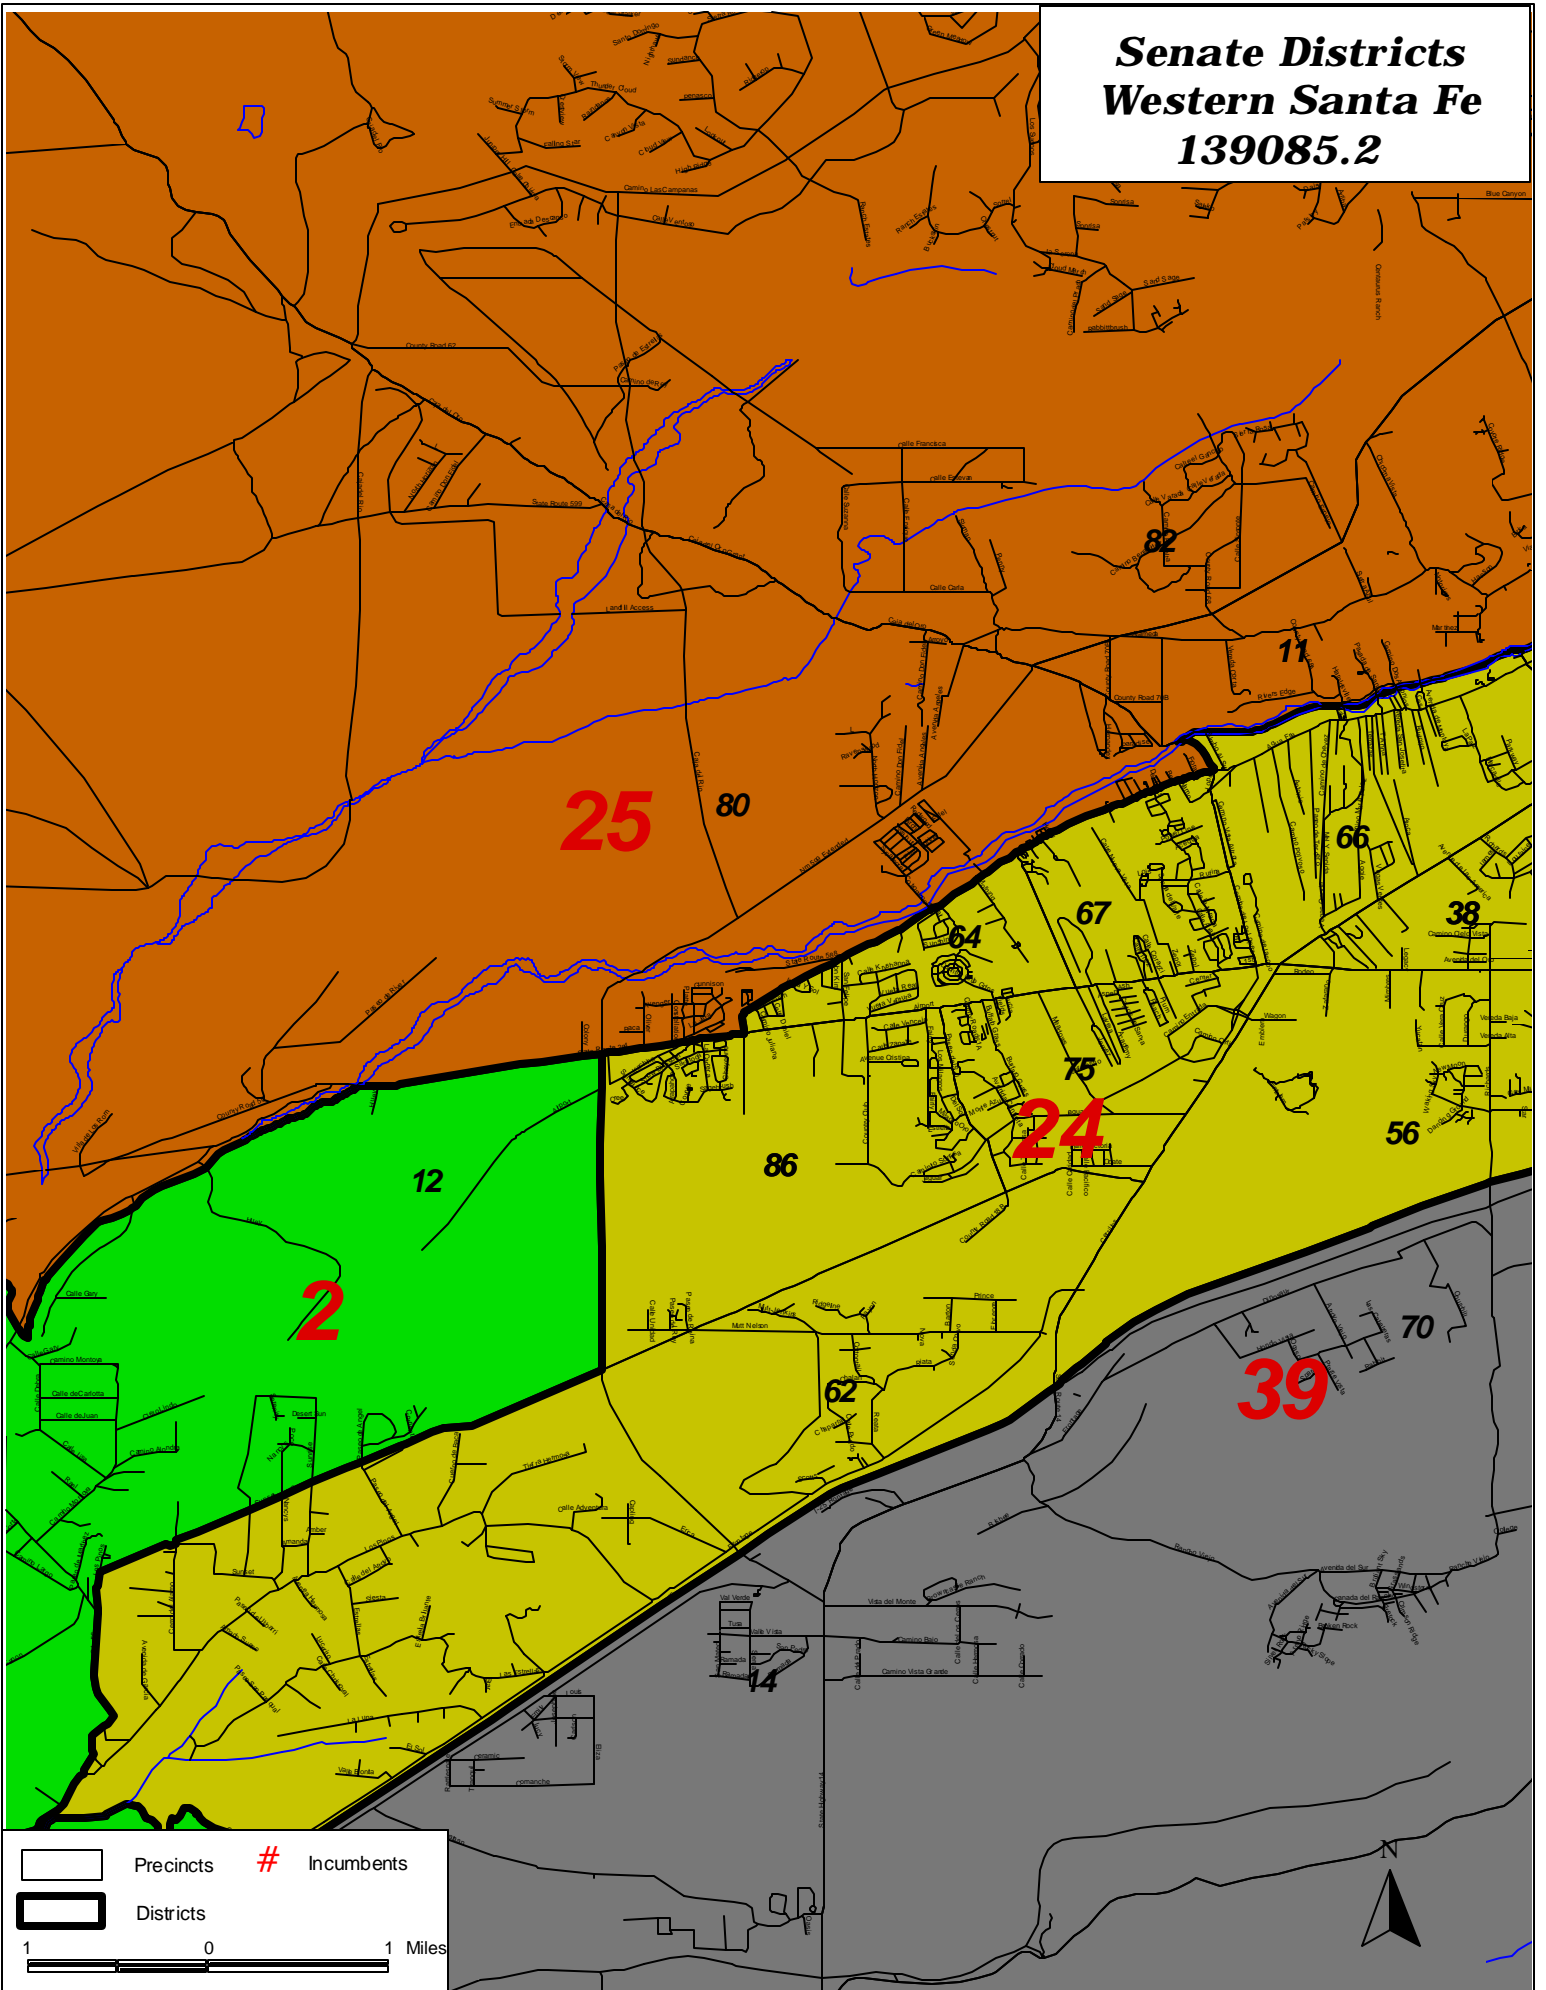

Senate Districts Western Santa Fe 139085.2

Precincts # Incumbents
 Districts

1 0 1 Miles