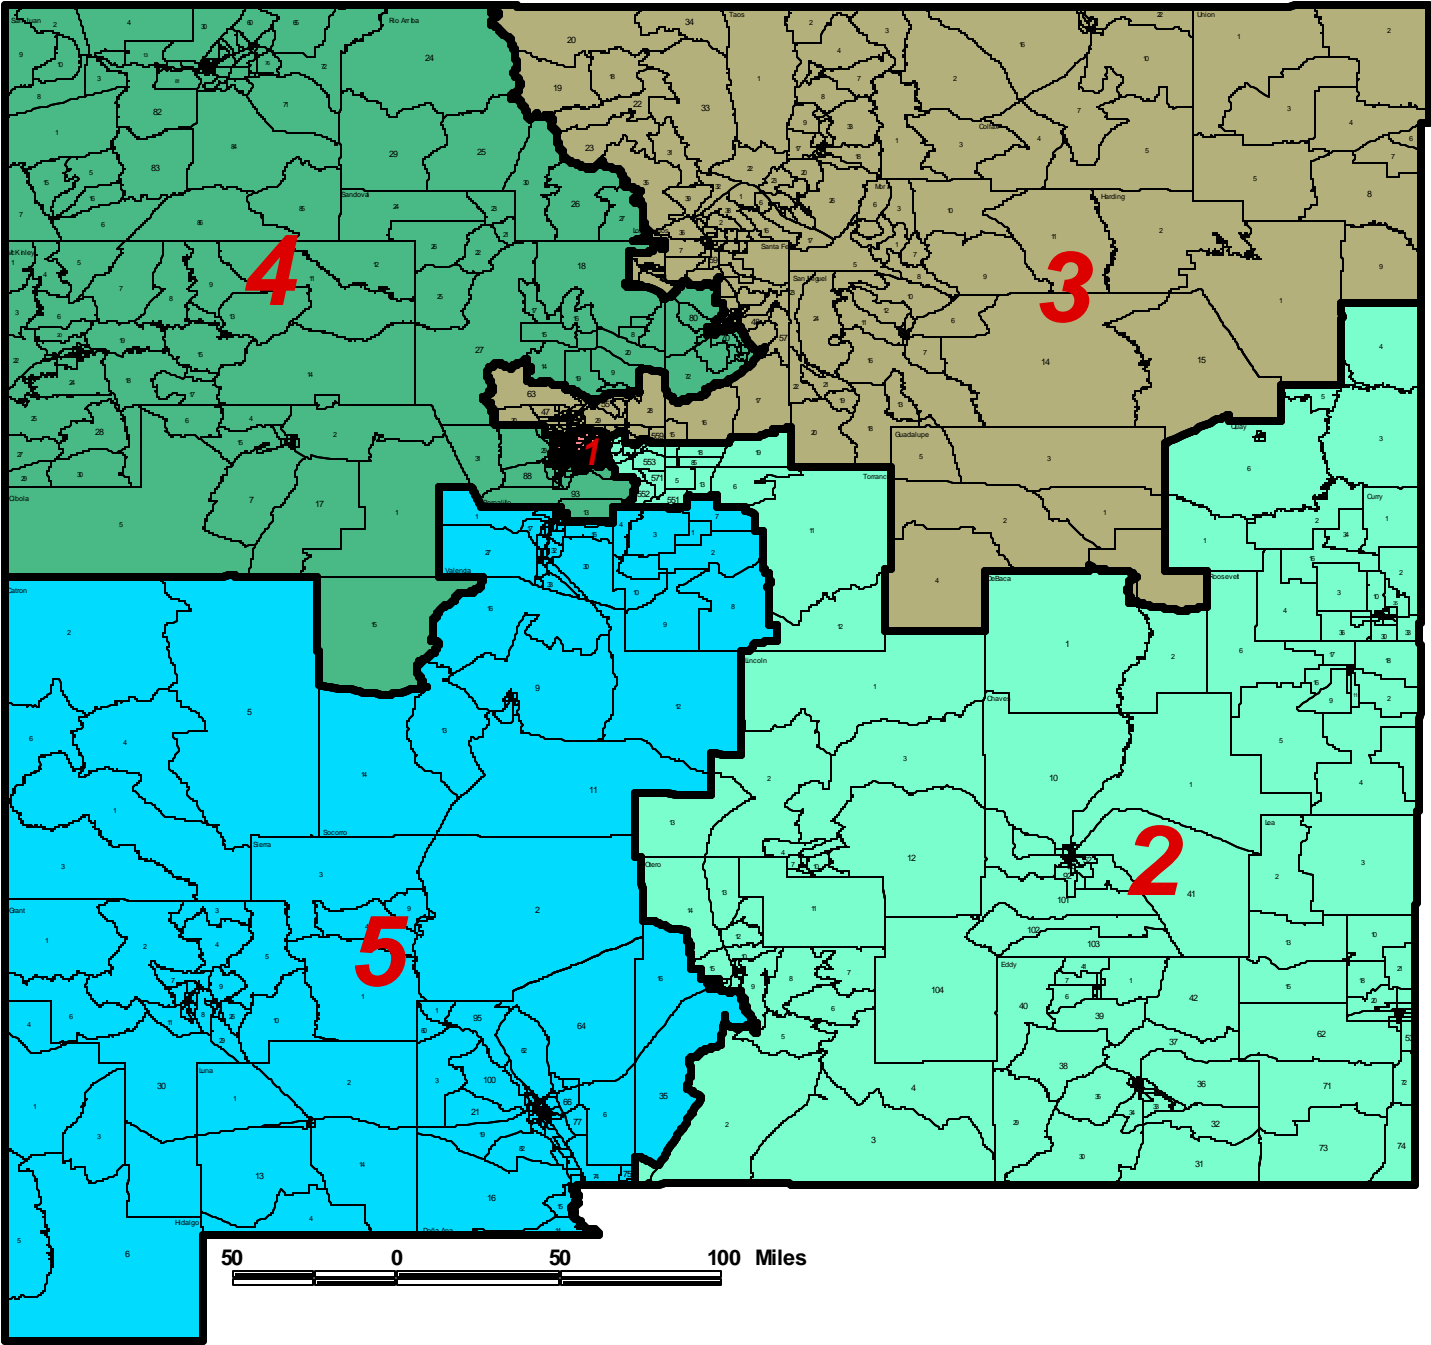

Public Regulation Commission 139170.1

-  Voting Districts
-  Counties
-  PRC Districts

September 19, 2001