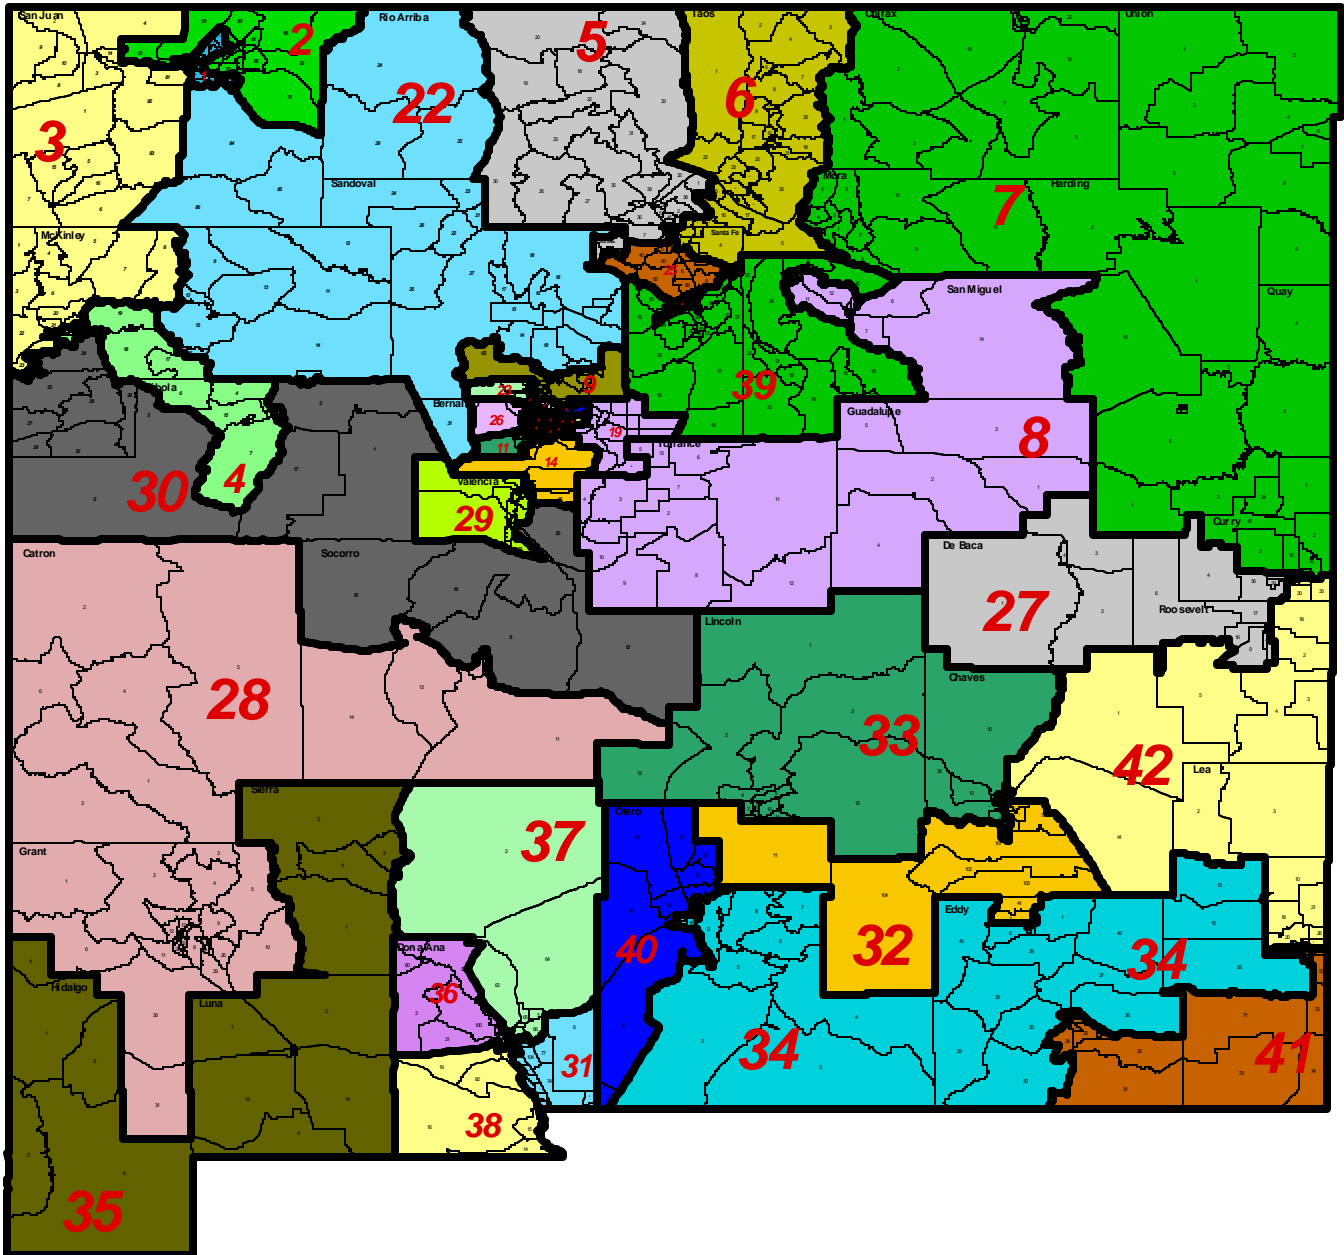

Senate Districts Albuquerque Metro Area Concept C

Research & Polling, Inc.

August 22, 2001