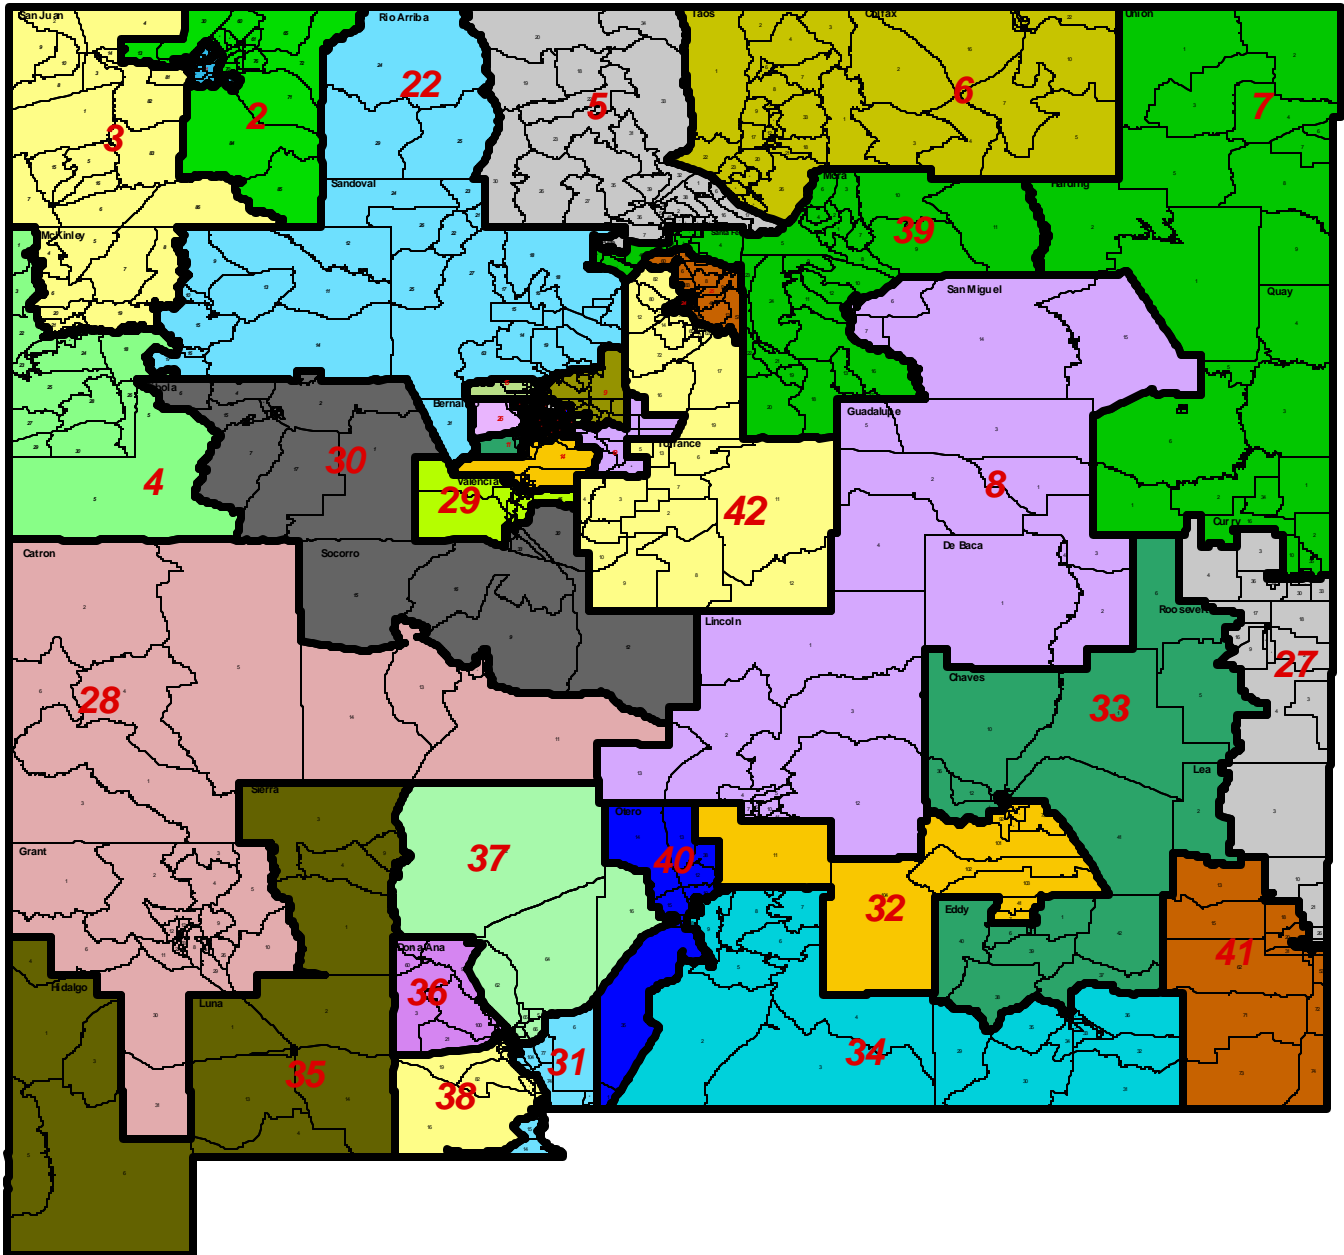

Senate Districts Albuquerque Metro Area Concept A

Research & Polling, Inc. August 21, 2001