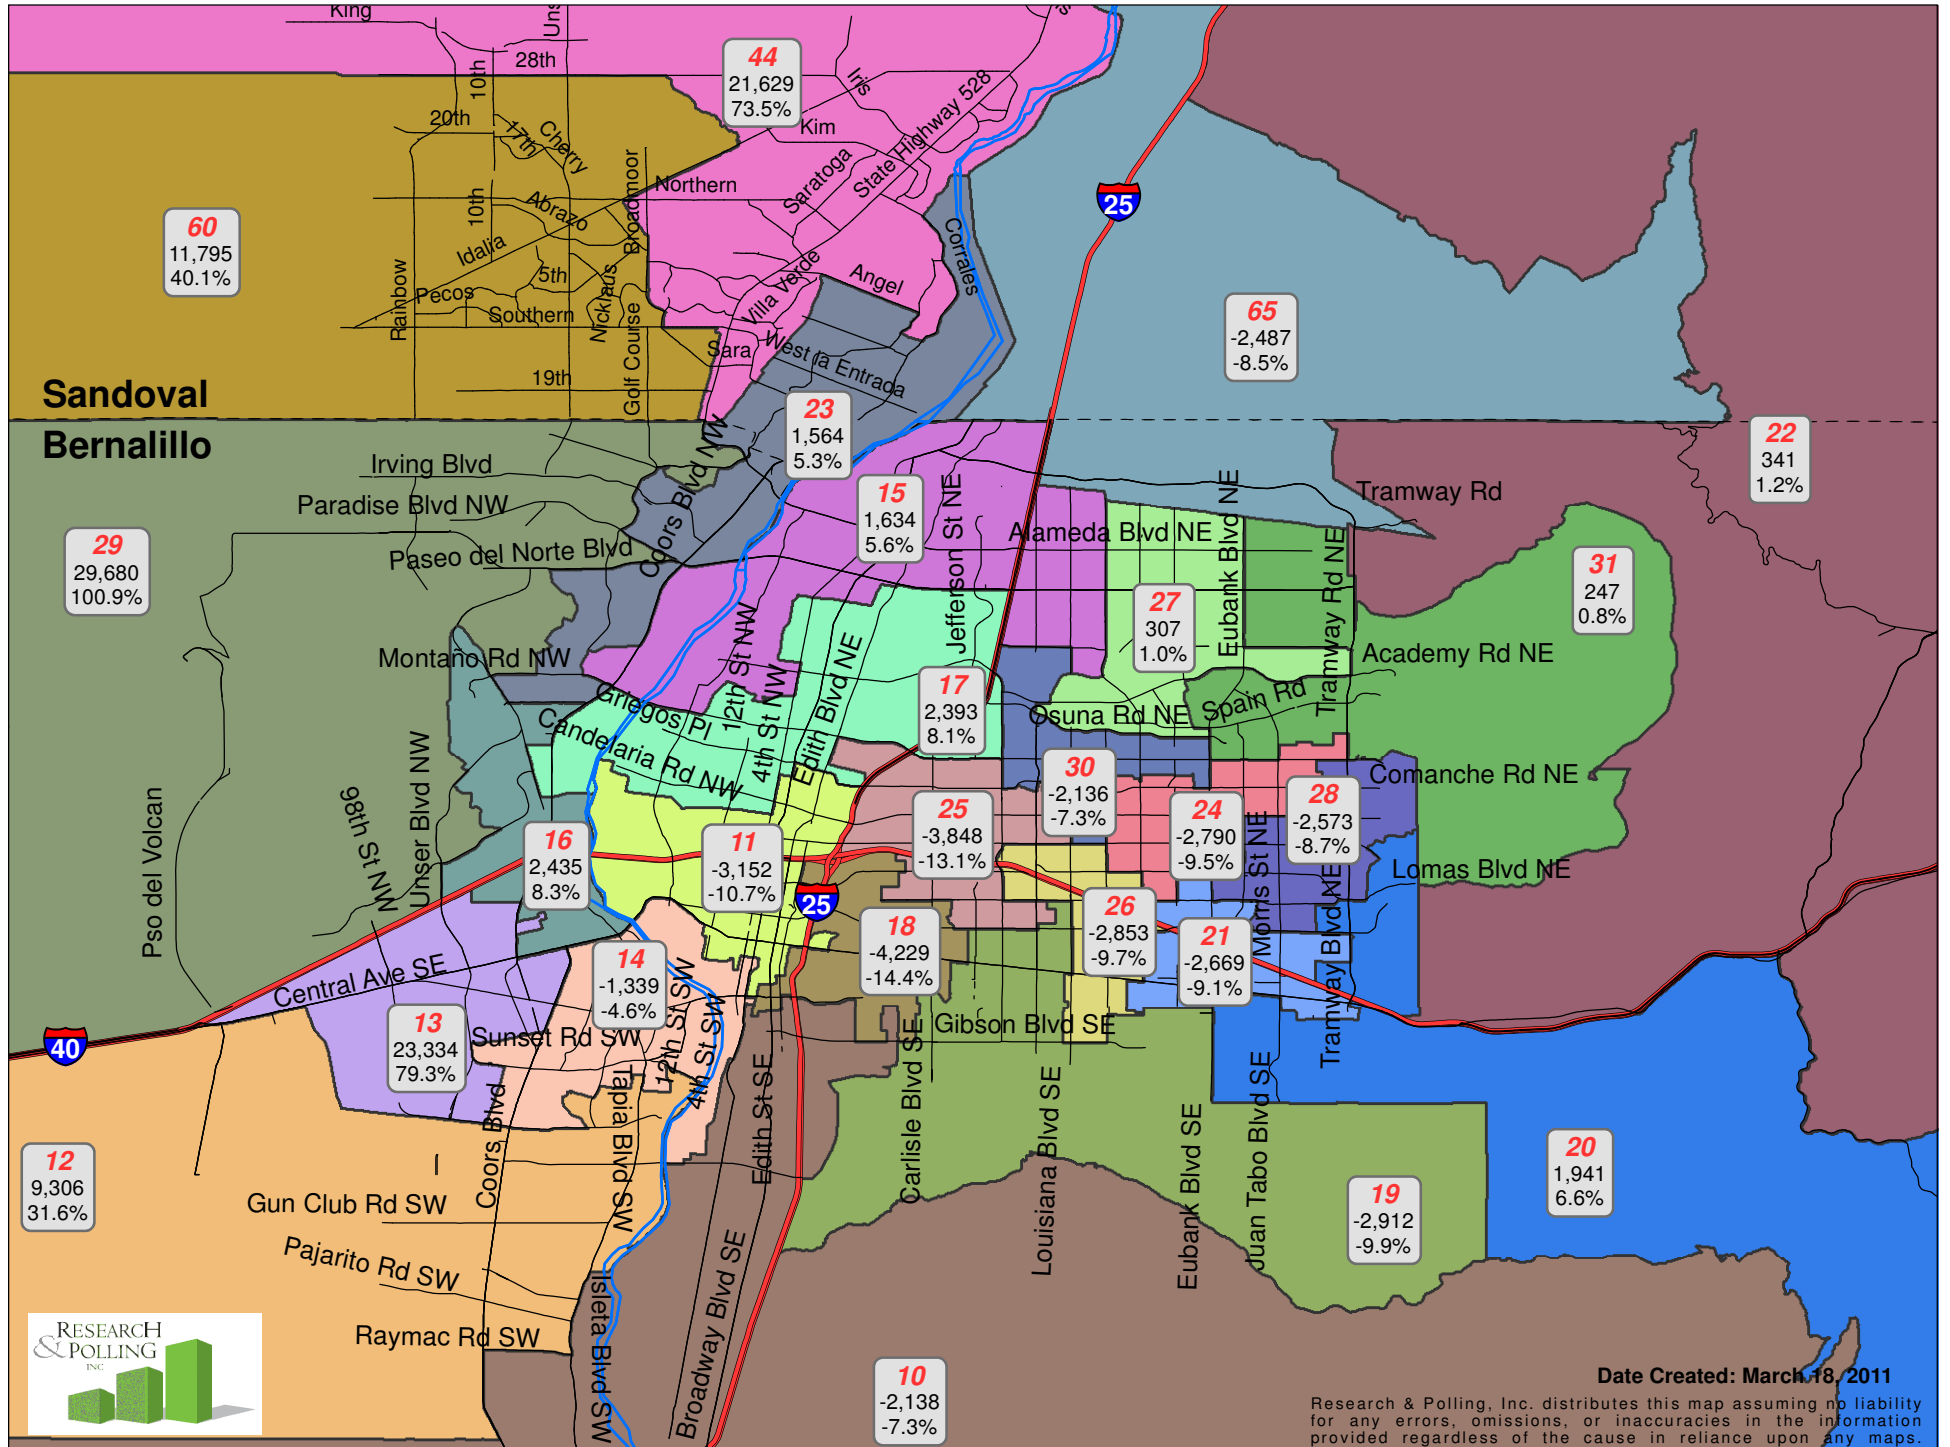

House District Deviation Albuquerque Metro

Date Created: March 18, 2011

Research & Polling, Inc. distributes this map assuming no liability for any errors, omissions, or inaccuracies in the information provided regardless of the cause in reliance upon any maps.