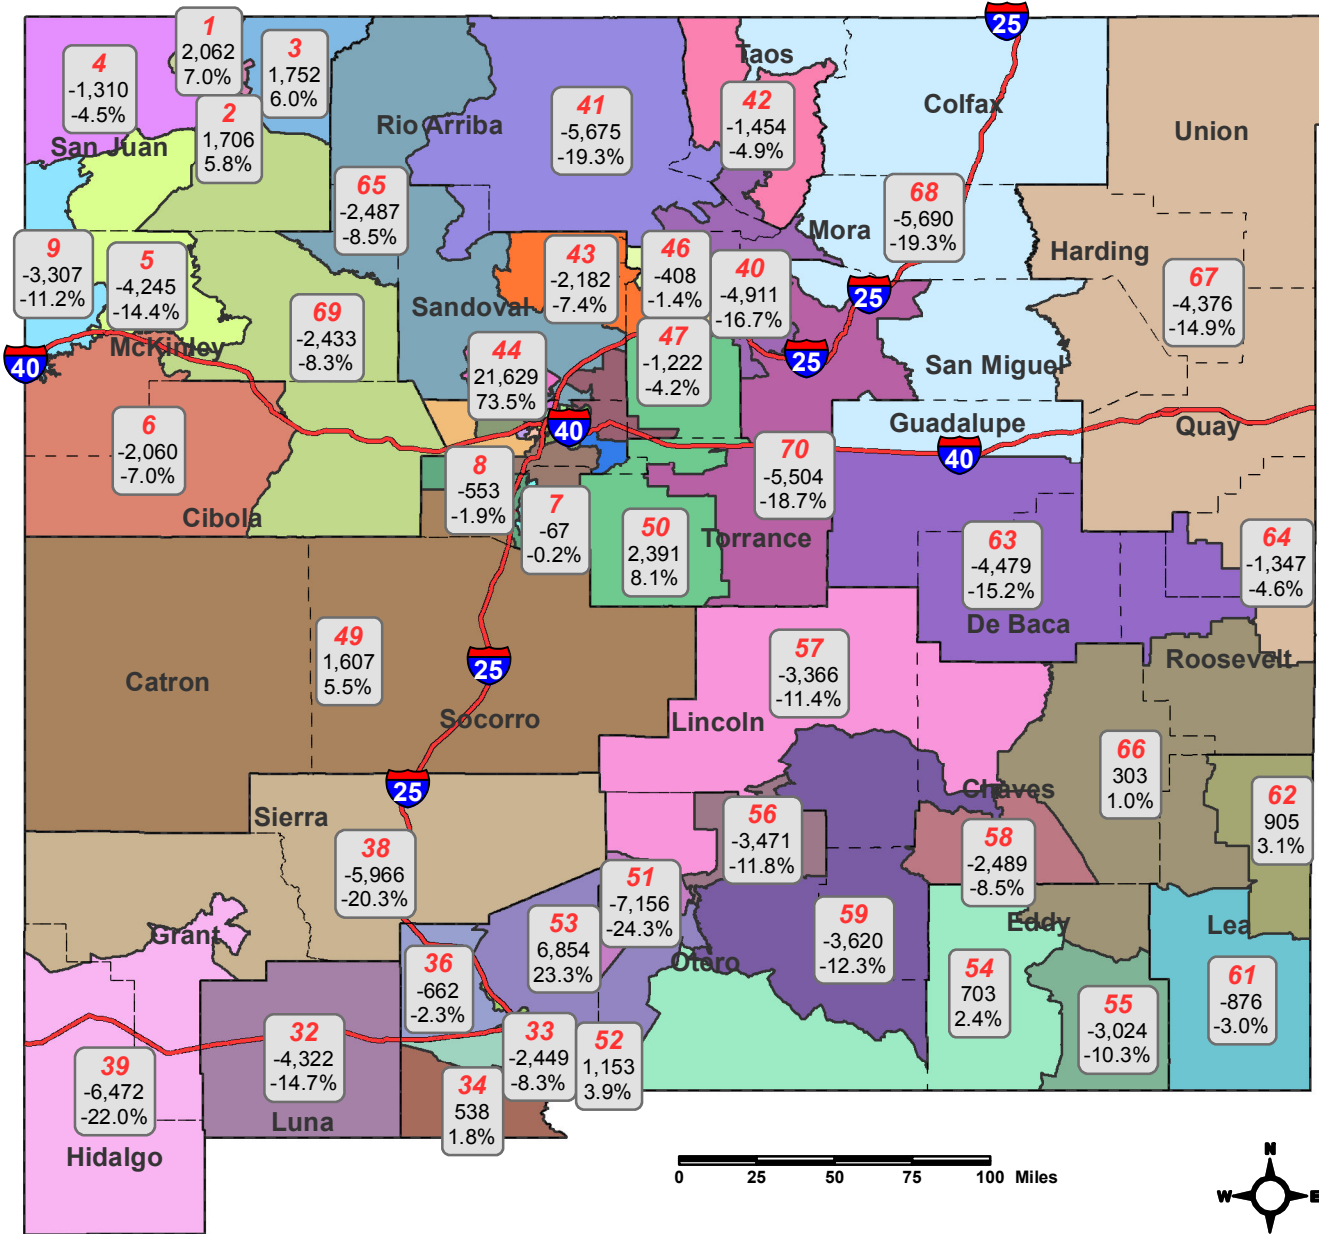

House District Deviation New Mexico

Legend
Counties