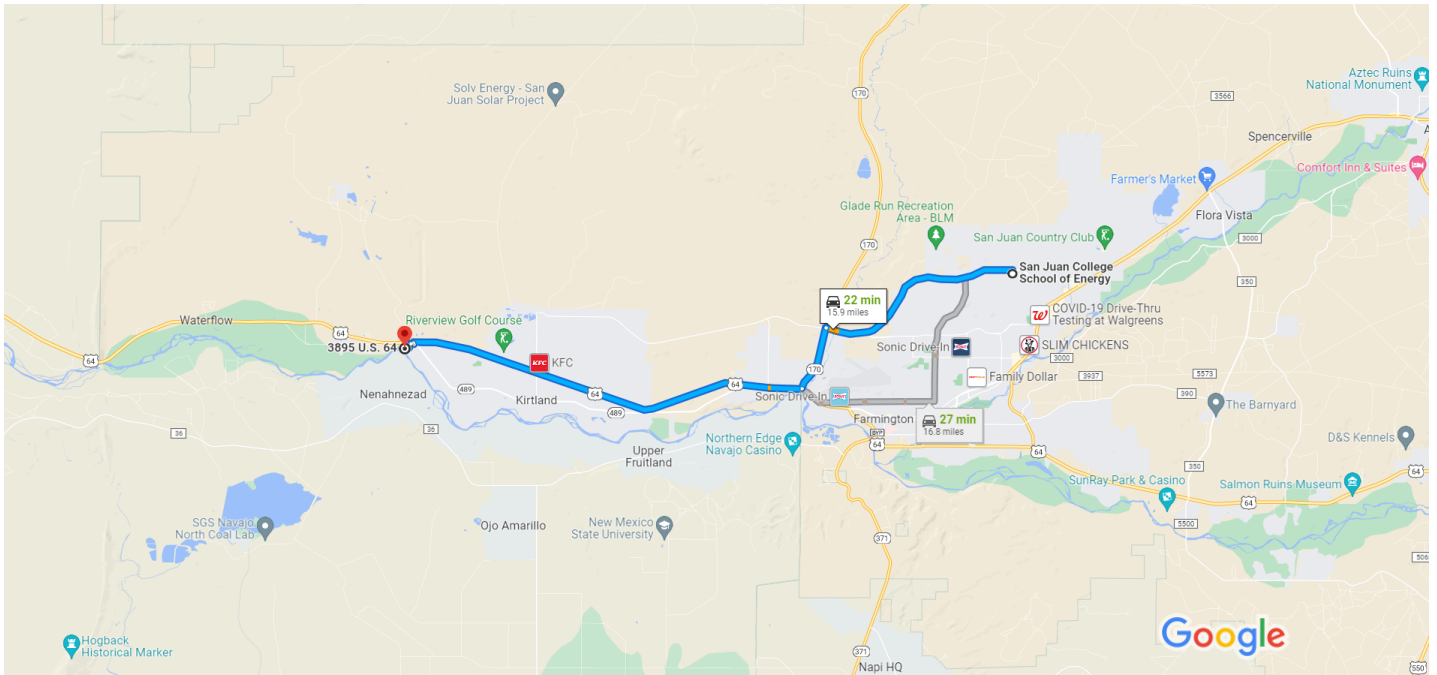

San Juan College School of Energy, 5301 College Blvd, Farmington, NM 87402 to 3895 US-64, Fruitland, NM 87416

Drive 15.9 miles, 22 min

Map data ©2023 Google 2 mi

San Juan College School of Energy
5301 College Blvd, Farmington, NM 87402

Take Pinon Hills Blvd to US-64 W/W Main St

- 9 min (6.4 mi)
- ↑ 1. Head north on College Blvd toward Pinon Hills Blvd
- 404 ft
- ← 2. Turn left at the 1st cross street onto Pinon Hills Blvd
- 4.9 mi
- ← 3. Turn left onto NM-170
- 1.5 mi
- ↪ 4. Turn right onto US-64 W/W Main St
- [Continue to follow US-64 W](#)
- 11 min (9.1 mi)

Continue on Old Kirtland Hwy to your destination in Kirtland

- 3 min (0.3 mi)
- ← 5. Turn left onto Old Kirtland Hwy
- 226 ft
- ↪ 6. Sharp right to stay on Old Kirtland Hwy
- 351 ft

↩ 7. Turn left

0.1 mi

↗ 8. Slight right

 Destination will be on the right

495 ft

3895 US-64

Fruitland, NM 87416