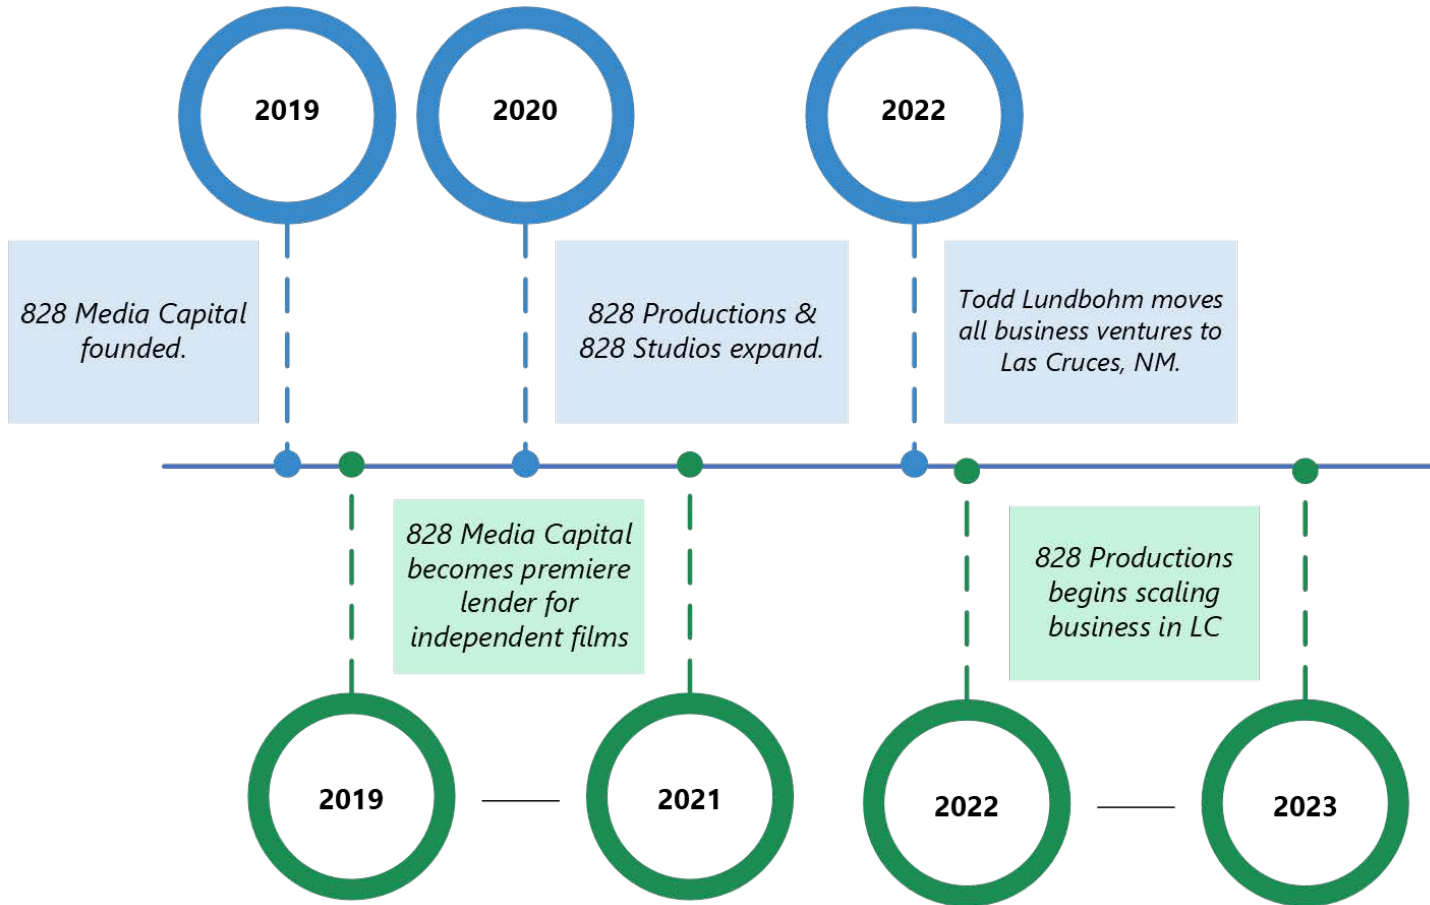

828

PRODUCTIONS

REVENUE STABILIZATION AND TAX POLICY COMMITTEE

Mission Statement

828 Productions was founded to help artists tell their stories across genres, big or small. By providing comprehensive administrative, financial, and production services, we can create, and help others create, great content that will entertain and inform audiences around the world.

Our Journey

To Las Cruces and New Mexico

All things work together for good.

828 Productions History

Launch Pad For Expansion

Las Cruces is a burgeoning market that has a lot of potential for many industries to thrive, including ours. The locations offer a variety of looks and, Las Cruces specifically, has one of the best film tax incentives in the world. This, on top of the fact that it is the second largest city in NM and already offers many of the amenities a film production company would need, makes it a natural choice to grow our business.

828 Productions Executives

Investing in Southern New Mexico

LOCAL WORKFORCE

INFRASTRUCTURE

PRODUCTION

Local Workforce

Job creation in New Mexico.

Full-Time Job Creation

828

PRODUCTIONS

THANK YOU FOR YOUR TIME