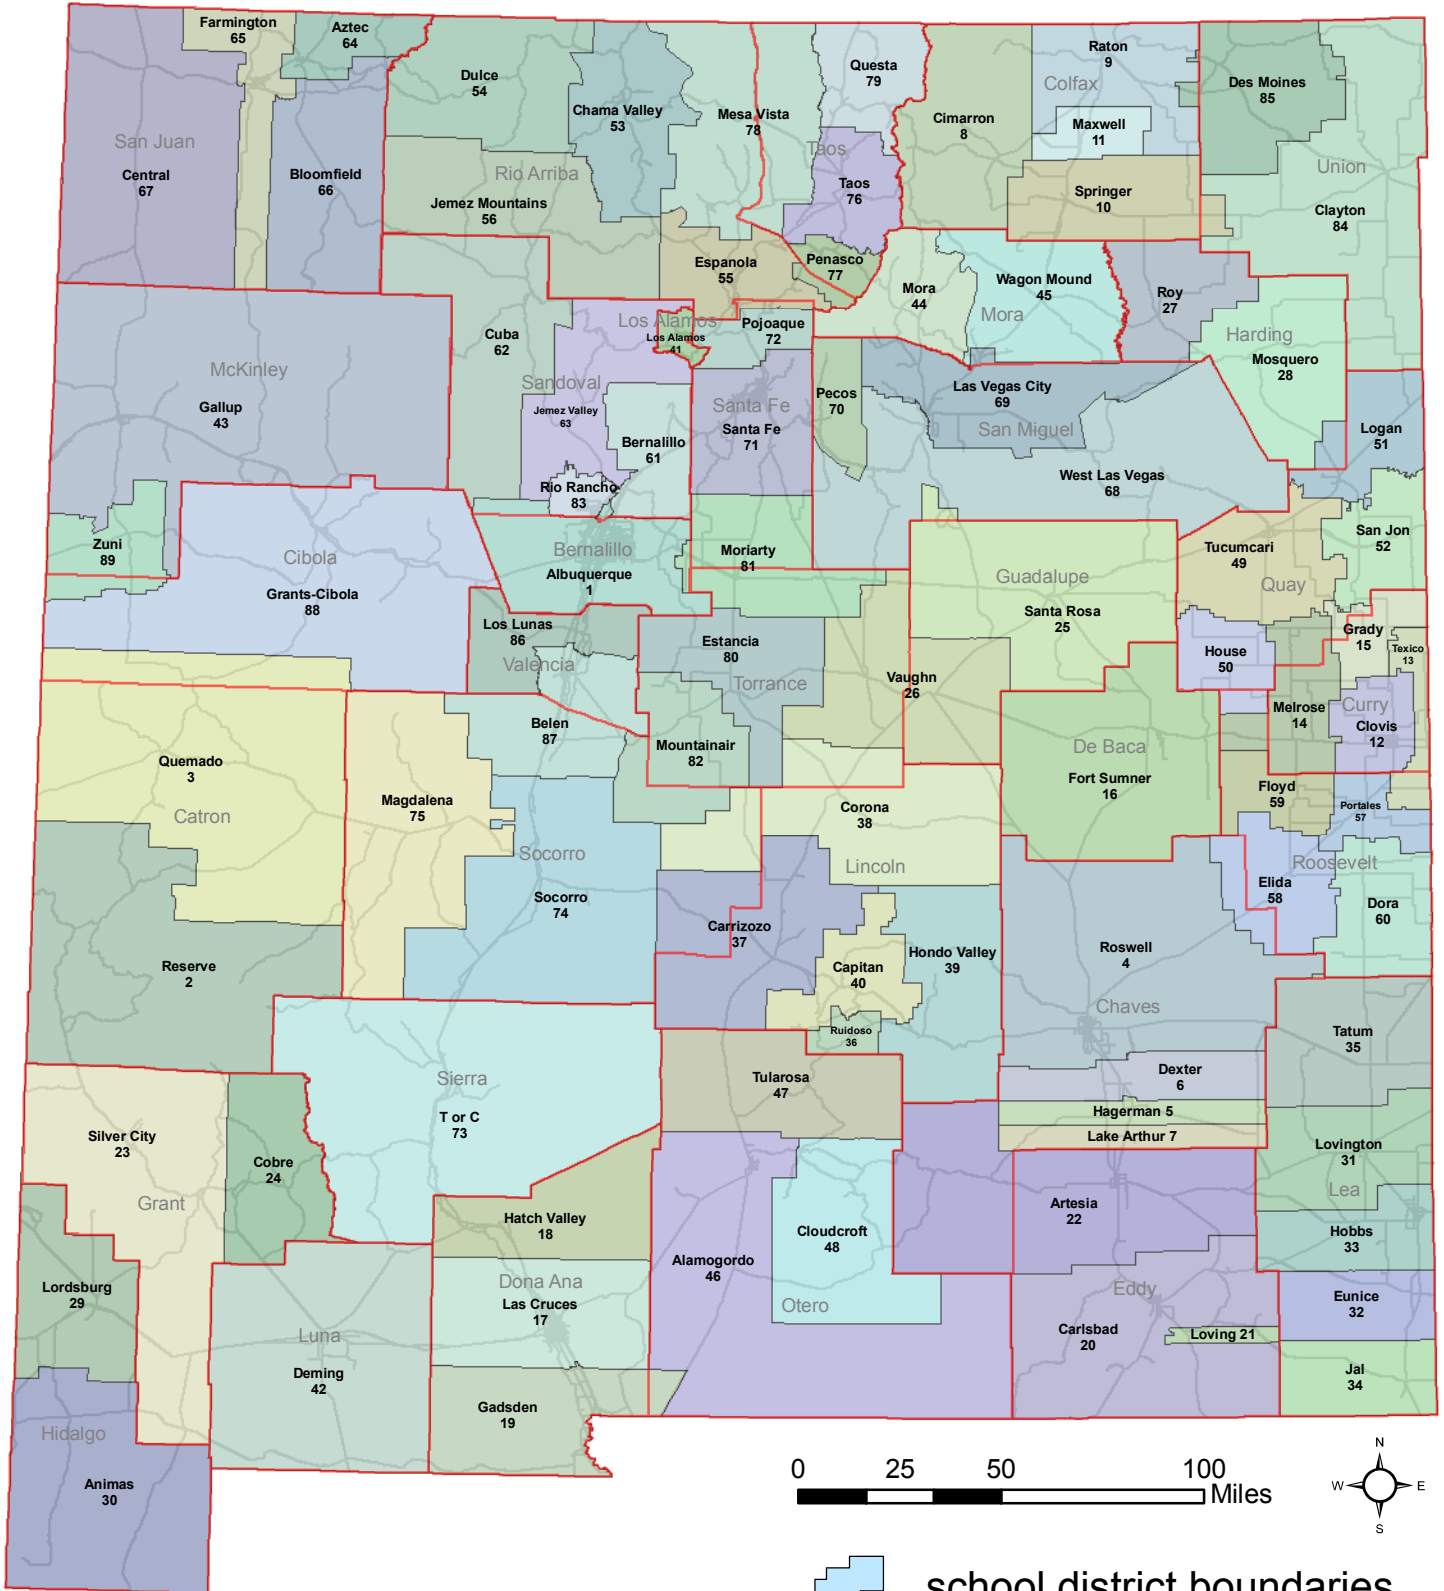

Unified School District Boundaries State of New Mexico

Publication date: January, 2010
 New Mexico Taxation and Revenue Department
 Information Technology Division - 505.827.2318

School district layer developed for the State of New Mexico Public School Facilities Authority by the Earth Data Analysis Center at the University of New Mexico. Public School Facilities Authority (PSFA) at: <http://nmschoolbuildings.org/>
 New Mexico PED directory may be viewed at:
<http://www.ped.state.nm.us/resources/personneldirectory/fullDirectoryPackage.pdf#pagemode=bookmarks>