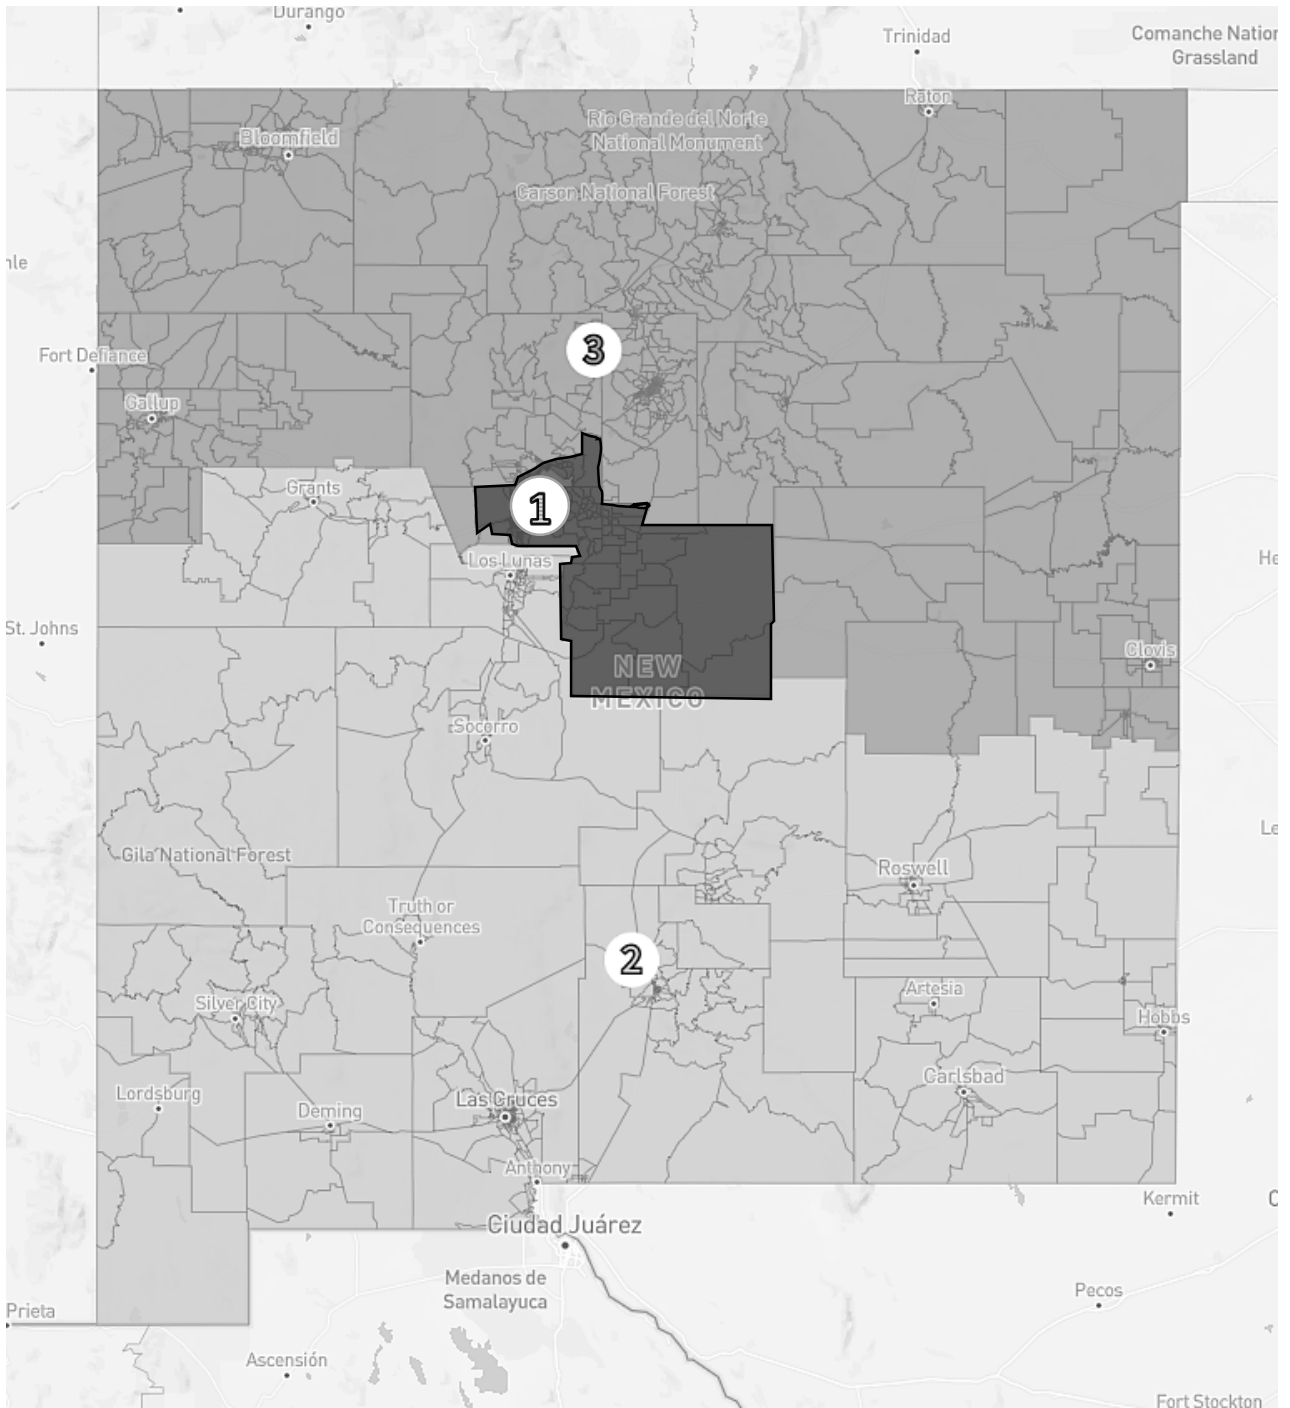

2021 NEW MEXICO CONGRESSIONAL DISTRICTS

This map is intended to provide only general outlines of districts. For a detailed congressional district map, visit: <https://www.nmredistricting.org/adopted-maps/>